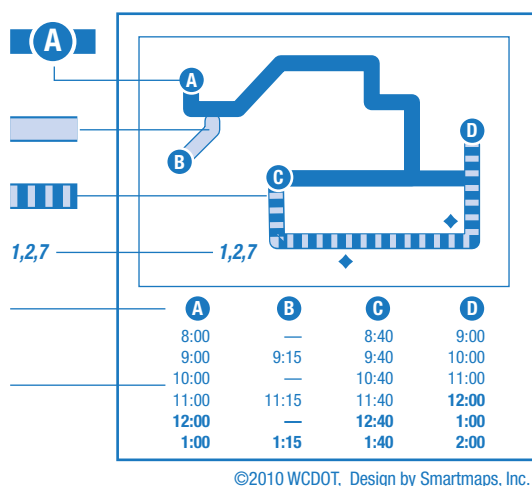

INSTRUCTIONS

The bus passes this location at listed times. Look for the column of times below the matching symbol in the schedule.

Only certain trips operate along this portion of the route. See the schedule for trips that operate here.

The bus operates express along the route. No stops are made unless indicated by the ♦ symbol.

Transfer point. Shows where this bus intersects with other bus routes.

The bus stops at the times listed below the symbol. Light times are A.M.; bold times are P.M.

The timetable shows when the bus is scheduled to depart. Actual departure times may vary and depend upon traffic and weather conditions. Arrive at the bus stop about 5 minutes early to avoid missing the bus.

BEE-LINE HOLIDAY SCHEDULE

HOLIDAY	SCHEDULE IN EFFECT
New Years Day.....	Sunday
Martin Luther King, Jr. Day.....	Saturday
Presidents' Day.....	Saturday
Memorial Day.....	Sunday
Juneteenth Observed.....	Weekday
Independence Day.....	Sunday
Labor Day.....	Sunday
Columbus Day.....	Weekday
Election Day.....	Weekday
Veterans Day.....	Weekday
Thanksgiving Day.....	No Service
Christmas Day.....	No Service

Bee-Line Cash and MetroCard Fares

Effective April 21, 2019

Cash Fares (Coins Only)	
One Ride.....	$2.75
Paper Transfer to Bee-Line & NYC Buses.....	FREE
Senior/Disabled Reduced Fare One Ride.....	$1.35
Senior/Disabled Paper Transfer to Bee-Line & NYC Buses.....	FREE
BXM4C One Ride.....	$7.50
BXM4C Senior/Disabled Reduced Fare (Off-Peak Only).....	$3.75
Pay-Per-Ride MetroCard Fares	
(Includes One Transfer to Bee-Line Buses, NYC Buses & Subways)	
One Ride with Transfer.....	$2.75
Senior/Disabled Reduced Fare One Ride with Transfer.....	$1.35
Unlimited Ride 30-Day MetroCard Fare.....	$127.00
Unlimited Ride 7-Day MetroCard Fare.....	$33.00
Transfers	
(1) Paper transfers will be accepted on all local routes, except the same route initially boarded. Paper transfers must be obtained at the time of initial boarding.	
(2) Pay-Per-Ride MetroCards will be accepted on all Bee-Line routes, except the same route initially boarded, NYC local buses and subways with no additional fare charged to the card, within two hours of the initial boarding.	
Senior/Disabled Reduced Fares	
Reduced fares are available to riders at least 65 years of age, certified disabled persons and valid Medicare card holders with proper photo identification.	
MetroCard reduced fares are available only to holders of a personalized Reduced-Fare MetroCard.	
For more information call (718) 330-1234 or go to www.mta.info/metrocard.	

www.westchester.gov.com/beeinebus
24-Hour Automated Schedule Information (914) 813-7777
Representatives are available 8 a.m. to 4 p.m. weekdays.
Lost & Found (914) 376-6361

Large print timetables are available upon request.
Hard of hearing individuals can use the New York State 711 Relay Service.
Fares, schedule and equipment are subject to change.

the bee-line system

Effective March 20, 2023

LOCAL ROUTE

The Bronx
Tudor Woods
South Westchester
Executive Park