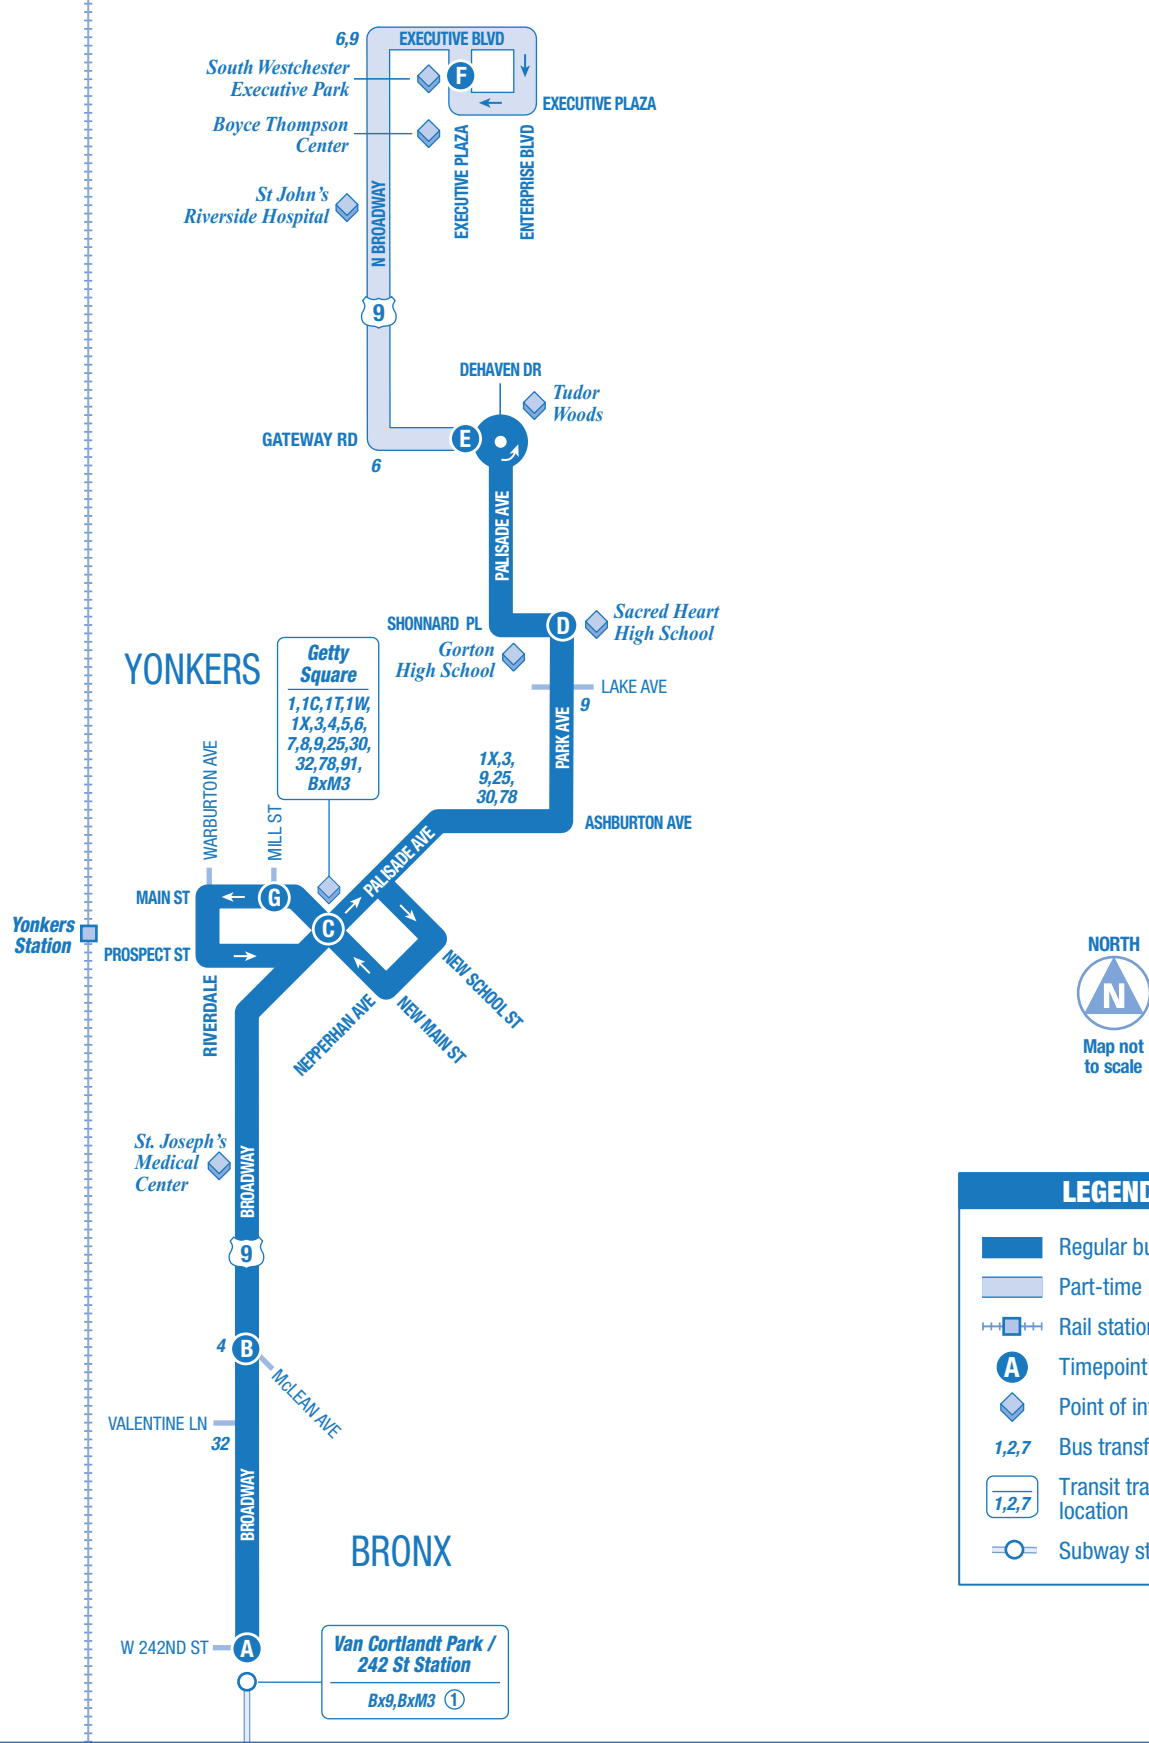

ROUTE 2: Local

The Bronx • Tudor Woods • South Westchester Executive Park

THE BRONX TO YONKERS / MONDAY – FRIDAY

	A Broadway at W 242 St (Subway Station)	B S Broadway at McLean Ave	C S Broadway at New Main St (Getty Square)	D Park Ave at Shonnard Pl	E DeHaven Dr at Gateway Rd (Tudor Woods)	F Executive Plaza at Executive Blvd
	BRONX			YONKERS		
AM	5:43	5:51	5:58	6:06	6:11	6:17
	6:30	6:40	6:52	7:02	7:08	7:15
	6:44	6:54	7:06	7:17	—	—
	6:45	6:54	7:06	7:17	7:24	7:31
	—	7:02	7:14	7:27	—	—
	6:54	7:04	7:16	—	—	—
	6:57	7:07	7:19	7:30	7:37	—
	6:59	7:09	7:21	7:32	—	—
	7:00	7:10	7:22	7:33	7:40	7:47
	7:13	7:23	7:35	7:46	—	—
	7:15	7:25	7:37	7:48	7:55	8:02
	7:30	7:40	7:52	8:03	8:10	8:17
	7:47	7:57	8:07	8:18	8:25	8:32
	8:02	8:12	8:24	8:34	8:41	8:48
	8:17	8:27	8:39	8:49	8:56	9:01
	8:32	8:42	8:52	9:02	9:08	9:14
	8:47	8:57	9:07	9:17	9:23	9:29
	9:00	9:10	9:20	9:30	9:36	9:41
	9:20	9:30	9:40	9:50	9:57	—
	9:40	9:50	10:00	10:10	10:17	—
	10:00	10:10	10:20	10:30	10:37	—
	10:20	10:30	10:40	10:50	10:57	—
	10:40	10:50	11:00	11:10	11:17	—
	11:00	11:10	11:20	11:30	11:37	—
	11:20	11:30	11:40	11:50	11:57	—
	11:40	11:50	12:00	12:10	12:17	—
PM	12:00	12:10	12:20	12:30	12:37	—
	12:20	12:30	12:40	12:50	12:57	—
	12:40	12:50	1:00	1:10	1:17	—
	1:00	1:10	1:20	1:30	1:37	—
	1:20	1:30	1:40	1:50	1:57	—
	1:40	1:50	2:00	2:13	2:20	—
	2:00	2:10	2:22	2:36	2:43	—
	2:20	2:31	2:43	2:57	3:04	—
	2:40	2:51	3:03	3:17	3:24	3:31
	3:00	3:12	3:24	3:36	3:43	3:51
	3:15	3:27	3:39	3:51	3:58	4:06
	3:30	3:42	3:54	4:05	4:12	4:20
	3:45	3:57	4:09	4:20	4:27	4:35
	4:00	4:12	4:24	4:35	4:42	4:50
	4:14	4:25	4:37	4:48	4:55	5:04
	4:32	4:43	4:55	5:08	5:15	5:22
	4:44	4:55	5:07	5:20	5:27	5:34
	4:56	5:07	5:19	5:32	5:39	5:46
	5:14	5:25	5:37	5:50	5:57	—
	5:24	5:35	5:47	6:00	6:07	—
	5:34	5:45	5:57	6:10	6:17	—
	5:50	6:01	6:13	6:26	6:33	—
	6:05	6:16	6:27	6:38	6:45	—
	6:15	6:25	6:36	6:47	6:54	—
	6:26	6:36	6:47	6:57	7:04	—
	6:38	6:48	6:59	7:09	7:16	—
	6:48	6:58	7:09	7:19	7:26	—
	7:03	7:14	7:24	7:34	7:41	—
	7:20	7:31	7:41	7:51	7:58	—
	7:40	7:50	8:00	8:08	8:15	—
	8:00	8:10	8:20	8:28	8:35	—
	8:24	8:33	8:41	8:49	8:56	—
	8:48	8:57	9:05	9:13	9:20	—
	9:15	9:24	9:32	9:40	9:47	—
	9:50	9:59	10:07	10:15	10:22	—
	10:27	10:36	10:44	10:51	10:57	—
	11:35	11:44	11:52	11:59	12:05	—
	12:00	12:08	12:15	12:22	12:28	—

Shaded trips operate only on school days.

YONKERS TO THE BRONX / MONDAY – FRIDAY