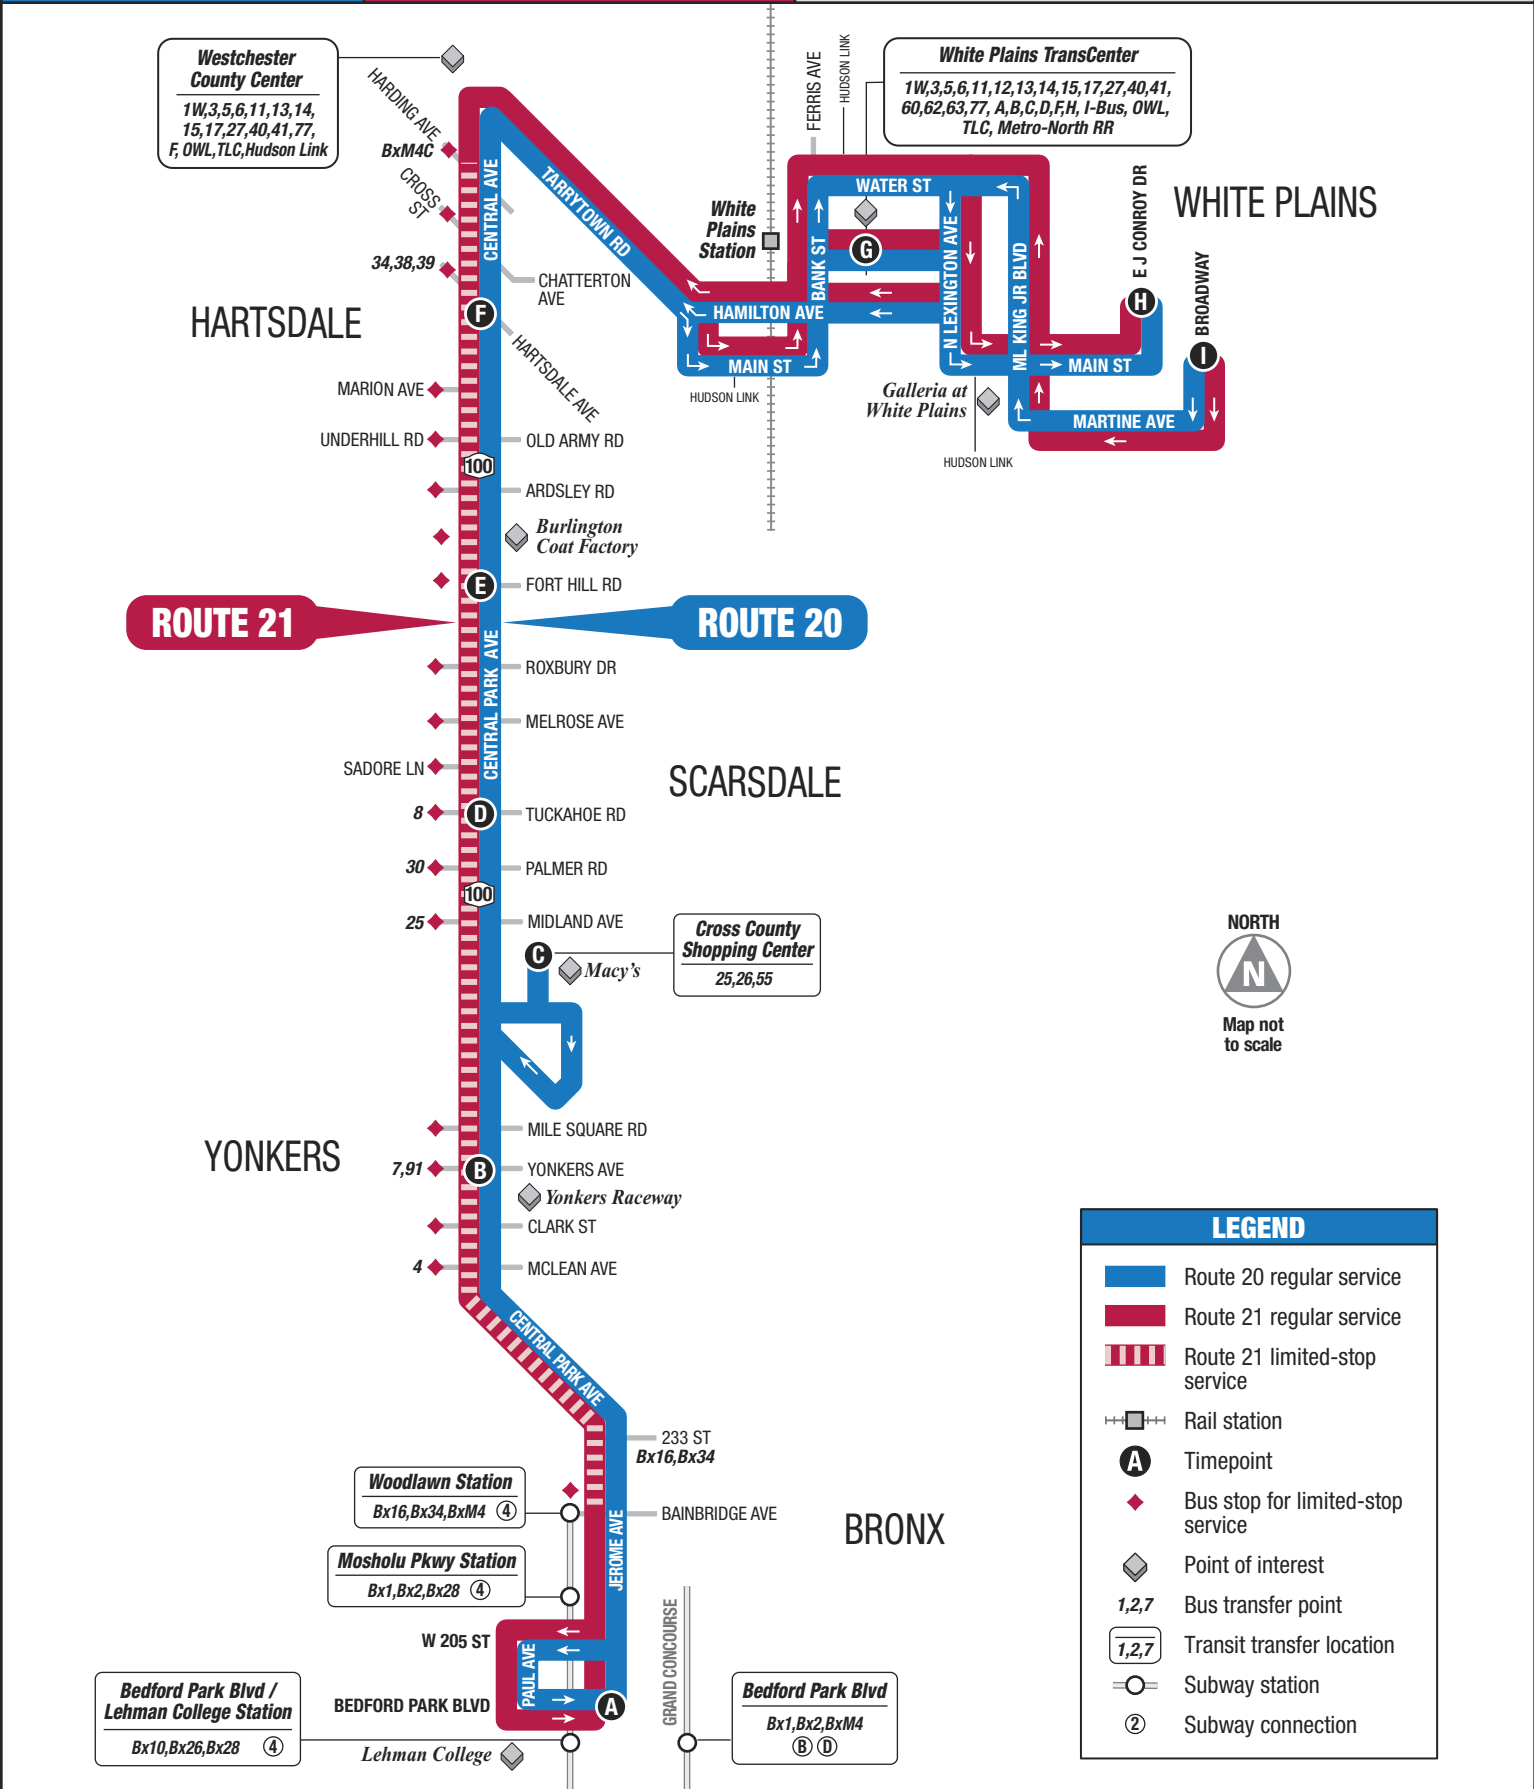

ROUTE 20: Local **ROUTE 21: Limited** **Bronx • White Plains**

LEGEND

- Route 20 regular service
- Route 21 regular service
- Route 21 limited-stop service
- Rail station
- Timepoint
- Bus stop for limited-stop service
- Point of interest
- Bus transfer point
- Transit transfer location
- Subway station
- Subway connection

Shaded trips operate only on school days.
 ① This trip originates at Central Park Ave & McLean Ave.

WHITE PLAINS TO THE BRONX / MONDAY - FRIDAY

	I	G	F	E	D	C	B	A
	N Broadway at Main St	TransCenter (Lane E)	Central Park Ave at Hartsdale Ave	Central Park Ave at Fort Hill Rd	Central Park Ave at Tuckahoe Rd	Cross County Shopping Center at Macy's	Central Park Ave at Yonkers Ave (Yonkers Raceway)	Bedford Park Blvd at Jerome Ave
ROUTE	WHITE PLAINS	HARTSDALE	YONKERS	BRONX				
20X AM	—	—	—	—	5:00	—	5:08	5:25
20X	—	—	—	—	5:20	—	5:28	5:45
21	—	—	—	—	5:40	—	5:48	6:05
20X	—	—	—	—	5:55	—	6:03	6:20
21	—	—	—	—	6:10	—	6:18	6:35
20X	5:58	6:03	6:15	6:25	6:37	—	6:47	7:07
21	—	—	—	—	6:36	—	6:44	7:17
20X	6:20	6:25	6:37	6:47	6:59	—	7:09	7:34
21	—	—	—	—	6:59	—	7:09	7:43
20X	6:44	6:49	7:01	7:11	7:23	—	7:33	7:58
20X	6:58	7:03	7:15	7:25	7:37	—	7:47	8:09
20	7:18	7:24	7:36	7:46	7:58	8:06	8:16	8:37
20X	—	—	—	—	8:09	—	8:20	8:41
20X	7:35	7:41	7:54	8:05	8:18	—	8:29	8:51
20	7:50	7:56	8:09	8:20	8:32	8:42	8:51	9:11
20X	8:05	8:12	8:24	8:35	8:45	—	8:55	9:12
20	8:17	8:24	8:36	8:47	8:58	9:05	9:14	9:32
20X	8:29	8:36	8:48	8:59	9:09	—	9:19	9:36
20	8:41	8:48	9:00	9:11	9:21	9:29	9:39	9:56
20	8:55	9:01	9:13	9:24	9:36	9:45	9:55	10:12
20	9							