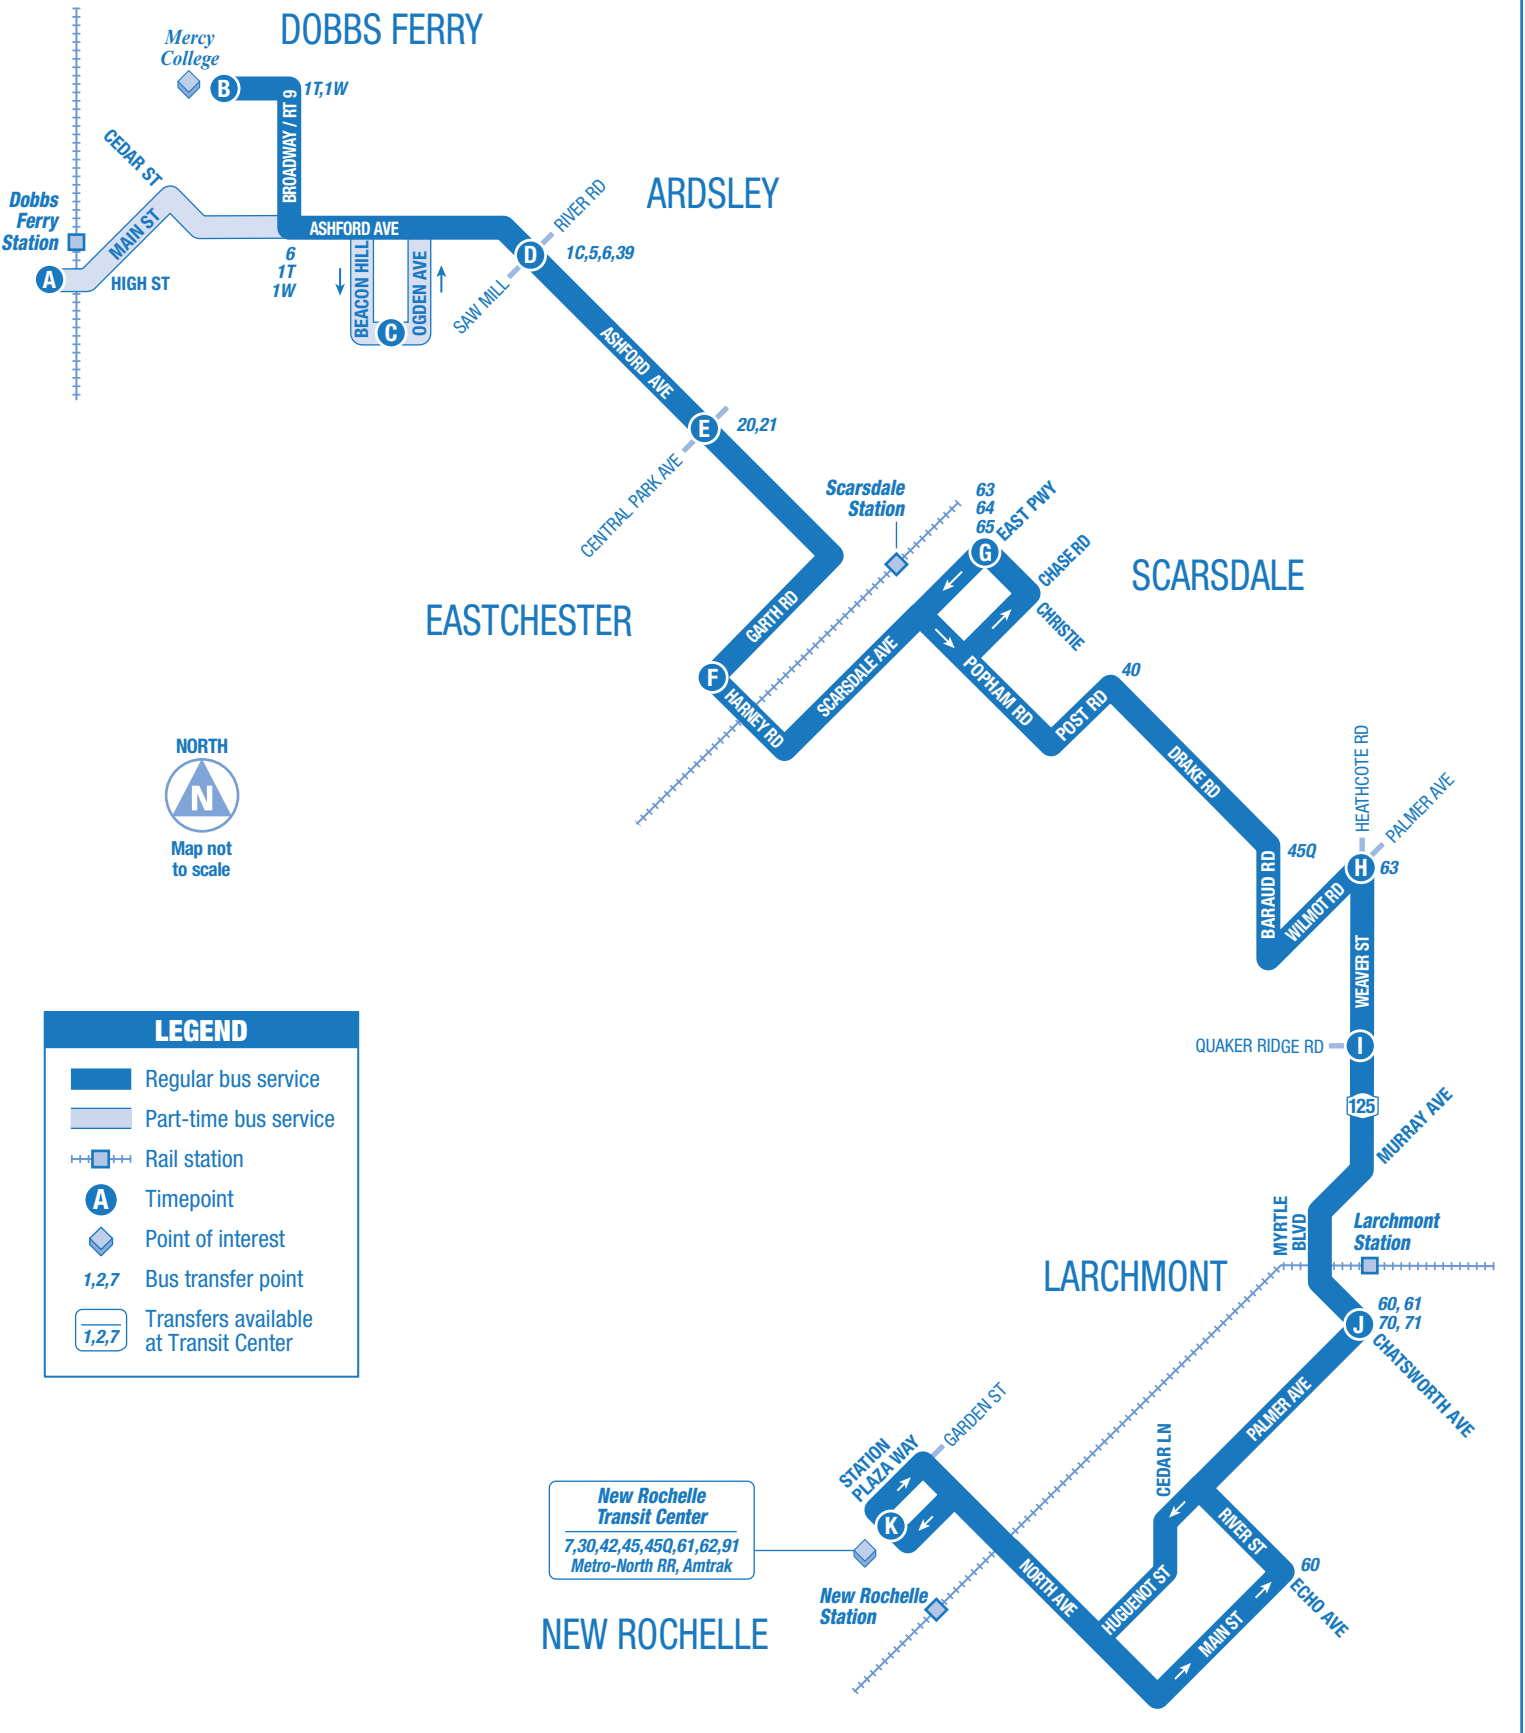

ROUTE 66: Local

Dobbs Ferry • Scarsdale • Larchmont • New Rochelle

DOBBS FERRY TO SCARSDALE, LARCHMONT & NEW ROCHELLE / MONDAY – FRIDAY

- A** Dobbs Ferry RR Station
- B** Mercy College
- C** Beacon Hill Dr at Ogden Ave
- D** Ashford Ave at Saw Mill River Rd
- E** Ardsley Rd at Central Park Ave
- F** Harney Rd at Garth Rd
- G** Scarsdale RR Station
- H** Five Corners
- I** Weaver St at Quaker Ridge Rd
- J** Palmer Ave at Chatsworth Ave
- K** New Rochelle Transit Center (Platform C)

	DOBBS FERRY	ARDSLEY	SCARSDALE	EAST-CHESTER	SCARSDALE	NEW ROCHELLE	LARCHMONT	NEW ROCHELLE
AM	①	—	—	6:15	6:20	6:30	6:36	6:43
	①	—	—	7:20	7:25	7:35	7:41	7:48
	①	8:25	—	8:35	8:41	8:52	8:58	9:08
	—	9:20	—	9:30	9:35	9:41	9:47	9:56
	—	10:20	—	10:30	10:35	10:41	10:47	10:56
	—	11:20	—	11:30	11:35	11:41	11:47	11:56
PM	—	12:40	—	12:50	12:55	1:01	1:07	1:16
	—	1:40	—	1:50	1:55	2:01	2:07	2:16
	—	2:30	—	2:40	2:45	2:51	2:57	3:06
	—	3:25	—	3:35	3:41	3:48	3:54	4:05
	—	4:20	—	4:30	4:35	4:41	4:47	4:56
	5:11	—	5:21	5:27	—	—	—	—
	5:43	—	5:53	5:59	—	—	—	—
	—	5:50	—	6:00	6:05	6:11	6:17	6:26
	6:18	—	6:28	6:34	—	—	—	—

① Trip operates to the west side of Scarsdale RR Station

Train times are subject to change. Please check Metro-North Railroad's website for the latest schedules: www.mta.info/mnr

INSTRUCTIONS

The bus passes this location at listed times. Look for the column of times below the matching symbol in the schedule.

Only certain trips operate along this portion of the route. See the schedule for trips that operate here.

The bus operates express along the route. No stops are made unless indicated by the F symbol.

Transfer point. Shows where this bus intersects with other bus routes.