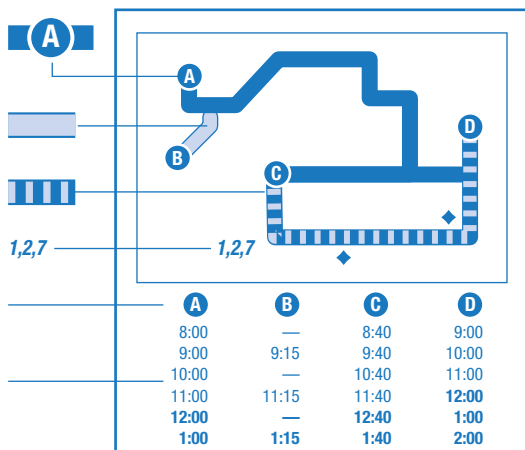

INSTRUCTIONS

The bus passes this location at listed times. Look for the column of times below the matching symbol in the schedule.

Only certain trips operate along this portion of the route. See the schedule for trips that operate here.

The bus operates express along the route. No stops are made unless indicated by the F symbol.

Transfer point. Shows where this bus intersects with other bus routes.

The bus stops at the times listed below the symbol. Light times are A.M.; bold times are P.M.

The timetable shows when the bus is scheduled to depart. Actual departure times may vary and depend upon traffic and weather conditions. Arrive at the bus stop about 5 minutes early to avoid missing the bus.