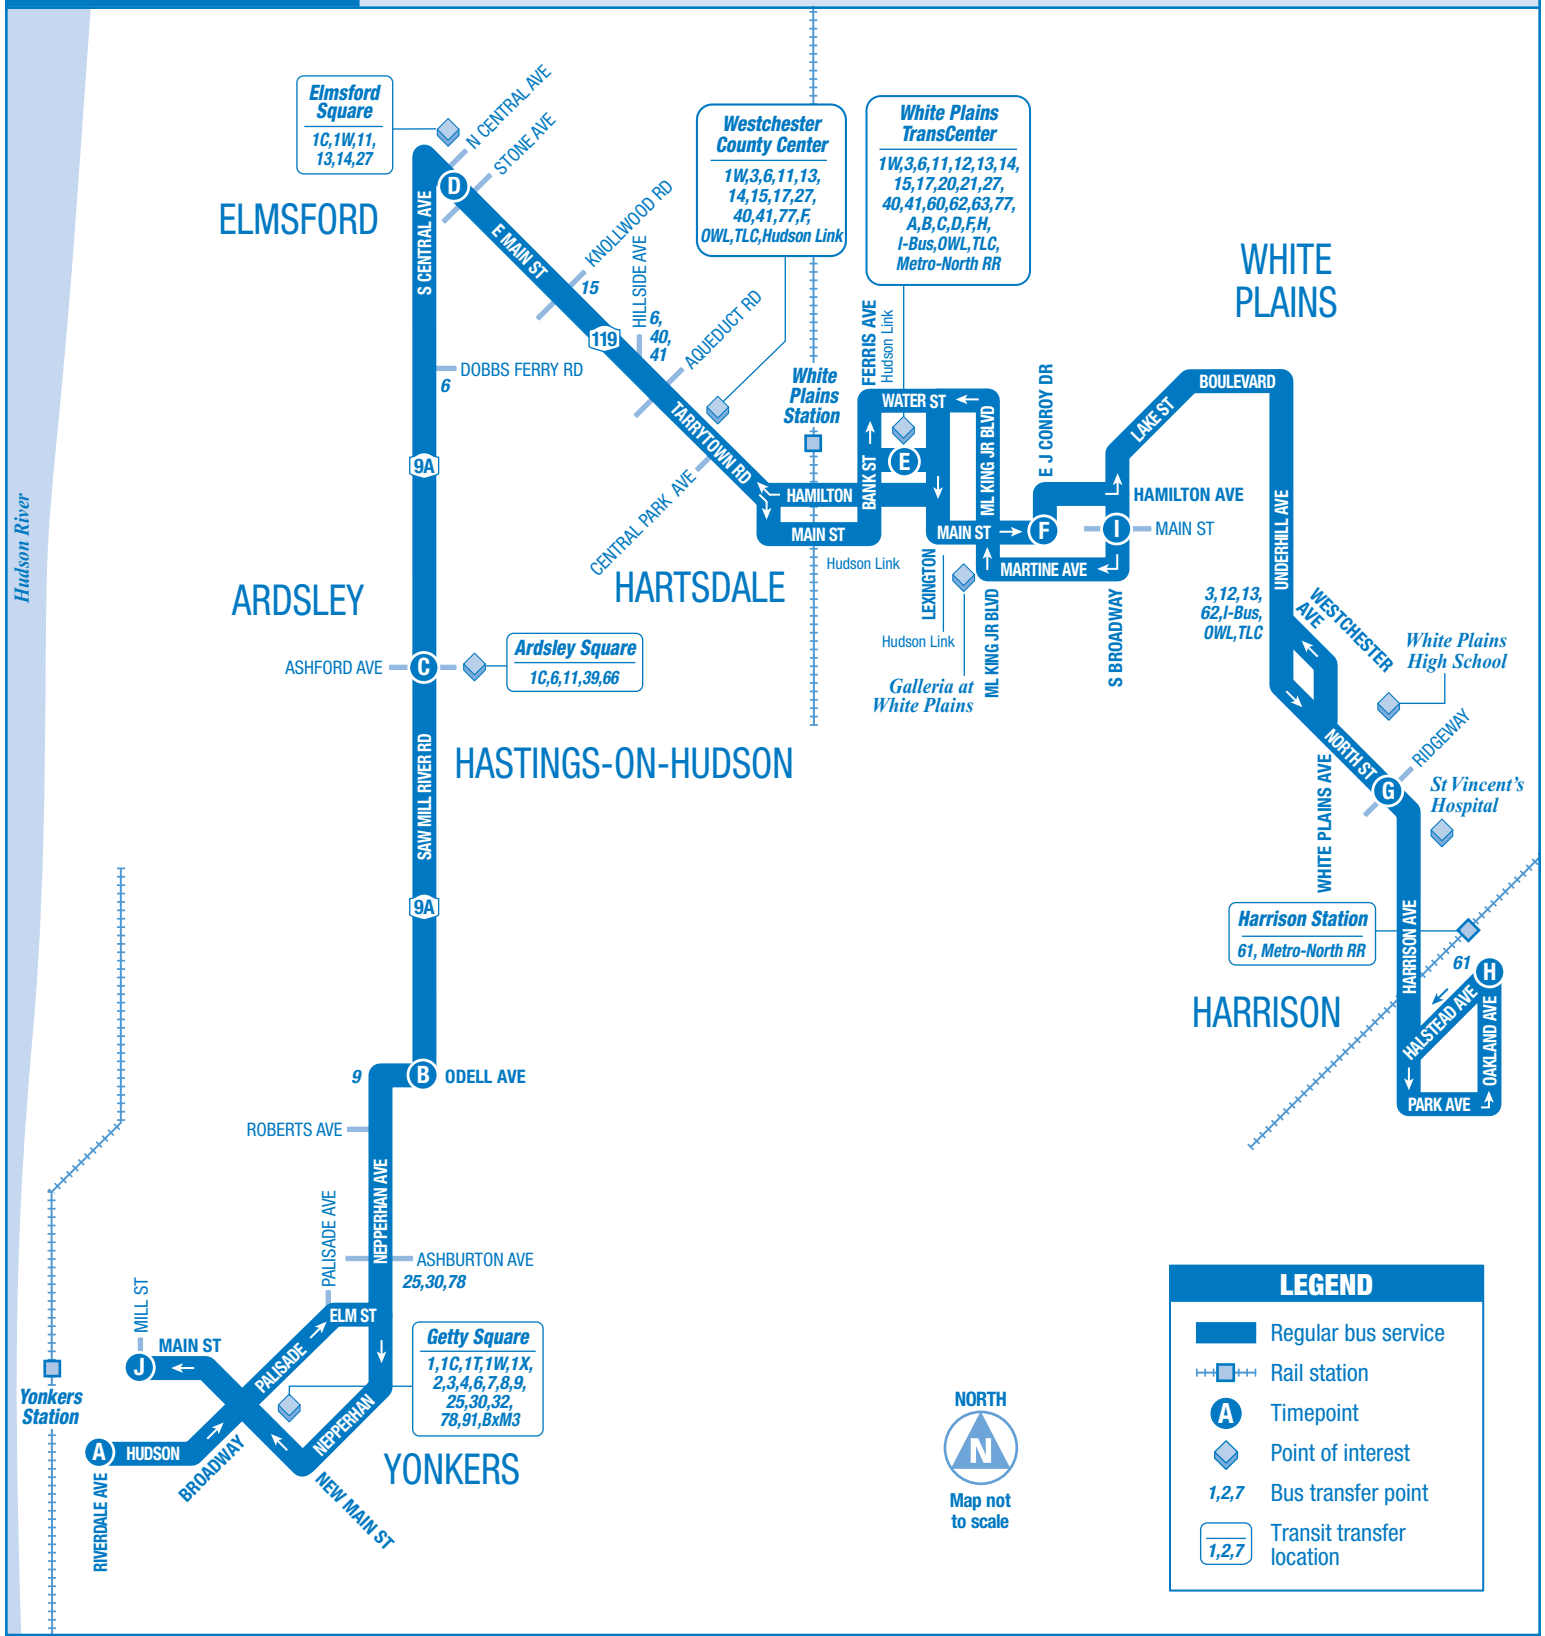

ROUTE 5: Local

Yonkers • White Plains • Harrison

LEGEND

- Regular bus service
- Rail station
- Timepoint
- Point of interest
- Bus transfer point
- Transit transfer location

YONKERS TO WHITE PLAINS AND HARRISON / MONDAY – FRIDAY

② Trip begins at Underhill Ave and Boulevard in Silver Lake at 6:05 a.m.

YONKERS TO WHITE PLAINS AND HARRISON / SATURDAY

	A Riverdale Ave at Hudson St	B Nepperhan Ave at Odell Ave	C Saw Mill River Rd at Ashford Ave (Ardsley Square)	D E Main St at S Stone Ave (Elmsford Square)	E TransCenter (Lane C)	F E J Conroy Dr at Main St	G North St at Ridgeway	H Oakland Ave near Halstead Ave (Opp. the Shopping Center)
	YONKERS		ARDSLEY	ELMSFORD	WHITE PLAINS		HARRISON	
AM	5:55	6:15	6:25	6:33	6:50	6:55	—	—
	6:15	6:35	6:45	6:53	7:10	7:15	—	—
	6:35	6:55	7:05	7:13	7:30	7:35	—	—
	6:55	7:15	7:25	7:33	7:50	7:55	8:07	8:17
	8:00	8:17	8:28	8:36	8:53	8:58	9:11	9:22
	9:00	9:18	9:28	9:36	9:53	9:58	10:11	10:22
	10:00	10:17	10:28	10:36	10:54	10:59	11:12	11:23
	11:00	11:17	11:30	11:39	11:58	12:04	12:18	12:30
PM	12:00	12:19	12:30	12:38	12:55	1:02	1:15	1:25
	1:00	1:19	1:30	1:38	1:55	2:02	2:15	2:25
	2:00	2:19	2:31	2:39	2:54	3:01	3:13	3:23
	3:05	3:24	3:36	3:44	3:59	4:06	4:18	4:28
	4:05	4:22	4:31	4:40	4:55	5:02	5:15	5:26
	5:05	5:20	5:29	5:38	5:53	5:58	6:11	6:22
	6:00	6:15	—	—	—	—	—	—
	7:10	7:25	—	—	—	—	—	—