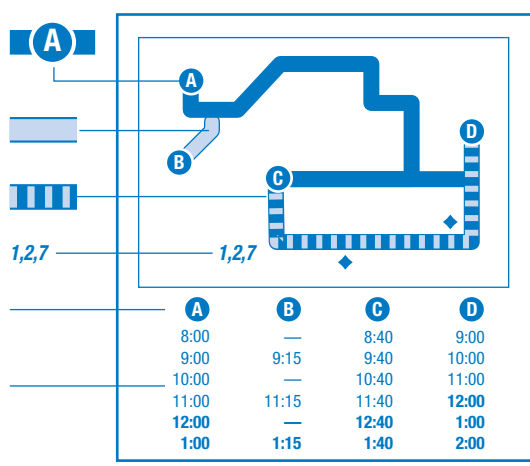

WHITE PLAINS TO YONKERS / SUNDAY

	I N Broadway at Main St	E TransCenter (Lane F)	D S Central Ave at W Main St (Elmsford Square)	C Saw Mill River Rd at Ashford Ave (Ardsley Square)	B Nepperhan Ave at Odell Ave	J Main St at Mill St (Getty Square)
	WHITE PLAINS	ELMSFORD	ARDSLEY	YONKERS		
AM	10:50	10:57	11:13	11:22	11:31	11:44
PM	12:10	12:16	12:29	12:38	12:47	1:00
	1:30	1:37	1:52	2:02	2:12	2:25
	2:50	2:57	3:12	3:22	3:32	3:45
	4:10	4:17	4:32	4:42	4:52	5:05
	5:30	5:37	5:52	6:02	6:12	6:25
	7:35	7:41	7:55	8:04	8:13	8:25

INSTRUCTIONS

- The bus passes this location at listed times. Look for the column of times below the matching symbol in the schedule.
- Only certain trips operate along this portion of the route. See the schedule for trips that operate here.
- The bus operates express along the route. No stops are made unless indicated by the ♦ symbol.
- Transfer point. Shows where this bus intersects with other bus routes.
- The bus stops at the times listed below the symbol. Light times are A.M.; bold times are P.M.
- The timetable shows when the bus is scheduled to depart. Actual departure times may vary and depend upon traffic and weather conditions. Arrive at the bus stop about 5 minutes early to avoid missing the bus.

©2010 WCDOT, Design by Smartmaps, Inc.

BEE-LINE HOLIDAY SCHEDULE

HOLIDAY	SCHEDULE IN EFFECT
New Years Day.....	Sunday
Martin Luther King, Jr. Day.....	Saturday
Presidents' Day.....	Saturday
Memorial Day.....	Sunday
Juneteenth Observed.....	Weekday
Independence Day.....	Sunday
Labor Day.....	Sunday
Columbus Day.....	Weekday
Election Day.....	Weekday
Veterans Day.....	Weekday
Thanksgiving Day.....	No Service
Christmas Day.....	No Service

Bee-Line Cash and MetroCard Fares

Effective April 21, 2019

Cash Fares (Coins Only)	
One Ride.....	$2.75
Paper Transfer to Bee-Line & NYC Buses.....	FREE
Senior/Disabled Reduced Fare One Ride.....	$1.35
Senior/Disabled Paper Transfer to Bee-Line & NYC Buses.....	FREE
BX/M4C One Ride.....	$7.50
BX/M4C Senior/Disabled Reduced Fare (Off-Peak Only).....	$3.75

Pay-Per-Ride MetroCard Fares

(Includes One Transfer to Bee-Line Buses, NYC Buses & Subways)

One Ride with Transfer.....	$2.75
Senior/Disabled Reduced Fare One Ride with Transfer.....	$1.35
Unlimited Ride 30-Day MetroCard Fare.....	$127.00
Unlimited Ride 7-Day MetroCard Fare.....	$33.00

Transfers

- (1) Paper transfers will be accepted on all local routes, except the same route initially boarded. Paper transfers must be obtained at the time of initial boarding.
- (2) Pay-Per-Ride MetroCards will be accepted on all Bee-Line routes, except the same route initially boarded, NYC local buses and subways with no additional fare charged to the card, within two hours of the initial boarding.

Senior/Disabled Reduced Fares

Reduced fares are available to riders at least 65 years of age, certified disabled persons and valid Medicare card holders with proper photo identification. MetroCard reduced fares are available only to holders of a personalized Reduced-Fare MetroCard. For more information call (718) 330-1234 or go to www.mta.info/metrocard.

www.westchester.gov.com/beeinebus

24-Hour Automated Schedule Information (914) 813-7777
Representatives are available 8 a.m. to 4 p.m., weekdays.
Lost & Found (914) 376-6361

Large print timetables are available upon request.
Hard of hearing individuals can use the New York State 711 Relay Service
Fares, schedule and equipment are subject to change.

the bee-line system

Effective December 20, 2021

LOCAL ROUTE

5
Yonkers
White Plains
Harrison

ALSO SERVING

- Ardsley
- Elmsford
- Greenburgh
- Silver Lake