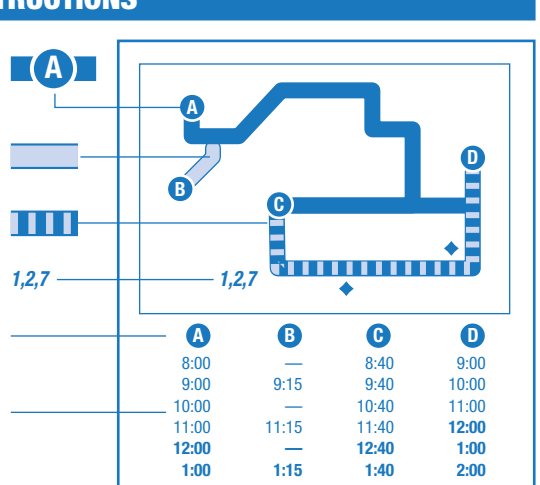

BEE-LINE HOLIDAY SCHEDULE

HOLIDAY	SCHEDULE IN EFFECT
New Years Day	Sunday
Martin Luther King, Jr. Day	Saturday
Presidents' Day	Saturday
Memorial Day	Sunday
Juneteenth Observed	Weekday
Independence Day	Sunday
Labor Day	Sunday
Columbus Day	Weekday
Election Day	Weekday
Veterans Day	Weekday
Thanksgiving Day	No Service
Christmas Day	No Service