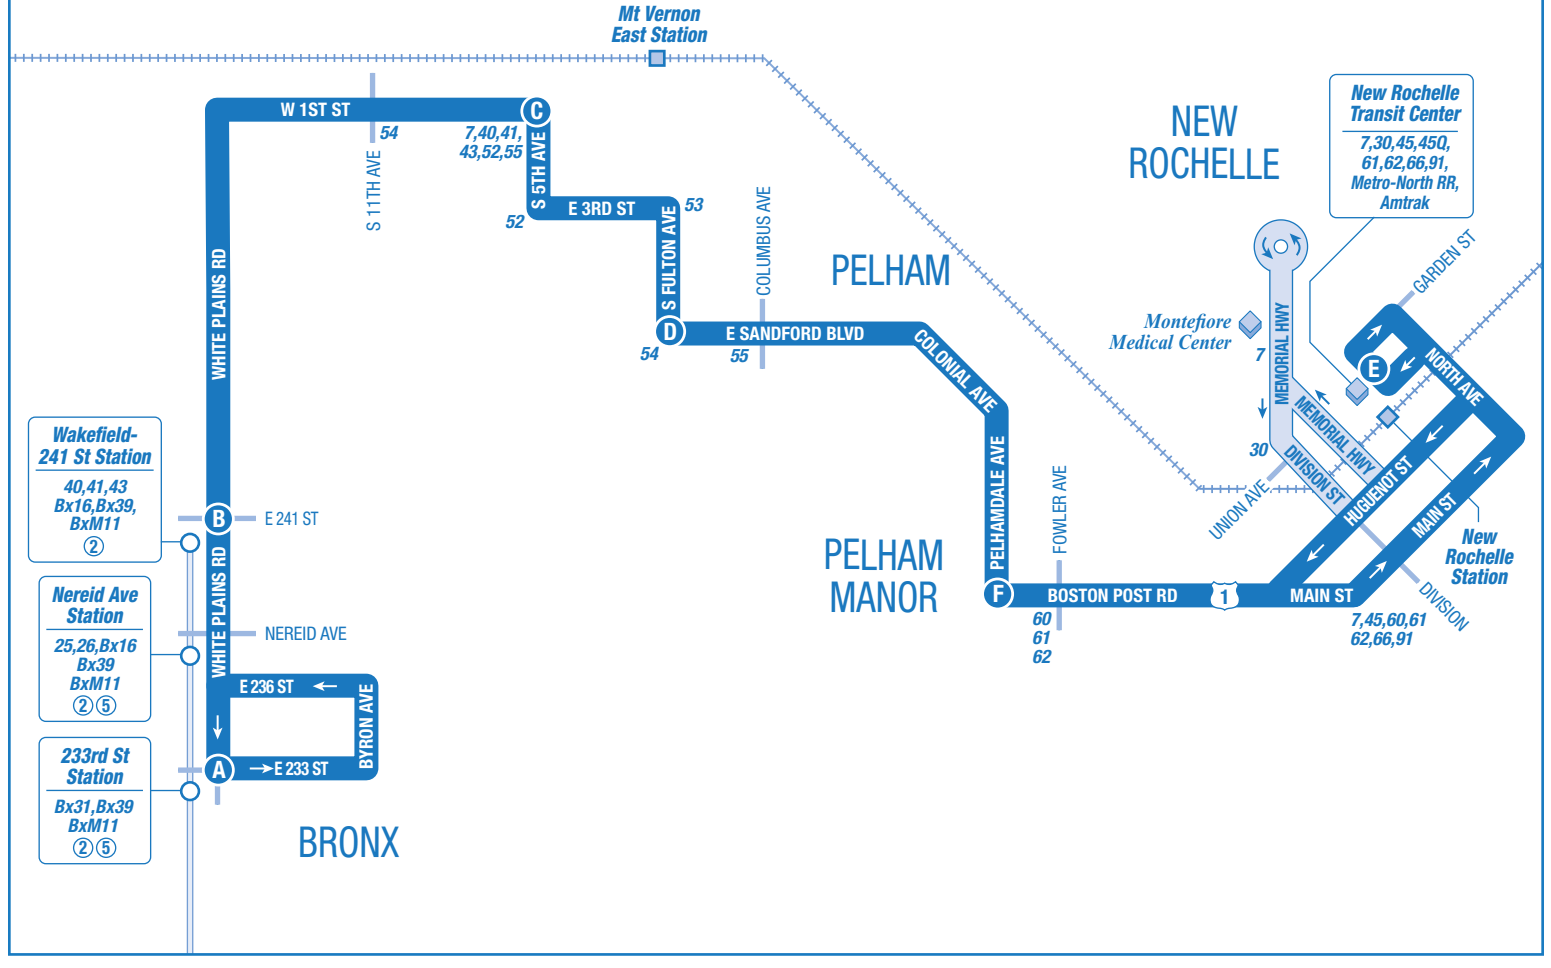

# The Bronx • Mount Vernon • New Rochelle

Map not to scale

### LEGEND

- Regular bus service
- Part-time bus service
- Rail station
- Timepoint
- Point of interest
- 1,2,7 Bus transfer point
- Transit transfer location
- Subway station
- Subway connection