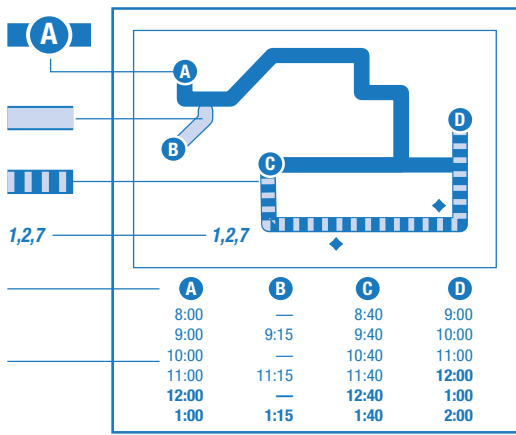

Ⓢ Seasonal Summer Service to Playland. Seasonal Summer Service to Playland will only operate when the park is open for business.

INSTRUCTIONS

The bus passes this location at listed times. Look for the column of times below the matching symbol in the schedule.

Only certain trips operate along this portion of the route. See the schedule for trips that operate here.

The bus operates express along the route. No stops are made unless indicated by the ♦ symbol.

Transfer point. Shows where this bus intersects with other bus routes.

The bus stops at the times listed below the symbol. Light times are A.M.; bold times are P.M.

The timetable shows when the bus is scheduled to depart. Actual departure times may vary and depend upon traffic and weather conditions. Arrive at the bus stop about 5 minutes early to avoid missing the bus.

©2010 WCDOT. Design by Smartmaps, Inc.

BEE-LINE HOLIDAY SCHEDULE

HOLIDAY	SCHEDULE IN EFFECT
New Years Day.....	Sunday
Martin Luther King, Jr. Day.....	Saturday
Presidents' Day.....	Saturday
Memorial Day.....	Sunday
Juneteenth Observed.....	Weekday
Independence Day.....	Sunday
Labor Day.....	Sunday
Columbus Day.....	Weekday
Election Day.....	Weekday
Veterans Day.....	Weekday
Thanksgiving Day.....	No Service
Christmas Day.....	No Service

Bee-Line Cash and MetroCard Fares

Effective April 21, 2019

Cash Fares (Coins Only)

One Ride.....	$2.75
Paper Transfer to Bee-Line & NYC Buses.....	FREE
Senior/Disabled Reduced Fare One Ride.....	$1.35
Senior/Disabled Paper Transfer to Bee-Line & NYC Buses.....	FREE