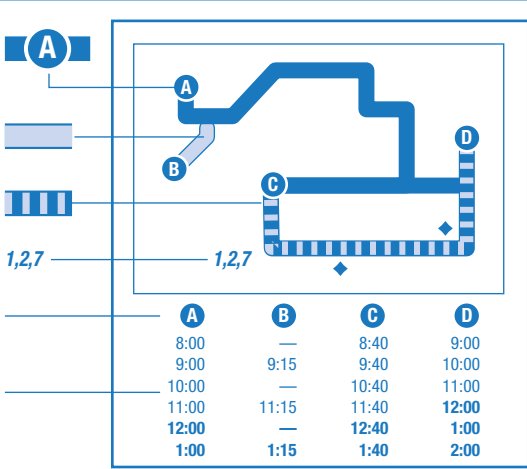

WHITE PLAINS TO YONKERS / SUNDAY

	N N Broadway at Main St	H TransCenter (Lane F)	G Dobbs Ferry Rd at Hartsdale Rd	F Saw Mill River Rd at Ashford Ave	E Broadway at Ashford Ave	D Warburton Ave at Spring St	B St. John's Hospital	A Yonkers Post Office
	WHITE PLAINS			ARDSLEY SQUARE	DOBBS FERRY	HASTINGS-ON-HUDSON	YONKERS	
PM	11:30	11:37	11:47	11:56	12:01	12:09	12:16	12:27
	12:50	12:57	1:07	1:16	1:21	1:29	1:36	1:47
	2:10	2:17	2:27	2:36	2:41	2:49	2:56	3:07
	3:30	3:37	3:47	3:56	4:01	4:09	4:16	4:27
	4:50	4:57	5:07	5:16	5:21	5:29	5:36	5:47
	6:05	6:12	6:22	6:31	6:36	6:44	6:51	7:02

INSTRUCTIONS

The bus passes this location at listed times. Look for the column of times below the matching symbol in the schedule.

Only certain trips operate along this portion of the route. See the schedule for trips that operate here.

The bus operates express along the route. No stops are made unless indicated by the ♦ symbol.

Transfer point. Shows where this bus intersects with other bus routes.

The bus stops at the times listed below the symbol. Light times are A.M.; bold times are P.M.

The timetable shows when the bus is scheduled to depart. Actual departure times may vary and depend upon traffic and weather conditions. Arrive at the bus stop about 5 minutes early to avoid missing the bus.

BEE-LINE HOLIDAY SCHEDULE

HOLIDAY	SCHEDULE IN EFFECT
New Years Day.....	Sunday
Martin Luther King, Jr. Day.....	Saturday
Presidents' Day.....	Saturday
Memorial Day.....	Sunday
Juneteenth Observed.....	Weekday
Independence Day.....	Sunday
Labor Day.....	Sunday
Columbus Day.....	Weekday
Election Day.....	Weekday
Veterans Day.....	Weekday
Thanksgiving Day.....	No Service
Christmas Day.....	No Service

For Bee-Line Bus/Metro-North Connections

Consider Combined Fare Discounts using **UniTicket** the Monthly Bus-to-Train Pass

UniTicket is a reduced-rate ticket combining monthly round-trip local bus fare with train fare.

UniTicket is available through any Metro-North ticket office.

It is accepted for the bus fare to & from a railroad station listed on the ticket.

For more information, call Metro-North Railroad at (212) 532-4900

Bee-Line Cash and MetroCard Fares

Effective April 21, 2019

Cash Fares (Coins Only)	
One Ride.....	$2.75
Paper Transfer to Bee-Line & NYC Buses.....	FREE
Senior/Disabled Reduced Fare One Ride.....	$1.35
Senior/Disabled Paper Transfer to Bee-Line & NYC Buses.....	FREE
BXMAC One Ride.....	$7.50
BXMAC Senior/Disabled Reduced Fare (Off-Peak Only).....	$3.75
Pay-Per-Ride MetroCard Fares (Includes One Transfer to Bee-Line Buses, NYC Buses & Subways)	
One Ride with Transfer.....	$2.75
Senior/Disabled Reduced Fare One Ride with Transfer.....	$1.35
Unlimited Ride 30-Day MetroCard Fare.....	$127.00
Unlimited Ride 7-Day MetroCard Fare.....	$33.00

Transfers

(1) Paper transfers will be accepted on all local routes, except the same route initially boarded. Paper transfers must be obtained at the time of initial boarding.

(2) Pay-Per-Ride MetroCards will be accepted on all Bee-Line routes, except the same route initially boarded, NYC local buses and subways with no additional fare charged to the card, within two hours of the initial boarding.

Senior/Disabled Reduced Fares

Reduced fares are available to riders at least 65 years of age, certified disabled persons and valid Medicare card holders with proper photo identification.

MetroCard reduced fares are available only to holders of a personalized Reduced-Fare MetroCard. For more information call (718) 330-1234 or go to www.mta.info/metrocard.

the bee-line system Effective March 20, 2023

LOCAL ROUTE 6 Yonkers White Plains Pleasantville

ALSO SERVING: Hastings, Dobbs Ferry, Ardsley, Valhalla

Get Real-time Bee-Line info through **GOOGLE MAPS**

www.westchester.gov.com/bee-linebus