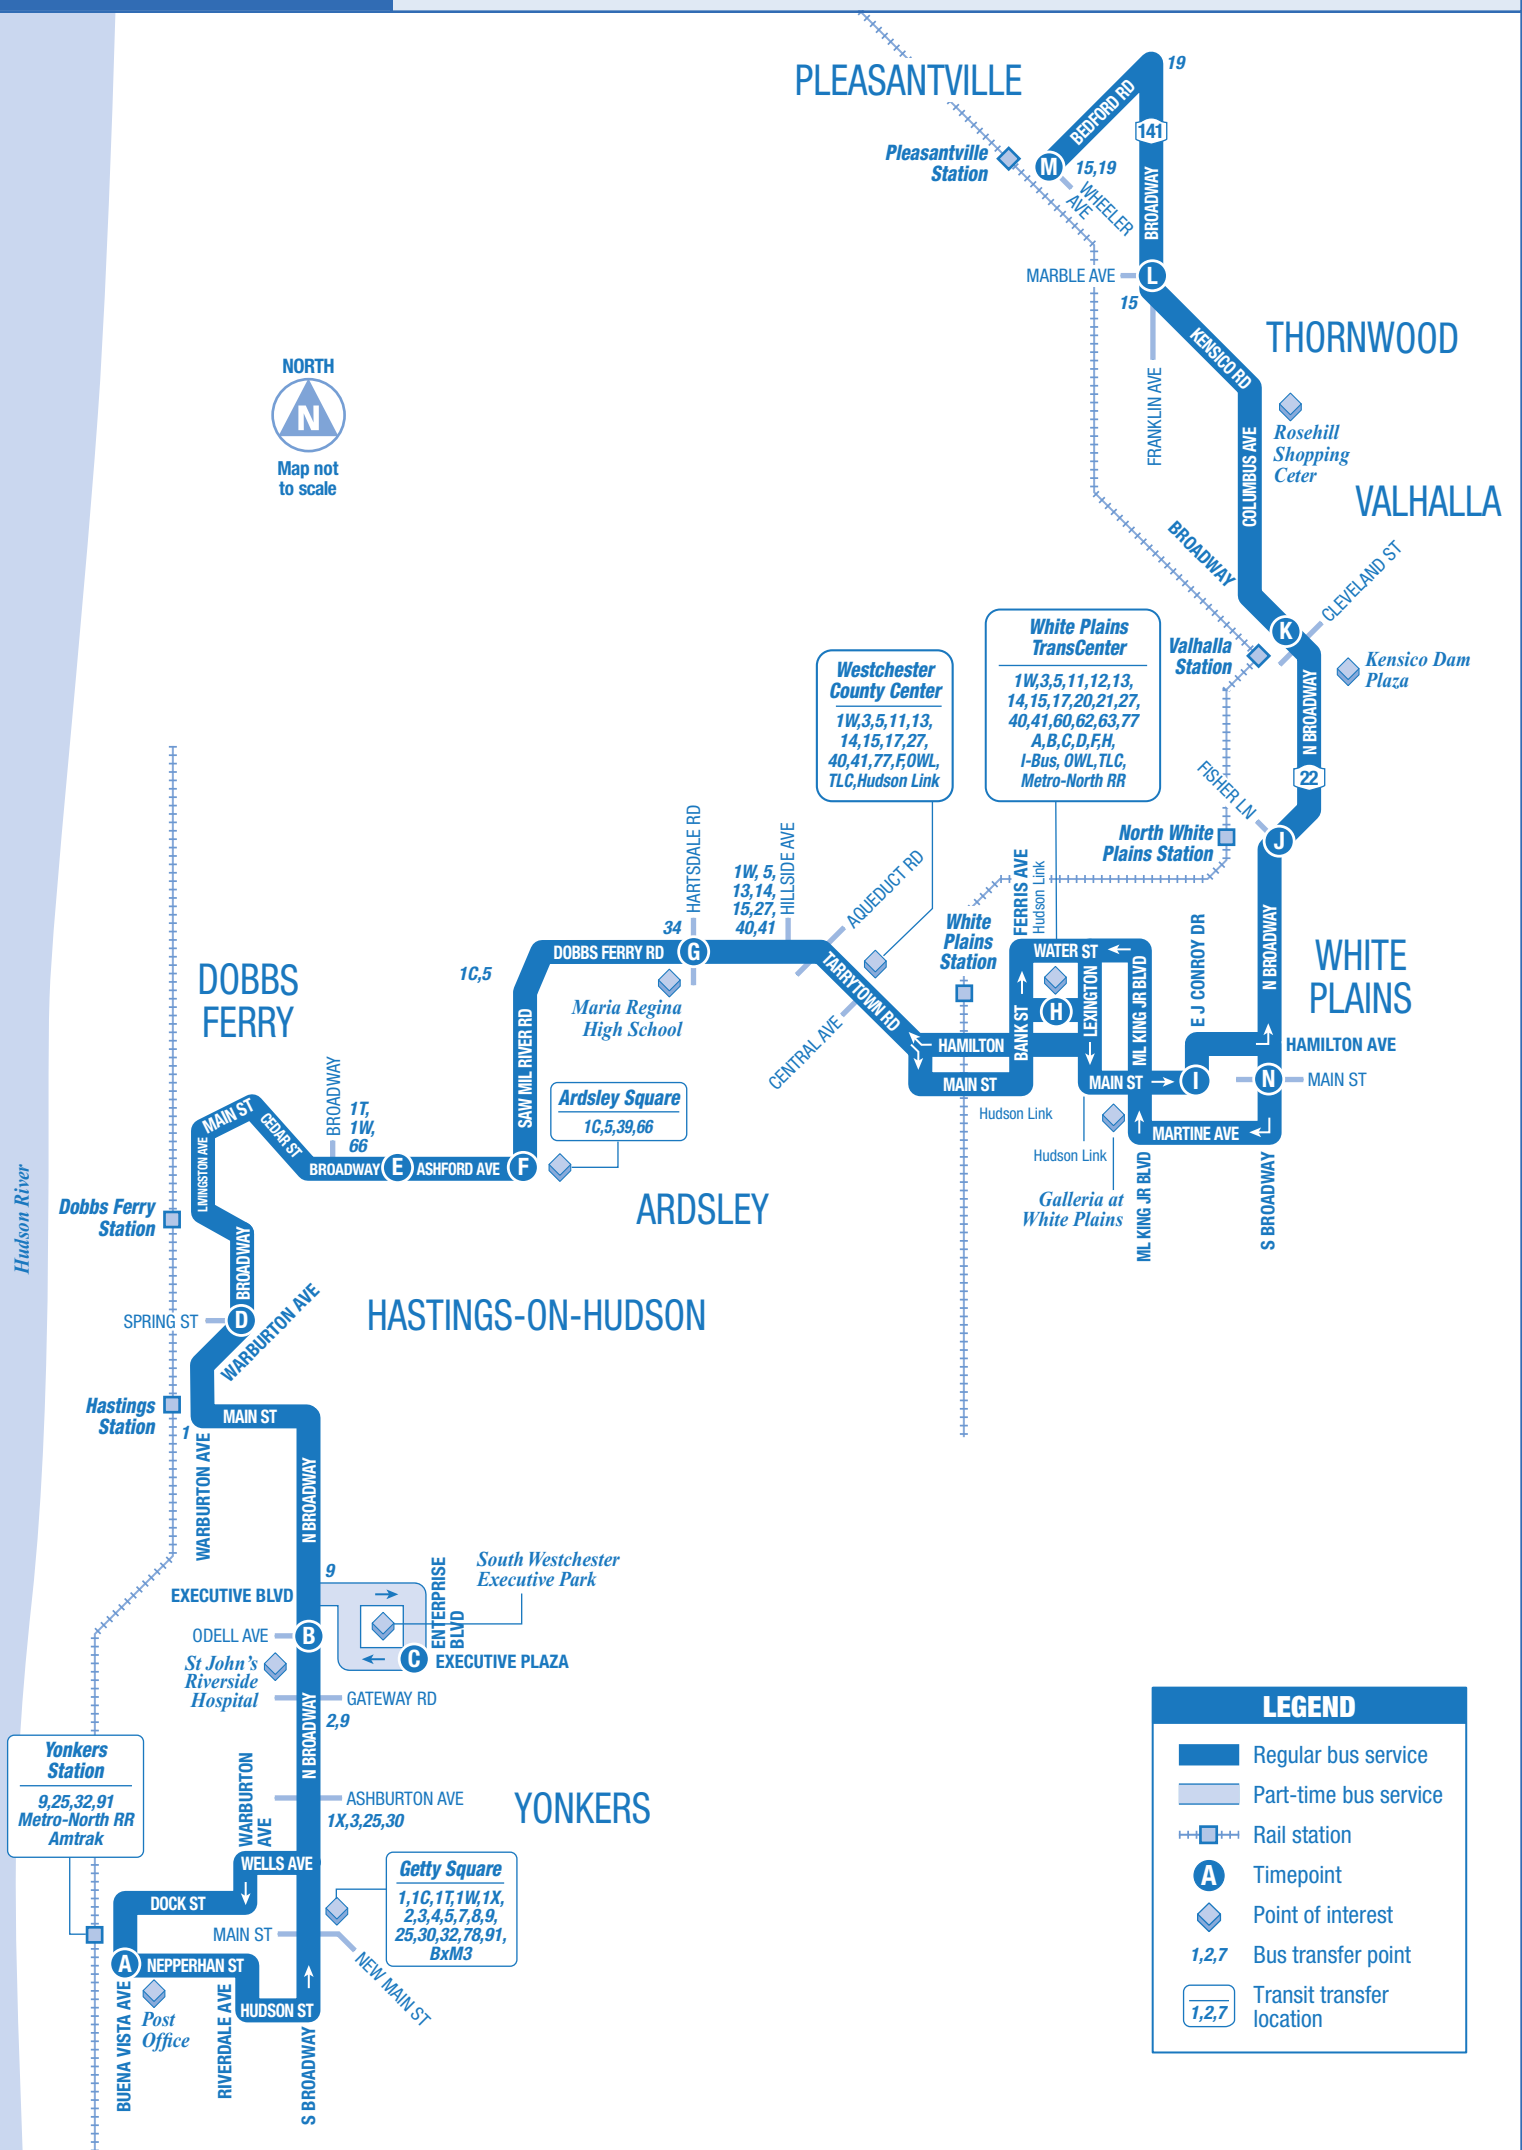

ROUTE 6: Local

Yonkers • White Plains • Pleasantville

LEGEND

- Regular bus service
- Part-time bus service
- Rail station
- Timepoint
- Point of interest
- Bus transfer point
- Transit transfer location

YONKERS TO WHITE PLAINS AND PLEASANTVILLE / MONDAY – FRIDAY