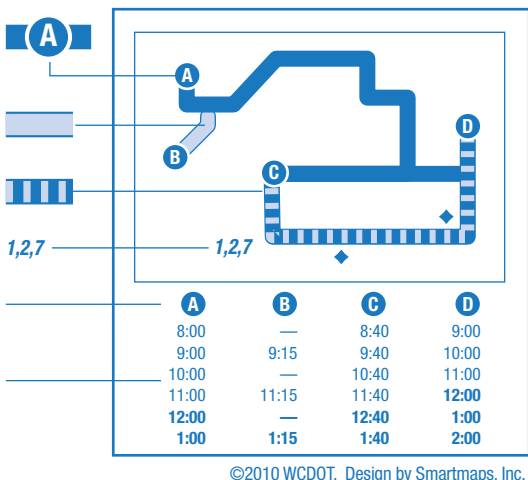

INSTRUCTIONS

- The bus passes this location at listed times. Look for the column of times below the matching symbol in the schedule.
- Only certain trips operate along this portion of the route. See the schedule for trips that operate here.
- The bus operates express along the route. No stops are made unless indicated by the ♦ symbol.
- Transfer point. Shows where this bus intersects with other bus routes.
- The bus stops at the times listed below the symbol. Light times are A.M.; bold times are P.M.
- The timetable shows when the bus is scheduled to depart. Actual departure times may vary and depend upon traffic and weather conditions. Arrive at the bus stop about 5 minutes early to avoid missing the bus.