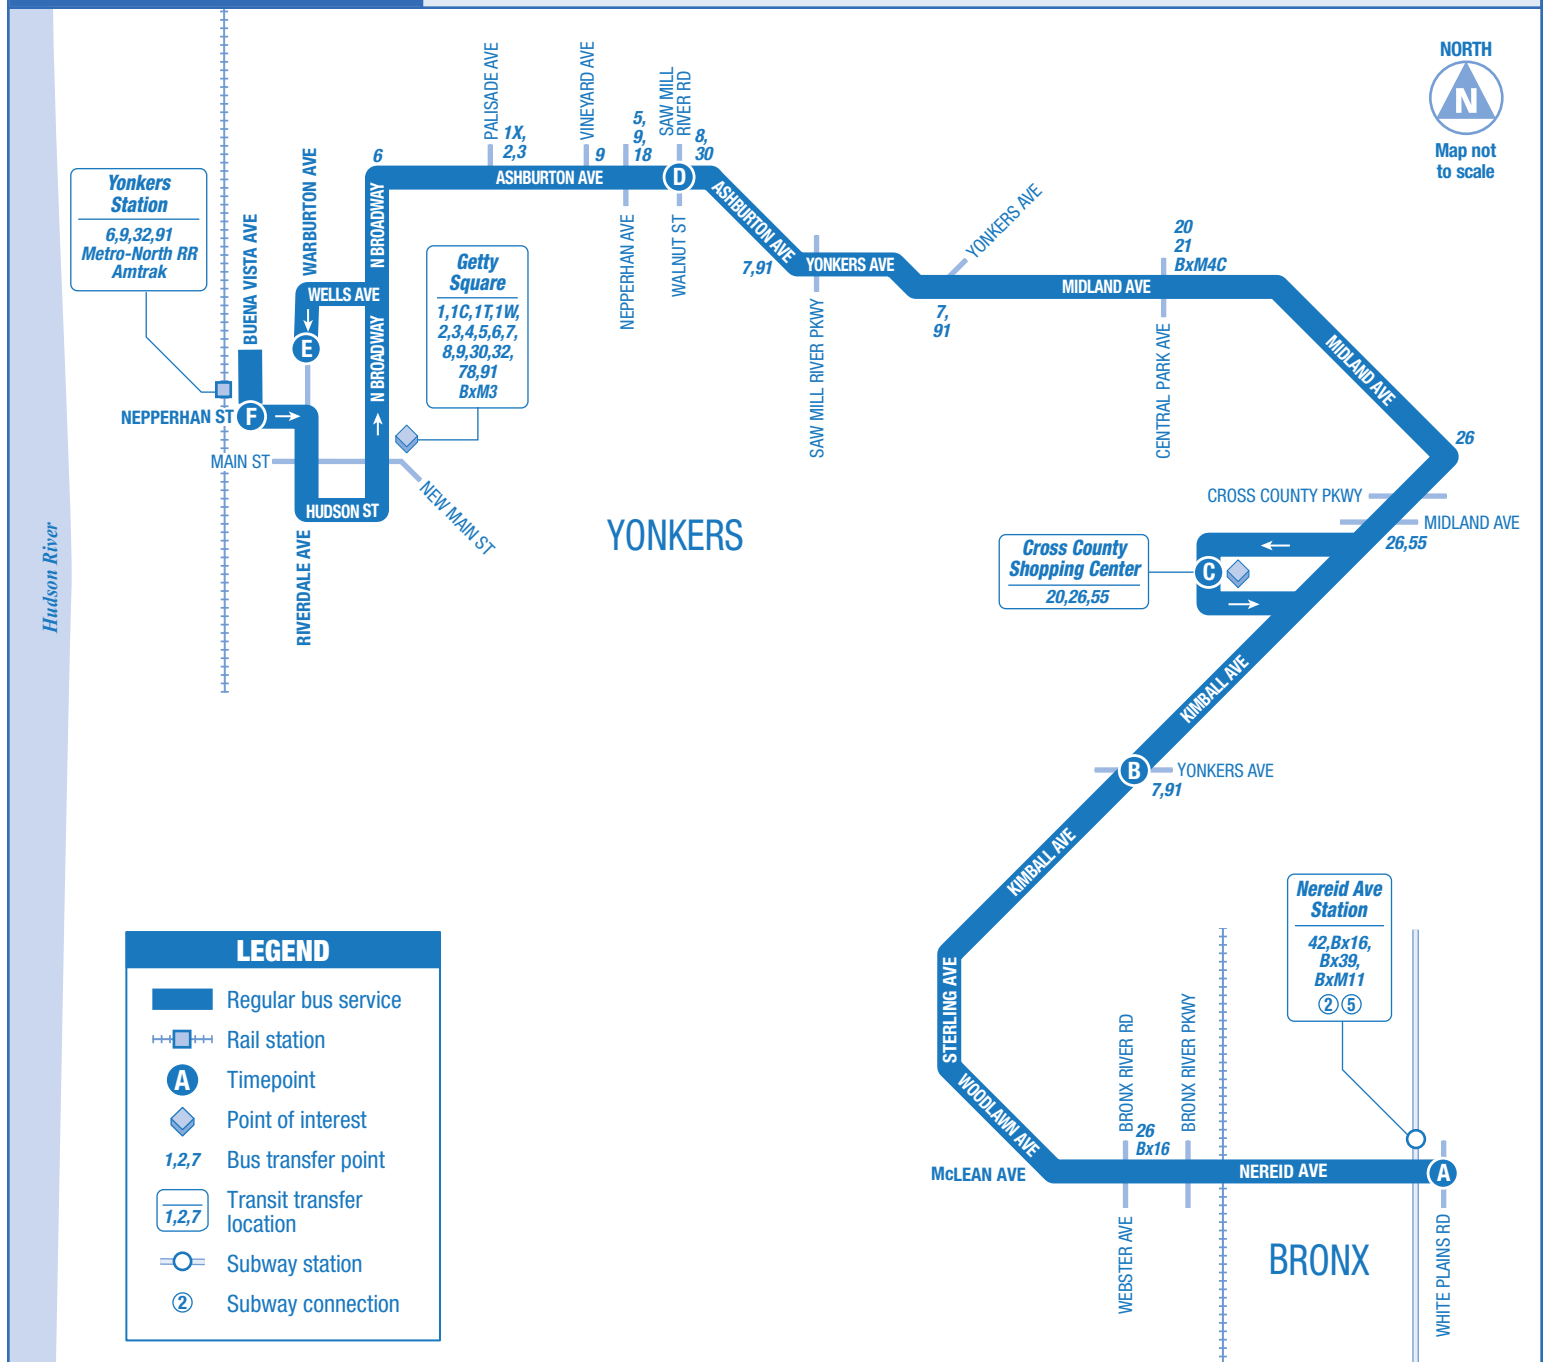

# ROUTE 25: Local

## THE BRONX TO YONKERS / MONDAY – FRIDAY

	<b>A</b> Nereid Ave at White Plains Rd	<b>B</b> Kimball Ave at Yonkers Ave	<b>C</b> Cross County Shopping Center at Xavier Dr.	<b>D</b> Ashburton Ave at Saw Mill River Rd	<b>E</b> Dock St at Warburton Ave
	BRONX		YONKERS		
AM	6:00	6:05	6:10	6:23	6:30
	6:20	6:26	6:33	6:46	6:53
	6:40	6:46	6:53	7:06	7:13
	7:00	7:06	7:13	7:28	7:35
	7:20	7:30	7:37	7:53	8:00
	7:40	7:50	7:57	8:13	8:20
	8:02	8:14	8:21	8:37	8:44
	8:20	8:28	8:35	8:48	8:55
	8:35	8:43	8:50	9:03	9:10
	8:50	8:58	9:06	9:18	9:25
	9:10	9:18	9:24	9:36	9:43
	9:30	9:38	9:44	9:56	10:03
	9:50	9:58	10:04	10:16	10:23
	10:15	10:23	10:29	10:41	10:48
	10:45	10:53	10:59	11:11	11:18
	11:15	11:23	11:29	11:41	11:48
	11:45	11:53	12:00	12:12	12:20
PM	12:15	12:23	12:30	12:42	12:50
	12:45	12:53	1:00	1:12	1:20
	1:15	1:23	1:30	1:42	1:50
	1:48	1:56	2:03	2:15	2:23
	—	2:16	2:26	2:40	2:49
	2:17	2:26	2:34	2:51	2:59
	2:42	2:51	2:59	3:16	3:24
	3:07	3:16	3:24	3:41	3:49
	3:27	3:36	3:44	4:01	4:09
	3:45	3:52	4:00	4:14	4:22
	4:05	4:12	4:20	4:34	4:42
	4:25	4:32	4:40	4:55	5:03
	4:45	4:52	5:00	5:15	5:23
	5:05	5:12	5:20	5:35	5:43
	5:25	5:32	5:40	5:55	6:03
	5:45	5:52	6:00	6:14	6:22
	6:05	6:12	6:21	6:33	6:40
	6:25	6:32	6:41	6:53	7:00
	6:45	6:51	7:00	7:12	7:20
	7:05	7:11	7:20	7:32	7:40
	7:30	7:35	7:44	7:56	8:02
	8:00	8:05	8:13	8:24	8:30
	8:30	8:35	8:43	8:54	9:00
	9:00	9:06	9:12	9:23	9:28
	9:30	9:36	9:42	9:53	9:58
	10:05	10:11	10:17	10:28	10:33
	10:40	10:46	10:52	11:03	11:08
	11:15	11:19	11:25	11:35	11:40