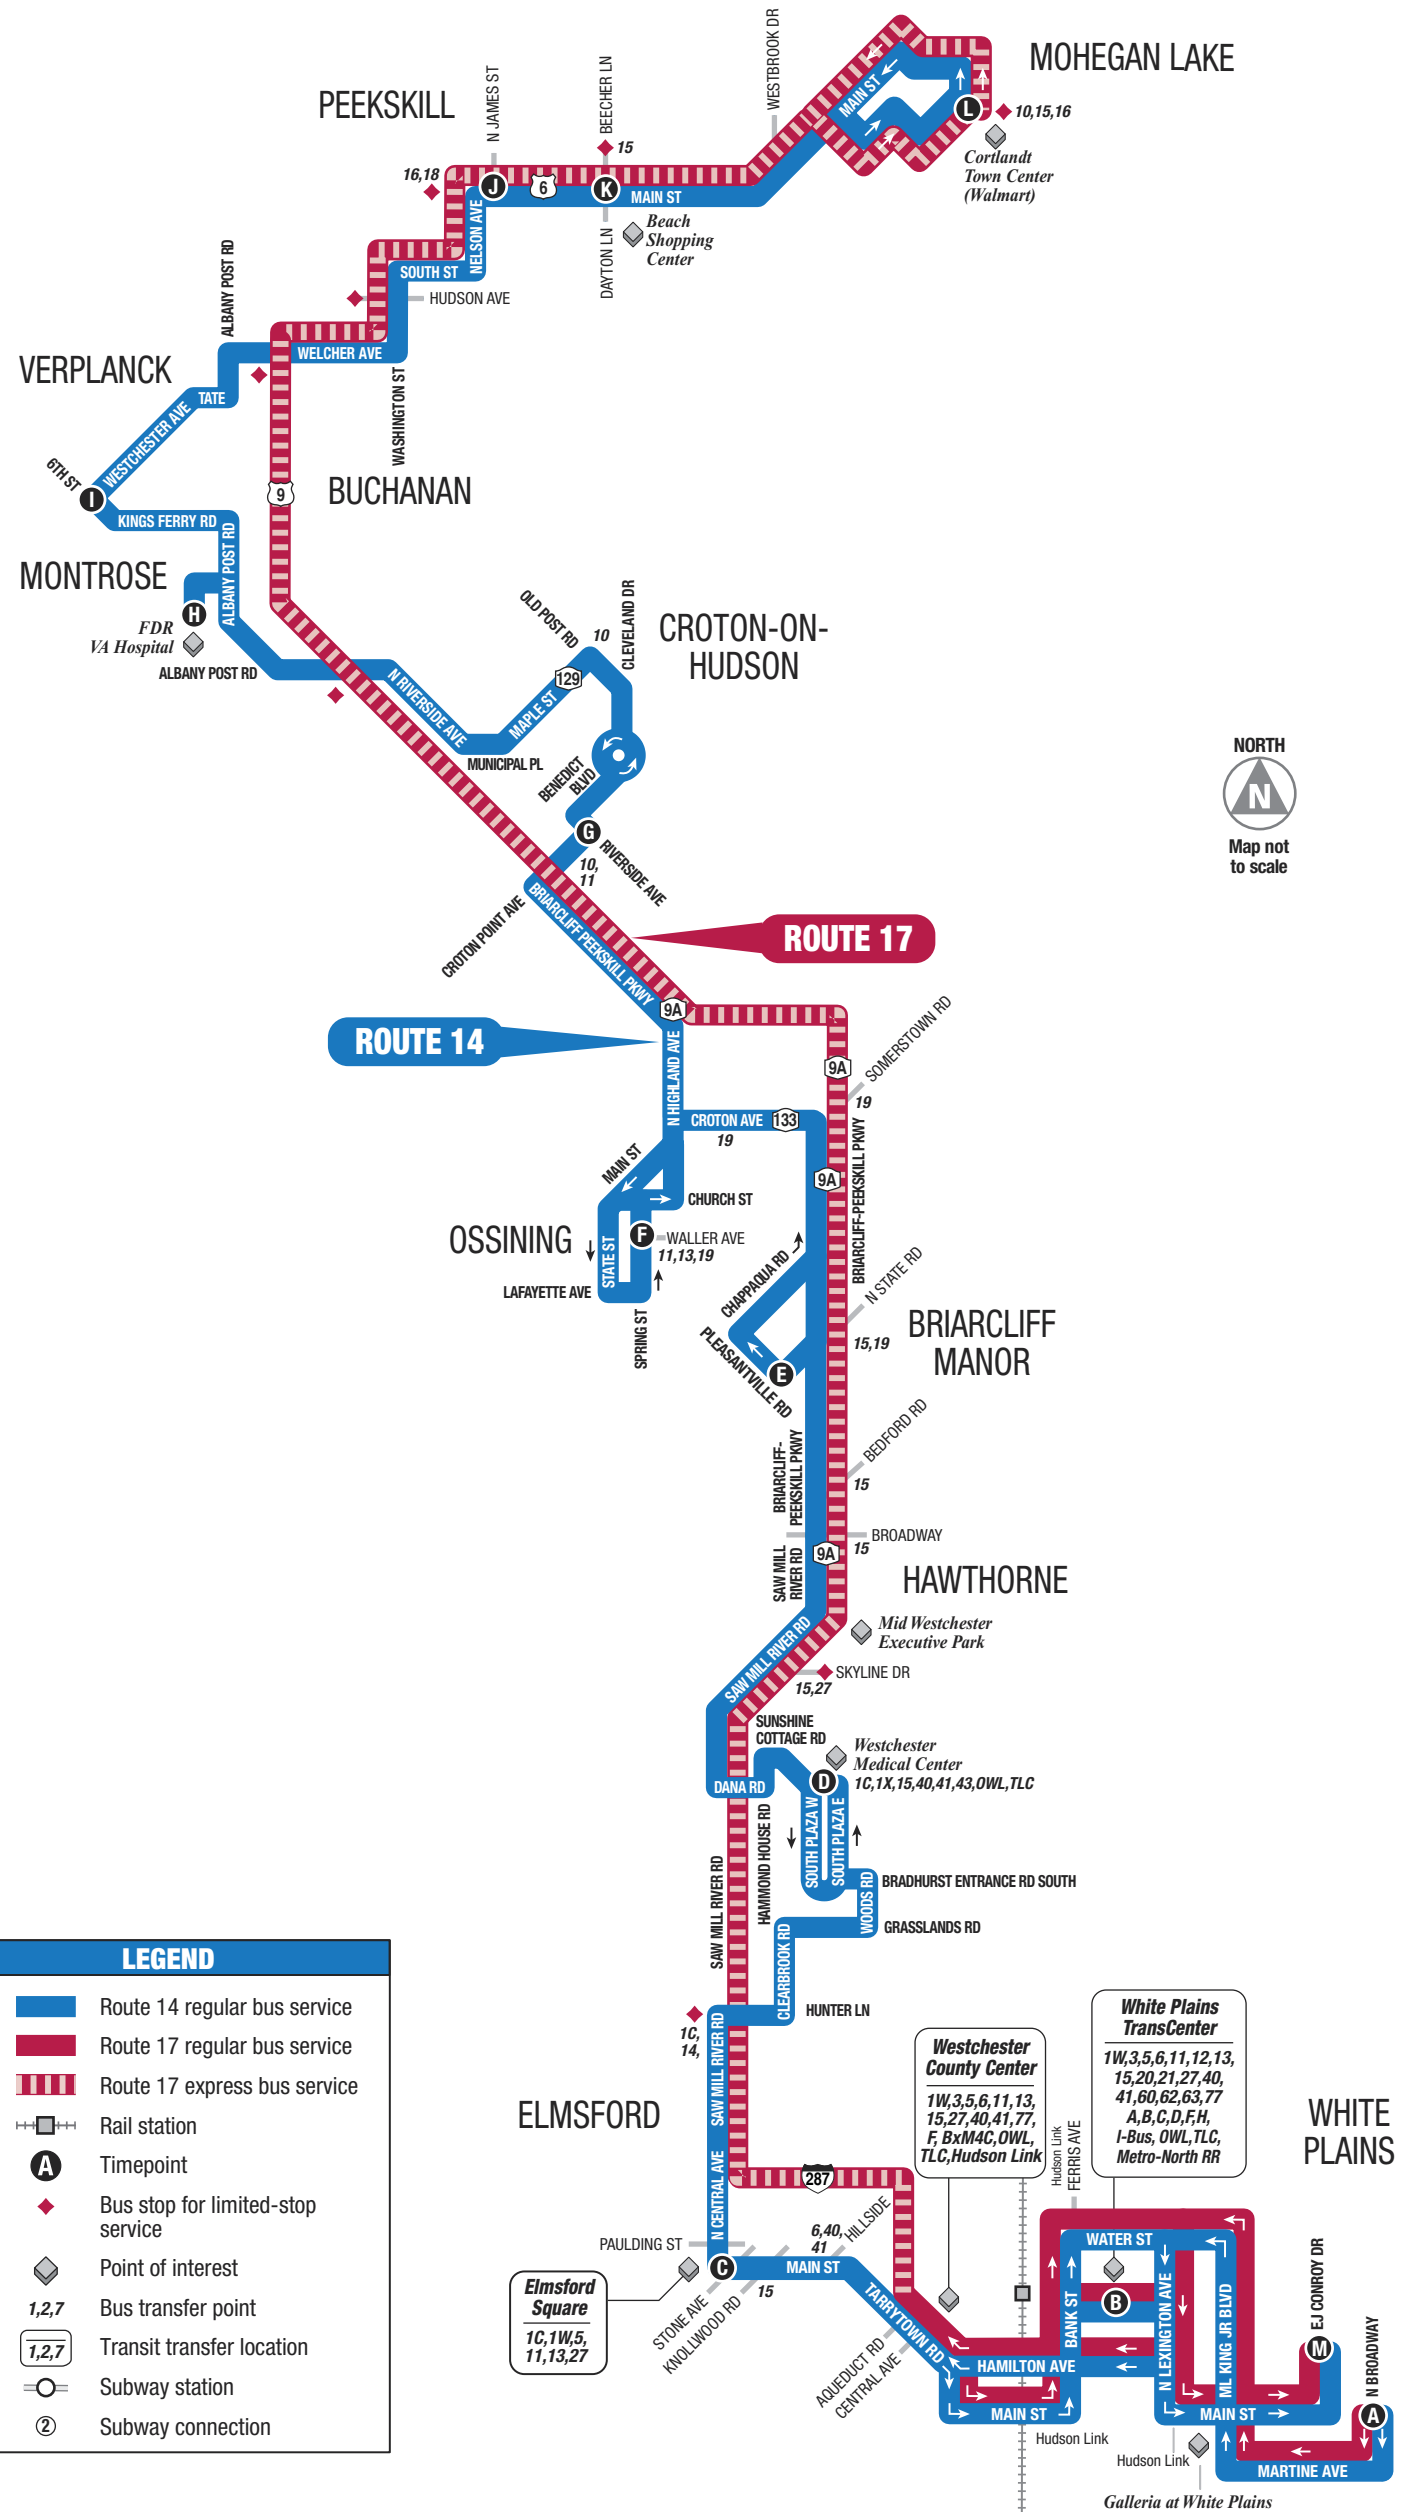

ROUTE 14: Local **ROUTE 17: Express** **Peekskill • Ossining • White Plains**

ROUTES 14 AND 17: WHITE PLAINS TO PEEKSKILL AND OSSINING / MONDAY – FRIDAY

ROUTE	WHITE PLAINS	ELMSFORD	VALHALLA	BRIARCLIFF MANOR	OSSINING	CROTON-ON HUDSON	MONTROSE	VERPLANCK	PEEKSKILL	MOHEGAN LAKE
14	AM	6:15	6:21	6:33	6:45	6:58	7:17	7:25	6:42	6:55
14	6:15	6:21	6:33	6:45	6:58	7:17	7:25	7:44	7:53	8:06
14	7:15	7:22	7:36	7:48	8:03	8:22	8:30	8:49	8:58	9:11
14	8:15	8:22	8:40	8:52	9:07	9:26	9:34	9:53	10:02	10:15
14	9:10	9:16	9:32	9:44	9:59	10:18	10:26	10:45	10:54	11:08
14	10:10	10:16	10:31	10:43	10:59	11:18	11:26	11:45	11:54	12:08
14	11:10	11:16	11:31	11:43	11:59	12:18	12:26	12:45	12:54	1:08
14	PM	12:10	12:16	12:31	12:43	12:59	1:17	1:25	1:45	1:53
14	1:05	1:12	1:28	1:40	1:56	2:15	2:24	2:44	2:53	3:08
14	2:05	2:12	2:28	2:40	2:56	3:15	3:24	3:44	3:53	4:08
14	3:05	3:13	3:29	3:42	3:59	4:20	4:30	4:50	4:58	5:13
14	4:05	4:12	4:27	4:41	5:00	5:24	5:34	5:54	6:02	6:15
17	4:10	4:16	—	—	—	—	—	—	—	5:05
17	4:45	4:51	—	—	—	—	—	—	—	5:34
14	4:50	4:58	5:15	5:29	5:45	6:07	6:17	—	—	—
14	5:20	5:28	5:44	5:56	6:10	6:29	6:38	6:56	7:04	7:15
17	5:28	5:34	—	—	—	—	—	—	—	6:23
14	5:50	5:58	6:14	6:26	6:40	6:59	7:08	—	7:29	7:40
14	6:50	6:56	7:11	7:22	7:35	7:52	7:59	—	8:21	8:32
14	8:35	8:41	8:56	9:07	9:20	9:37	9:44	—	10:06	10:17
14	10:05	10:11	10:26	10:37	10:50	11:07	11:14	—	11:36	11:47

① This bus arrives at Main Street and James Street in Peekskill at 5:05 p.m. It will depart at 5:12 p.m. as Route 15. Consult route 15 timetable for full details.

ROUTES 14 AND 17: PEEKSKILL AND OSSINING TO WHITE PLAINS / MONDAY – FRIDAY

The bus operates express along the route. No stops are made unless indicated by the ♦ symbol.

Transfer point. Shows where this bus intersects with other bus routes.

The bus stops at the times listed below the symbol. Light times are A.M.; bold times are P.M.