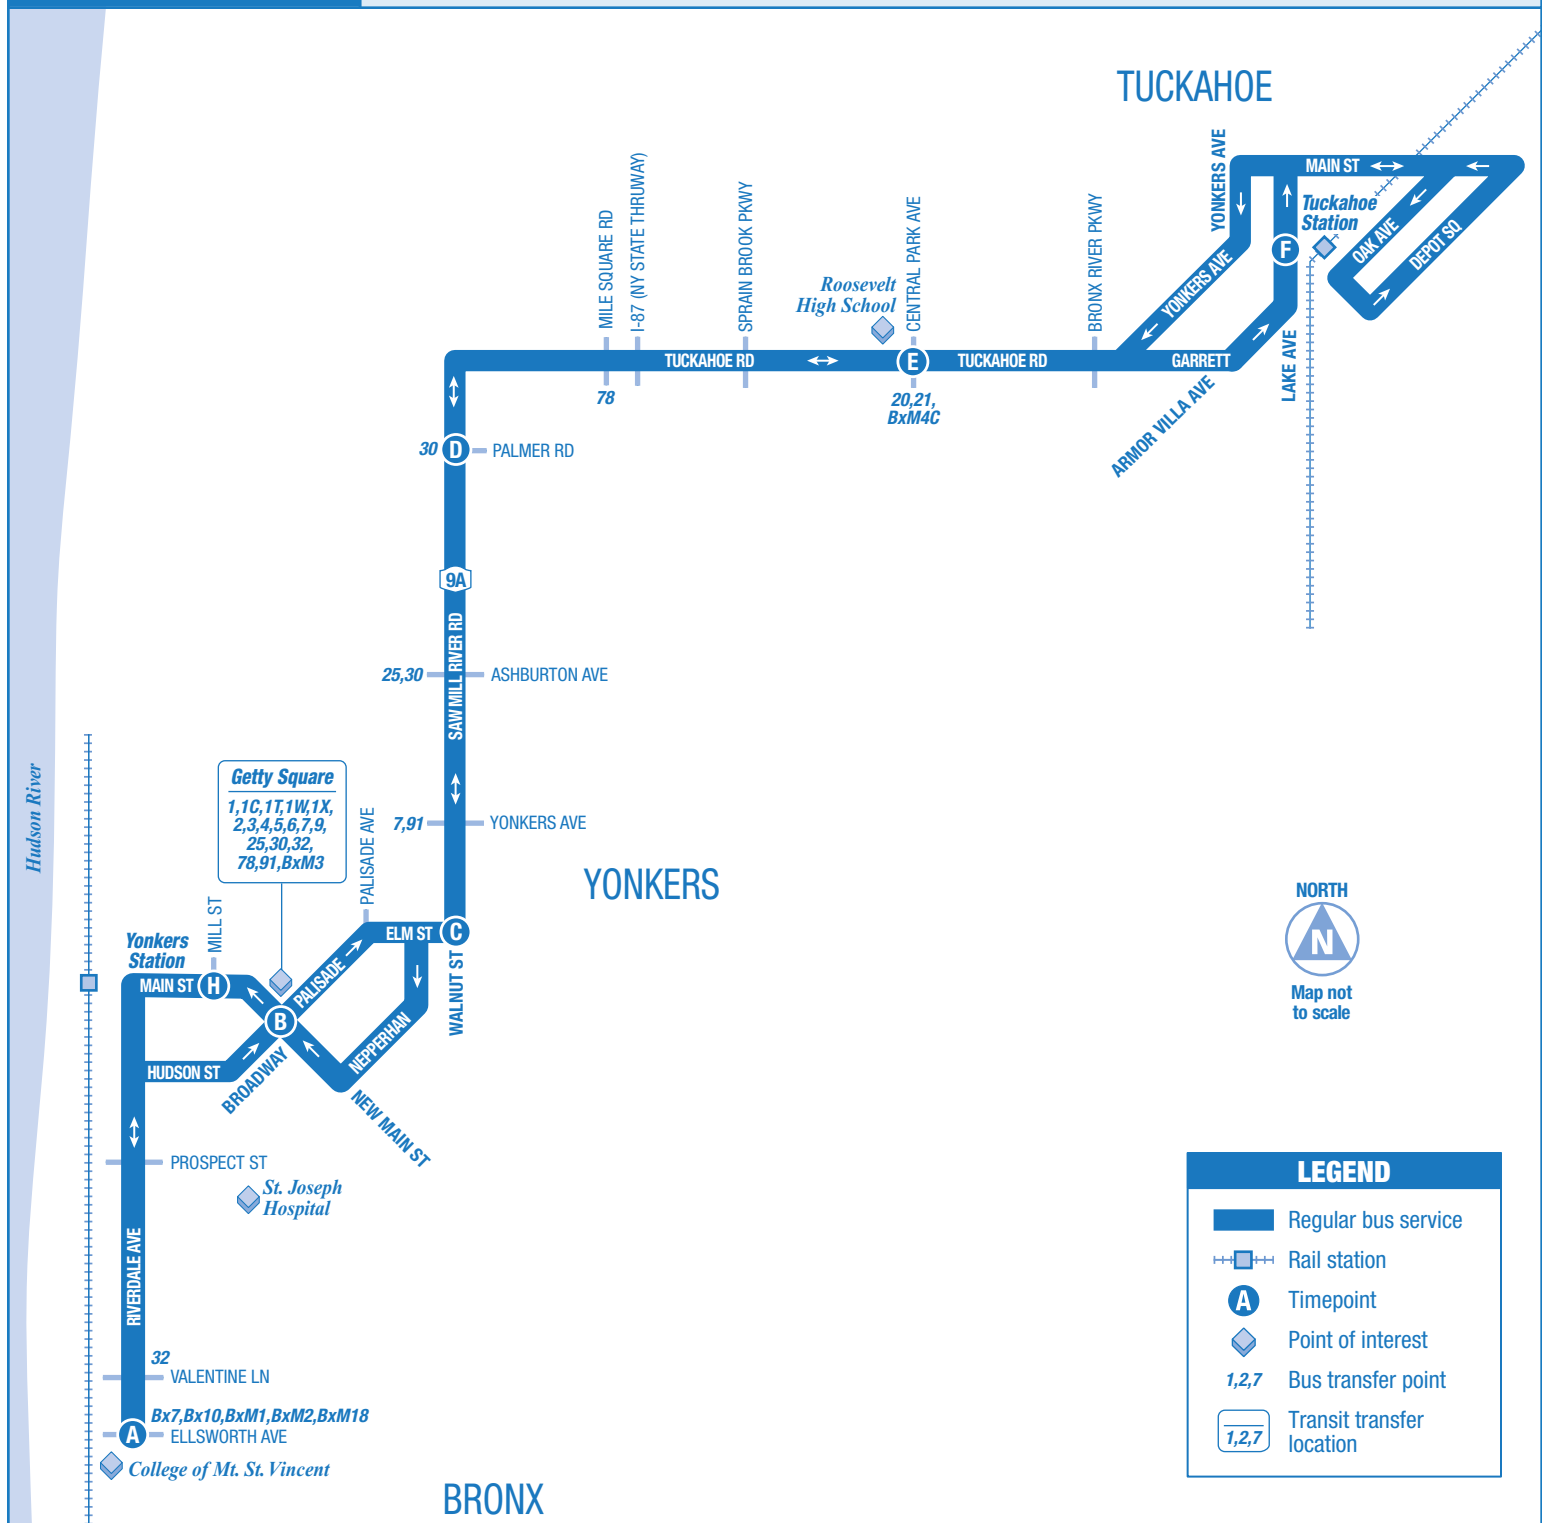

ROUTE 8: Local

Mount St. Vincent • Yonkers • Tuckahoe

YONKERS TO TUCKAHOE / MONDAY – FRIDAY

	A Riverdale Ave at Ellsworth Ave (Mt. St. Vincent)	B S Broadway at New Main St (Getty Square)	C Elm St at Walnut St	D Saw Mill River Rd at Palmer Rd	E Tuckahoe Rd at Central Park Ave	F Lake Ave at Main St (Tuckahoe RR Station)
	YONKERS					TUCKAHOE
AM	①	—	—	—	5:44	5:48
		5:55	6:05	6:10	6:17	6:25
		6:15	6:25	6:30	6:37	6:45
		6:30	6:41	6:46	6:53	7:05
	②	—	6:48	6:54	7:01	7:13
	②	—	6:56	7:03	7:10	7:22
	②	—	7:01	7:08	7:15	7:27
		6:53	7:06	7:12	7:19	7:31
		—	7:11	7:17	7:24	7:37
		7:02	7:14	7:20	7:27	7:40
		—	7:19	—	7:34	7:48
		7:11	7:23	7:29	7:37	7:50
		7:20	7:32	7:38	7:46	7:59
		7:30	7:42	7:48	7:56	8:09
		7:45	7:57	8:03	8:11	8:24
		8:00	8:12	8:18	8:26	8:39
		—	8:25	—	8:38	8:52
		8:20	8:32	8:38	8:46	8:59
		8:40	8:53	8:58	9:06	9:18
		9:00	9:13	9:18	9:26	9:38
		9:20	9:33	9:38	9:46	9:58
		9:35	9:48	9:53	10:01	10:13
		9:55	10:08	10:13	10:21	10:33
		10:25	10:38	10:43	10:51	11:03
		10:55	11:08	11:14	11:23	11:35
		11:25	11:38	11:44	11:53	12:05
		11:55	12:08	12:14	12:23	12:35
		12:25	12:38	12:44	12:53	1:05
PM		12:55	1:08	1:14	1:23	1:35
		1:20	1:36	1:42	1:51	2:03
		1:50	2:06	2:12	2:21	2:33
		2:20	2:37	2:43	2:52	3:05
		—	2:55	3:03	3:12	—
		2:50	3:06	3:12	3:20	3:33
		3:10	3:26	3:32	3:40	3:53
		3:30	3:44	3:50	3:58	4:11
		3:45	3:58	4:04	4:12	4:25
		4:00	4:12	4:18	4:26	4:38
		4:15	4:27	4:33	4:41	4:53
		4:30	4:42	4:48	4:56	5:08
		4:45	4:57	5:03	5:11	5:23
		5:05	5:17	5:23	5:31	5:43
		5:25	5:37	5:43	5:51	6:03
		5:45	5:55	6:01	6:08	6:20
		6:15	6:25	6:31	6:38	6:50
		7:15	7:25	7:31	7:38	7:50
		8:15	8:25	8:30	8:37	8:47
		9:15	9:25	9:30	9:37	9:47

- ① This trip originates at Saw Mill River Rd at Old Nepperhan Ave 5 minutes before the time indicated for Tuckahoe Rd and Central Park Ave.
- ② This trip originates on Valentine Lane at Riverdale Ave on school days only at the time shown.