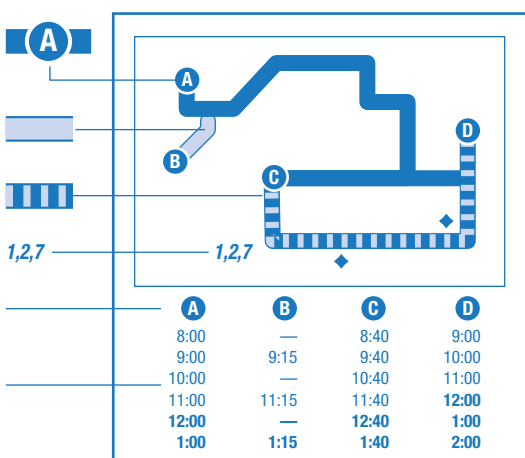

¹⁴ This trip starts at Saw Mill River Rd and Eastman Pl. at 7:35 a.m.

TUCKAHOE TO YONKERS / SUNDAY

	F Lake Ave at Main St (Tuckahoe RR Station)	E Tuckahoe Rd at Central Park Ave	D Saw Mill River Rd at Palmer Rd	C Walnut St at Elm St	H Main St at Mill St (Getty Square)	A Riverdale Ave at Ellsworth Ave (Mt. St. Vincent College)
	TUCKAHOE					YONKERS
AM ¹⁴	— 7:40	— 7:45	7:02 7:55	7:09 8:01	7:15 8:07	7:23 8:15
	8:25 9:10 10:00 10:50 11:50	8:30 9:15 10:04 10:54 11:55	8:40 9:25 10:14 11:04 12:06	8:47 9:32 10:21 11:11 12:13	8:53 9:38 10:28 11:18 12:20	9:01 9:47 10:37 11:37 12:30
PM	12:50 1:50 2:50 3:50 4:50 5:45 7:15 8:45	12:55 1:55 2:55 3:55 4:55 5:50 7:20 8:50	1:06 2:06 3:09 4:06 5:07 6:01 7:30 9:00	1:13 2:14 3:17 4:14 5:14 6:08 7:36 9:05	1:20 2:21 3:24 4:21 5:21 6:14 7:41 9:10	1:30 2:30 3:33 4:30 5:30 6:23 7:50 9:18

INSTRUCTIONS

The bus passes this location at listed times. Look for the column of times below the matching symbol in the schedule.

Only certain trips operate along this portion of the route. See the schedule for trips that operate here.

Transfer point. Shows where this bus intersects with other bus routes.

The bus stops at the times listed below the symbol. Light times are A.M.; bold times are P.M.

The timetable shows when the bus is scheduled to depart. Actual departure times may vary and depend upon traffic and weather conditions. Arrive at the bus stop about 5 minutes early to avoid missing the bus.

©2010 WCDOT, Design by Smartmaps, Inc.

BEE-LINE HOLIDAY SCHEDULE

HOLIDAY	SCHEDULE IN EFFECT
New Years Day.....	Sunday
Martin Luther King, Jr. Day.....	Saturday
Presidents' Day.....	Saturday
Memorial Day.....	Sunday
Juneteenth Observed.....	Weekday
Independence Day.....	Sunday
Labor Day.....	Sunday
Columbus Day.....	Weekday
Election Day.....	Weekday
Veterans Day.....	Weekday
Thanksgiving Day.....	No Service
Christmas Day.....	No Service

Bee-Line Cash and MetroCard Fares

Effective April 21, 2019

Cash Fares (Coins Only)

One Ride.....	$2.75
Paper Transfer to Bee-Line & NYC Buses.....	FREE
Senior/Disabled Reduced Fare One Ride.....	$1.35
Senior/Disabled Paper Transfer to Bee-Line & NYC Buses.....	FREE
BXMQC One Ride.....	$7.50
BXMQC Senior/Disabled Reduced Fare (Off-Peak Only).....	$3.75

Pay-Per-Ride MetroCard Fares

(Includes One Transfer to Bee-Line Buses, NYC Buses & Subways)	
One Ride with Transfer.....	$2.75
Senior/Disabled Reduced Fare One Ride with Transfer.....	$1.35
Unlimited Ride 30-Day MetroCard Fare.....	$127.00
Unlimited Ride 7-Day MetroCard Fare.....	$33.00

Transfers

1. Paper transfers will be accepted on all local routes, except the same route initially boarded. Paper transfers must be obtained at the time of initial boarding.
2. Pay-Per-Ride MetroCards will be accepted on all Bee-Line routes, except the same route initially boarded, NYC local buses and subways with no additional fare charged to the card, within two hours of the initial boarding.

Senior/Disabled Reduced Fares

Reduced fares are available to riders at least 65 years of age, certified disabled persons and valid Medicare card holders with proper photo identification. MetroCard reduced fares are available only to holders of a personalized Reduced-Fare MetroCard. For more information call (718) 330-1234 or go to www.mta.info/metrocard.

www.westchester.gov.com/beeinebus

24-Hour Automated Schedule Information (914) 813-7777
Representatives are available 8 a.m. to 4 p.m. weekdays.
Lost & Found (914) 376-6361

Large print timetables are available upon request.
Hard of hearing individuals can use the New York State 711 Relay Service
Fares, schedule and equipment are subject to change.

the bee-line system

Effective December 20, 2021

LOCAL ROUTE

8
Mount St. Vincent
Yonkers
Tuckahoe