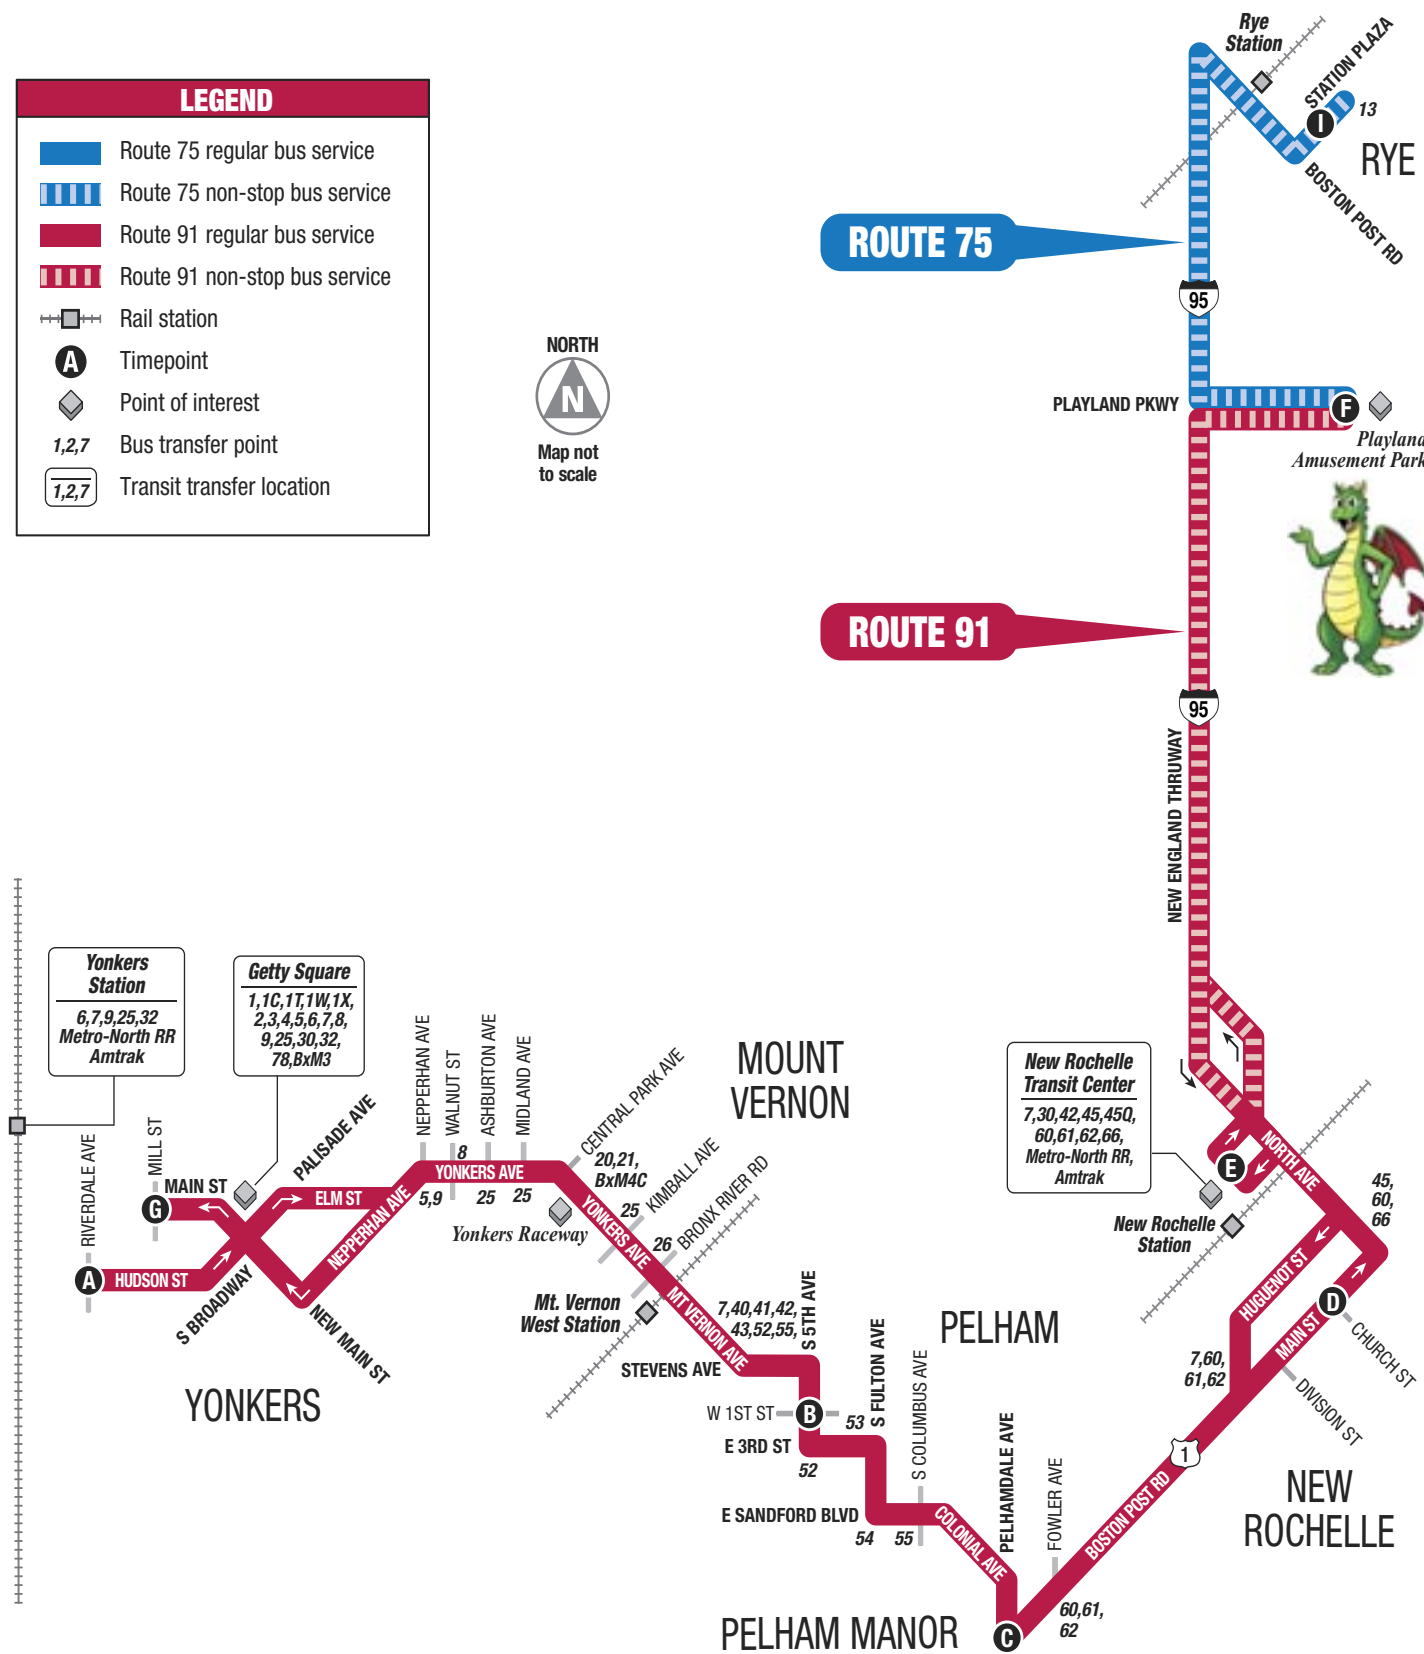

ROUTE 75: Local

ROUTE 91: Limited

PLAYLAND

LEGEND

- Route 75 regular bus service
- Route 75 non-stop bus service
- Route 91 regular bus service
- Route 91 non-stop bus service
- Rail station
- Timepoint
- Point of interest
- 1,2,7 Bus transfer point
- 1,2,7 Transit transfer location

ROUTE 75

Rye to Playland • Weekdays

	I Rye RR Station (New Haven Line)	F Playland Park
RYE		
AM	9:30	9:42
	10:30	10:42
	11:30	11:42
PM	12:30	12:42
	1:30	1:42
	2:30	2:42
	3:30	3:42
	4:27	4:39
	5:30	5:42
	* 5:58	6:10
	6:30	6:42
	* 7:03	7:15
	* 7:41	7:53

* Friday only.

ROUTE 75

Playland to Rye • Weekdays

	F Playland Park	I Rye RR Station (New Haven Line)
RYE		
PM	2:03	2:15
	3:03	3:15
	3:58	4:10
	5:02	5:14
	6:08	6:20
	7:10	7:22
	* 7:28	7:40
	8:00	8:12
	* 8:28	8:40
	9:05	9:17
	9:58	10:10
	** 10:30	10:39
	* 11:30	11:42

ROUTE 75 Playland to Rye • Saturday

	F Playland Park	L Rye RR Station (New Haven Line)
RYE		
PM	2:00	2:12
	2:30	2:42
	3:00	3:12
	3:30	3:42
	4:00	4:12
	4:30	4:42
	5:00	5:12
	5:30	5:42
	6:00	6:12
	6:30	6:42
	7:00	7:12
	*7:30	7:39
	8:00	8:12
	8:30	8:42
	9:00	9:12
	10:00	10:12
	*10:45	10:54
	*11:30	11:39
	12:00	12:12