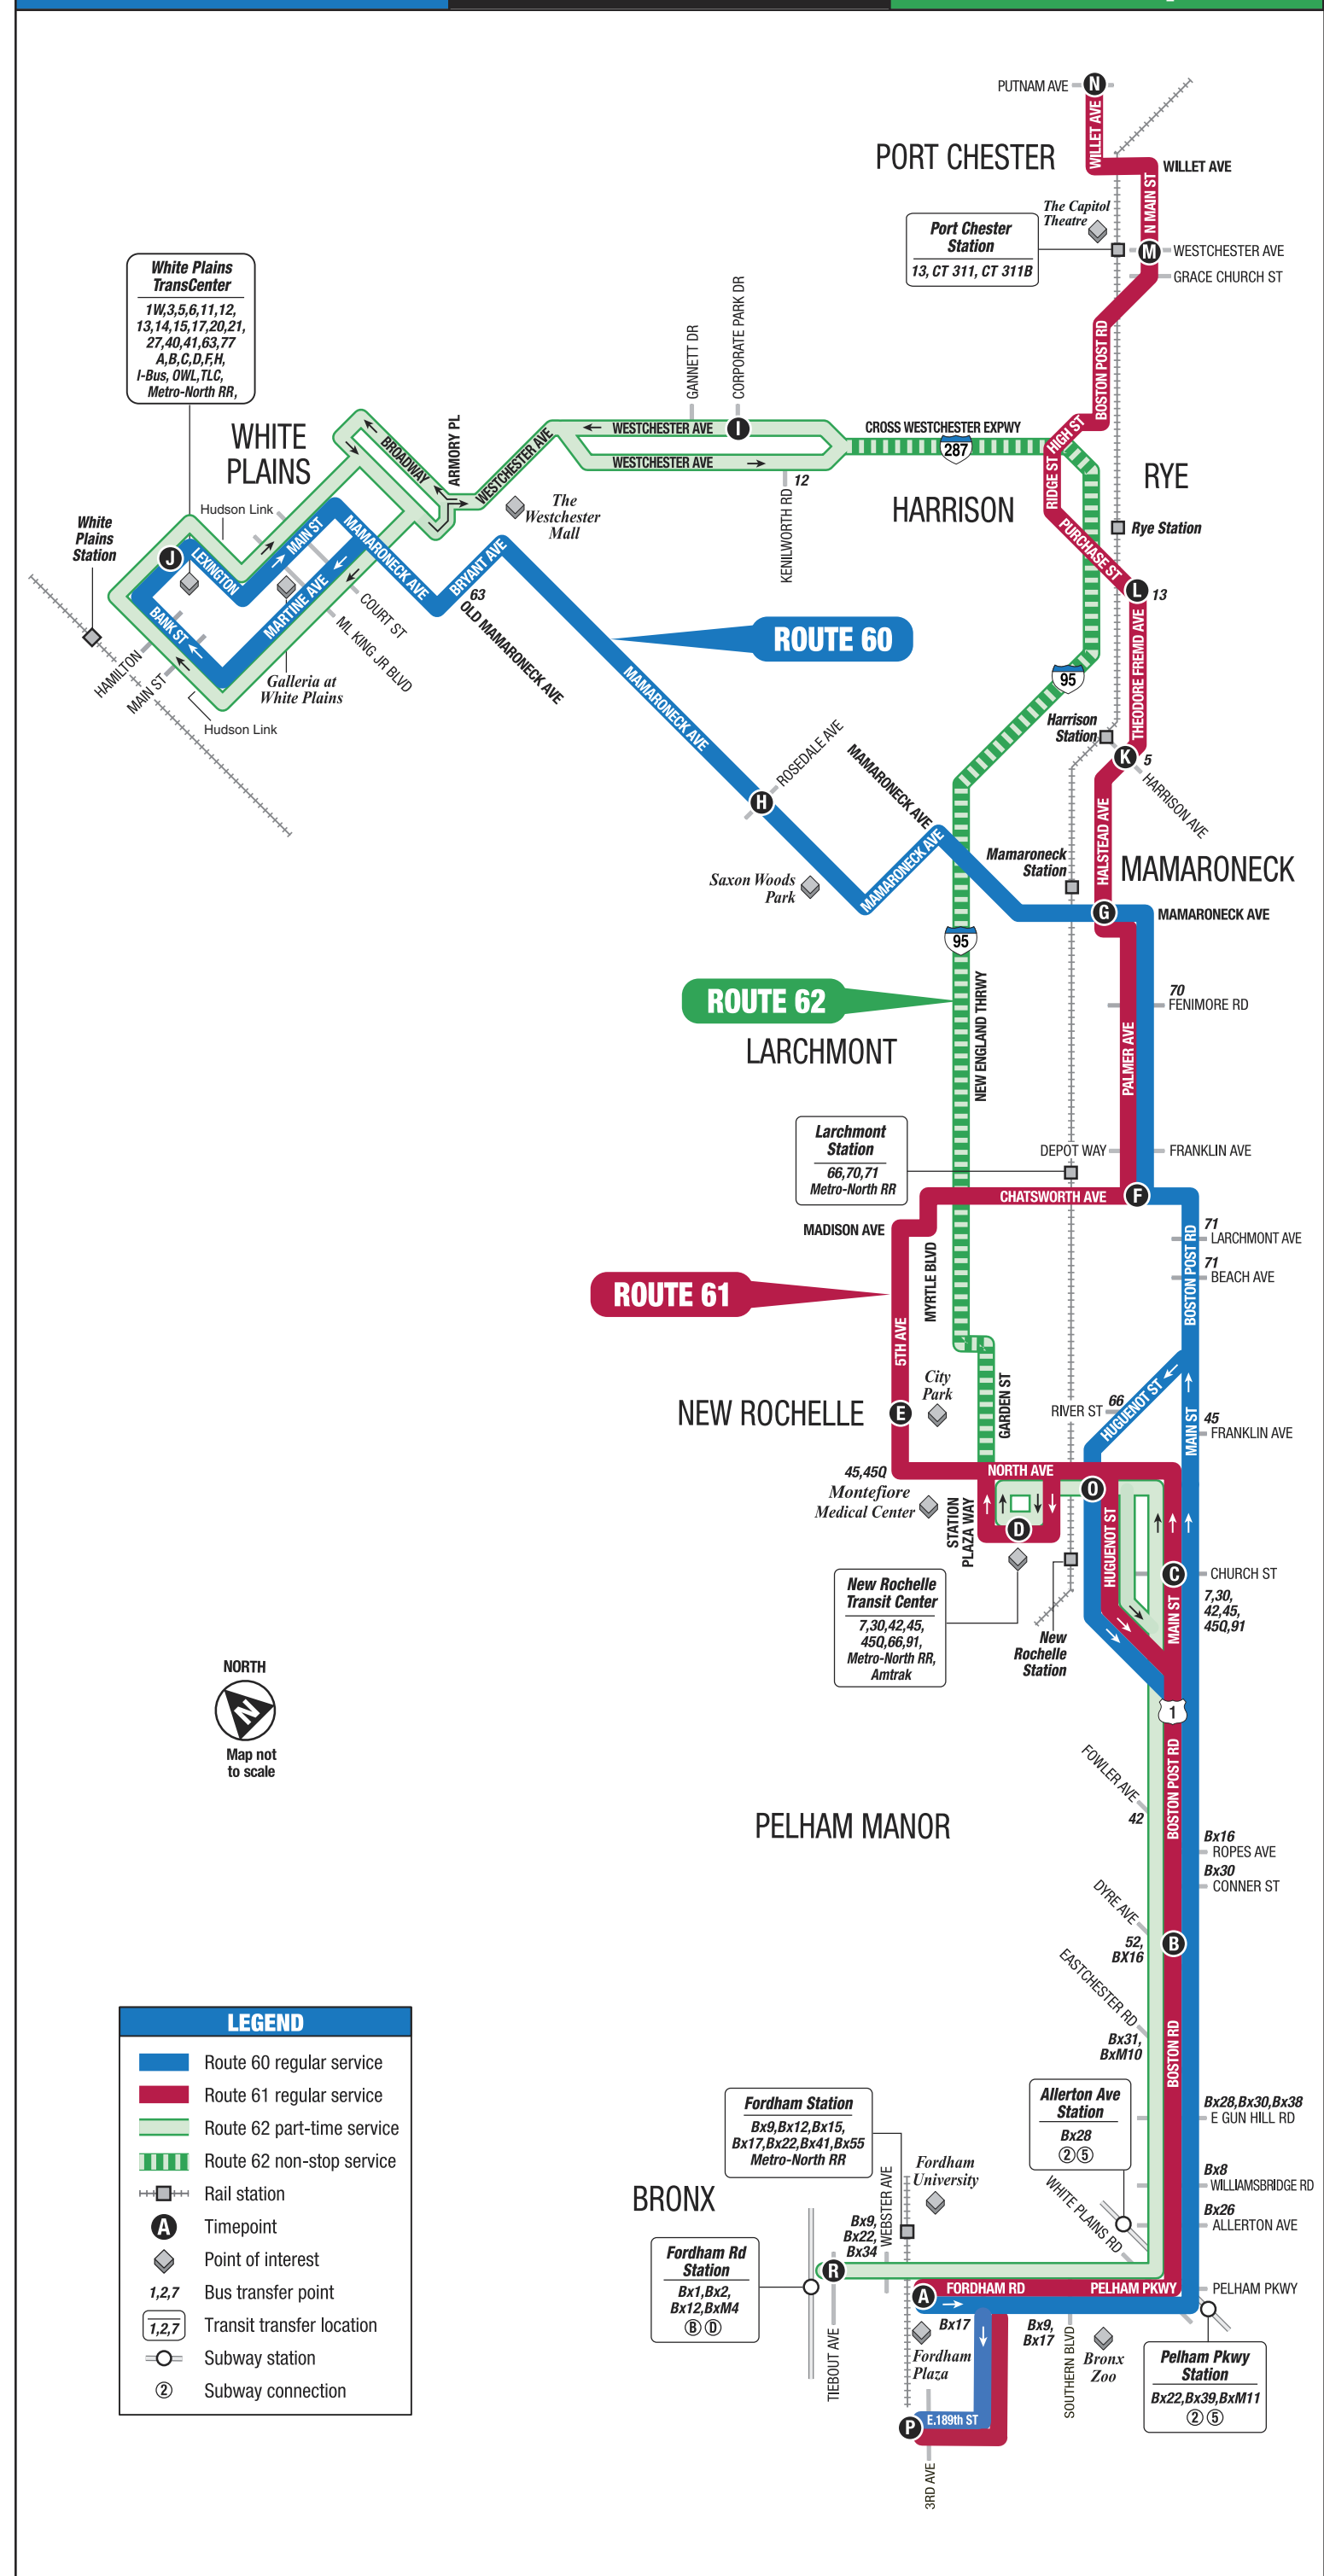

ROUTE 60: Local

ROUTE 61: Local

ROUTE 62: Express

ROUTES 60 AND 62: THE BRONX AND NEW ROCHELLE TO WHITE PLAINS / MONDAY – FRIDAY

		R	A	B	C	F	G	H	J
		Fordham Rd at Tiebout Ave	Fordham Rd at 3rd Ave	Boston Rd at Dyre Ave	Main St at Church St	Chatsworth Ave at Palmer Ave	Mamaroneck RR Station (New Haven Line)	Mamaroneck Ave at Rosedale Ave	TransCenter (Lane B)
ROUTE		BRONX			NEW ROCHELLE	LARCHMONT	MAMARONECK	WHITE PLAINS	
60	AM	—	—	—	5:30	5:38	5:45	—	—
60		—	5:35	5:58	6:14	6:20	6:32	6:40	6:57
60		—	6:00	6:23	6:39	6:51	7:03	7:15	7:34
60		—	6:15	6:40	6:58	7:11	7:23	7:32	7:50
62		①	6:30	6:56	7:14	—	—	—	8:00
60		—	6:40	7:07	7:25	7:41	7:55	8:07	8:25
60		—	6:50	7:17	7:35	7:50	8:03	8:15	8:33
60		7:00	—	7:28	7:46	—	—	—	8:26
60		—	7:05	7:33	7:53	8:09	8:21	8:33	8:50
62		7:15	—	7:47	8:05	—	—	—	8:44
60		—	—	—	8:27	8:43	8:54	9:05	9:21
60		—	7:37	8:07	8:28	8:44	8:53	9:06	9:22
62		7:40	—	8:09	8:26	—	—	—	9:04
60		—	8:15	8:43	9:02	9:18	9:29	9:40	9:56
60		—	8:45	9:12	9:30	9:46	9:56	10:06	10:22
60		—	9:15	9:44	10:02	10:17	10:26	10:36	10:53
60		—	9:45	10:14	10:32	10:48	10:57	11:07	11:25
60		—	10:15	10:42	10:58	11:14	11:25	11:35	11:53
60		—	10:45	11:12	11:28	11:44	11:55	12:05	12:23
60		—	11:15	11:42	11:58	12:14	12:25	12:35	12:53
60	PM	—	11:35	12:02	12:18	12:34	12:45	12:55	1:13
60		—	12:05	12:33	12:50	1:06	1:18	1:29	1:47
60		—	12:35	1:04	1:22	1:38	1:50	2:03	2:21
60		—	1:05	1:34	1:54	2:10	2:22	2:35	2:53
60	②	—	—	—	—	—	—	—	2:53
60	②	—	—	—	—	—	—	—	2:53
60		—	1:30	1:59	2:19	2:37	2:49	3:02	3:20
60		—	2:00	2:29	2:49	3:07	3:19	3:32	3:50
60	③	—	—	—	—	—	—	3:42	4:12
60	③	—	—	—	—	—	—	3:49	4:20
60	③	—	—	—	—	—	—	4:05	4:35
60	③	—	3:00	3:32	3:51	4:09	4:20	4:32	4:50
60	③	—	—	—	—	—	—	4:35	5:05
60	③	—	3:30	4:02	4:21	4:39	4:50	5:02	5:20
60	③	—	—	—	—	—	—	5:05	5:17
60	③	—	4:00	4:27	4:46	5:04	5:15	5:27	5:45
60	③	—	4:25	4:54	5:13	5:30	5:41	5:53	6:11
60	③	—	5:00	5:27	5:46	5:58	6:11	6:20	6:37
60	③	—	—	—	—	—	—	6:37	6:55
60	③	—	5:55	6:23	6:41	6:54	7:03	7:11	7:26
60	③	—	6:35	6:59	7:16	7:27	7:35	7:43	7:58
60	③	—	7:05	7:29	7:46	7:55	8:03	8:11	8:23
60	③	—	7:40	8:04	8:21	8:30	8:38	8:46	8:58
60	③	—	8:10	8:34	8:51	9:00	9:08	9:16	9:28
60	③	—	8:40	9:04	9:21	9:30	9:38	9:46	9:58
60	③	—	9:20	9:44	9:59	10:06	10:10	—	—

- ① This trip continues to Skyline Drive via Route 27.
- ② Trip begins on Mamaroneck Avenue at Stepinac High School at 2:38 p.m. on school days only.
- ③ Trip does not serve Bryant Ave or Old Mamaroneck Rd in White Plains.

ROUTES 60 AND 62: WHITE PLAINS TO NEW ROCHELLE AND THE BRONX / MONDAY – FRIDAY