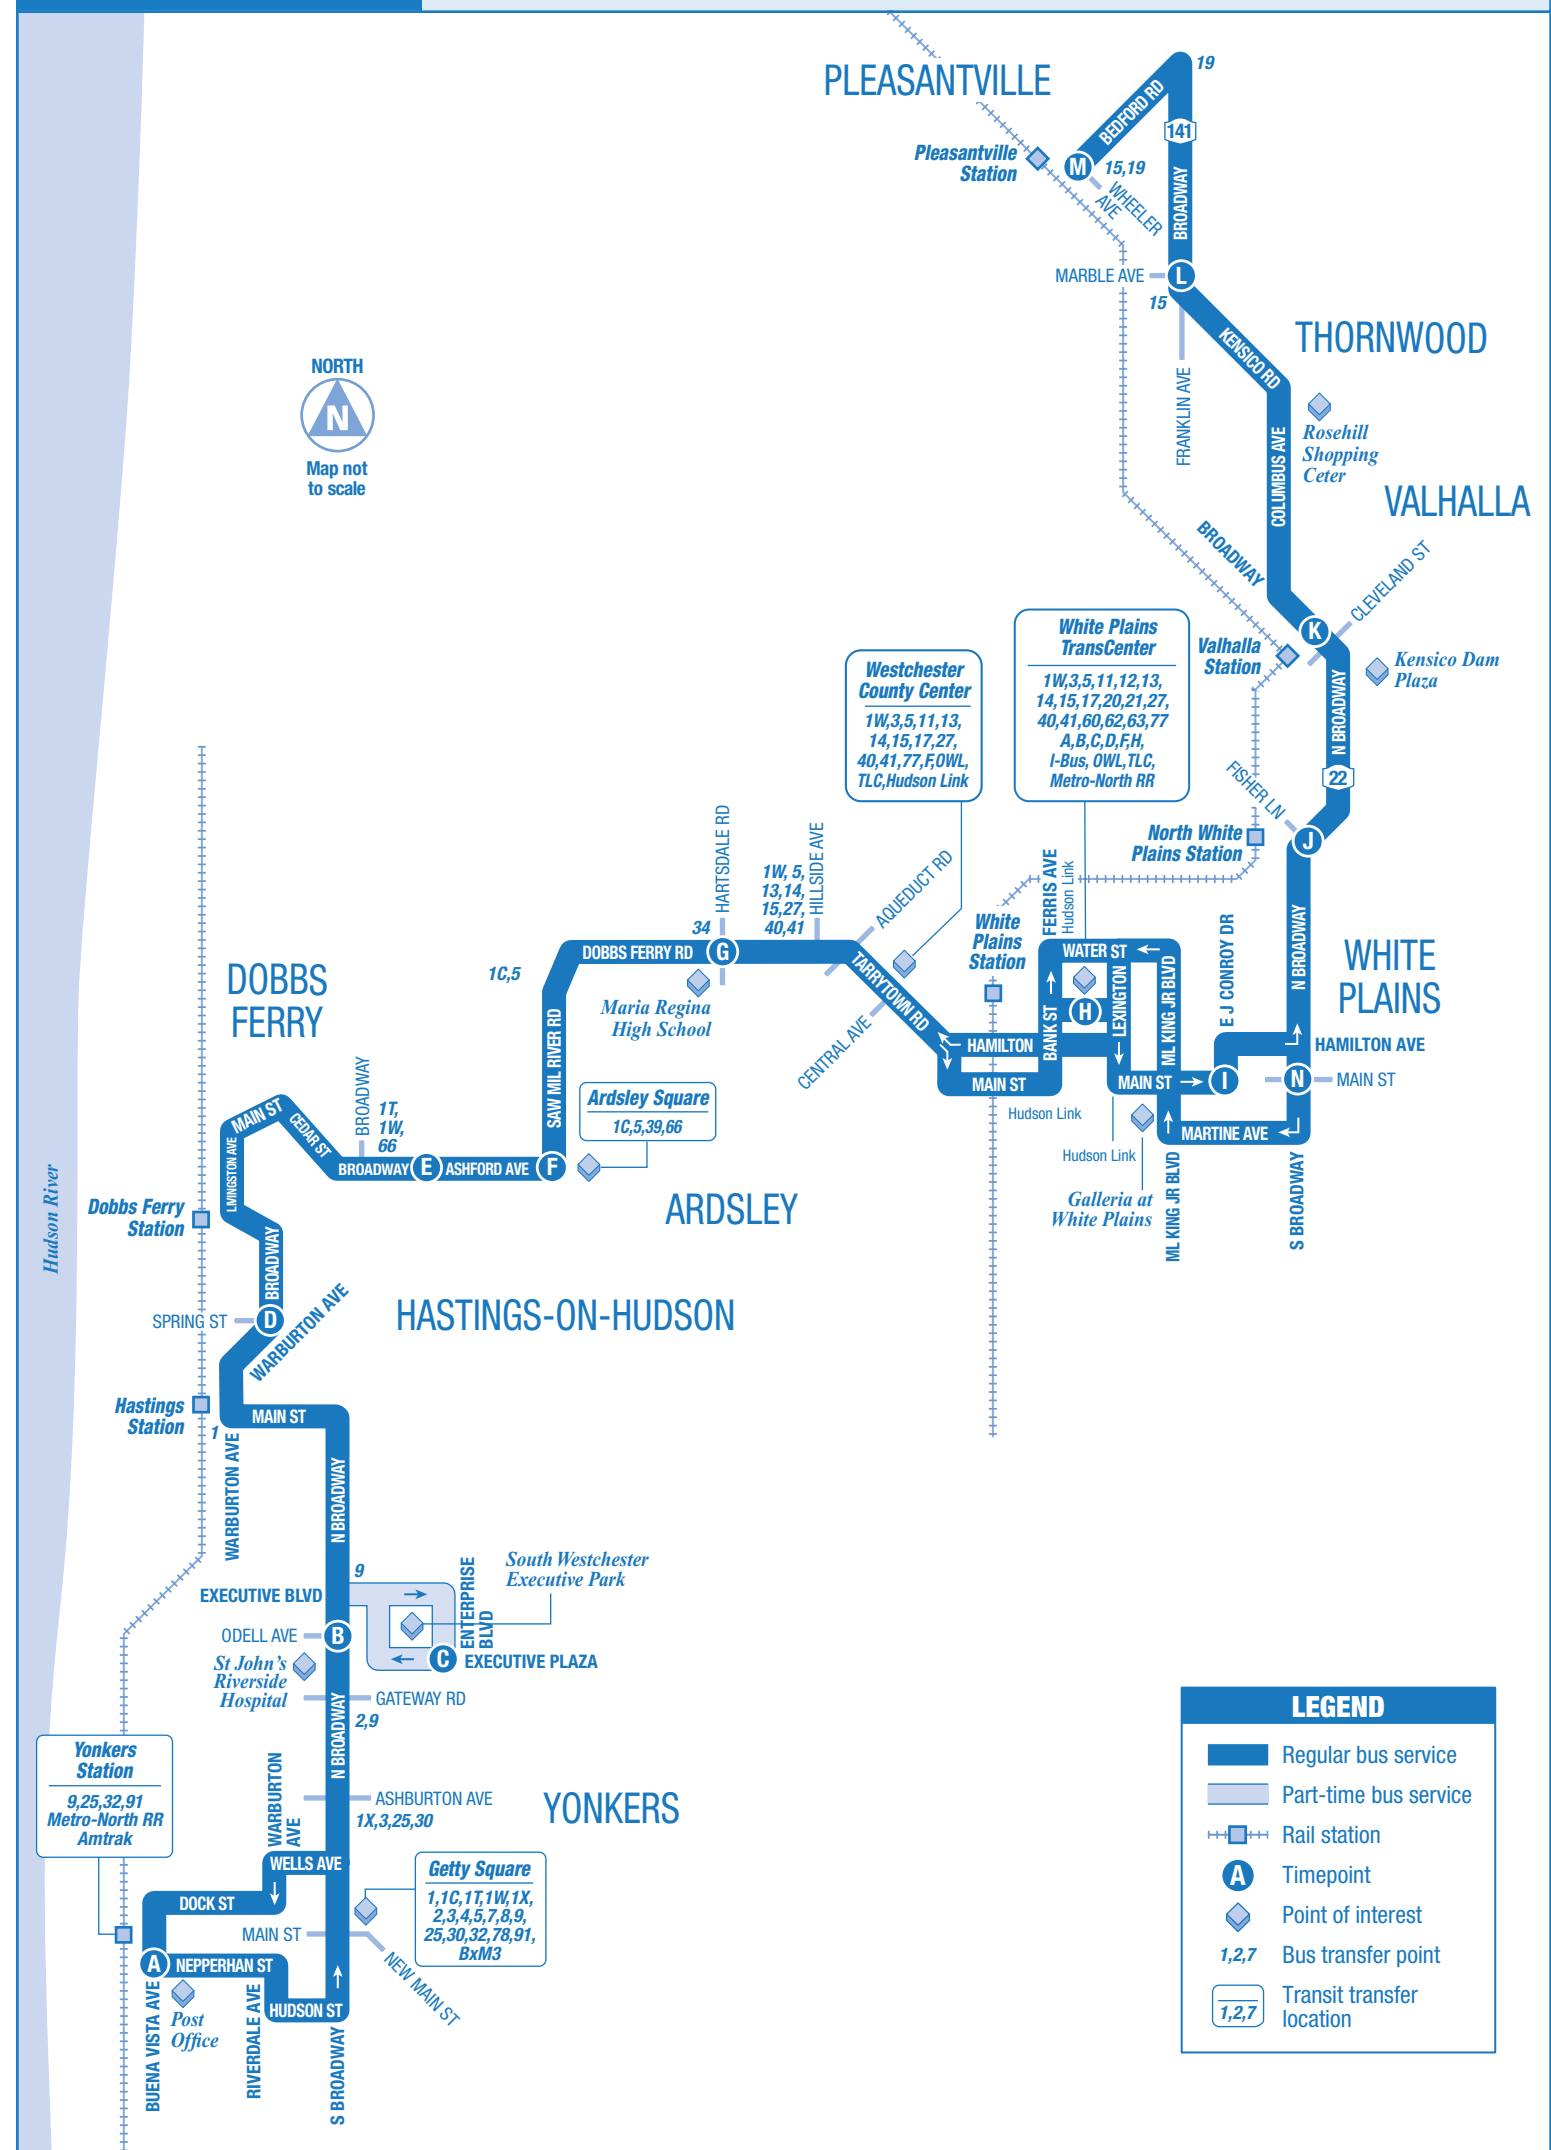

ROUTE 6: Local

Yonkers • White Plains • Pleasantville

YONKERS TO WHITE PLAINS AND PLEASANTVILLE / MONDAY – FRIDAY

	A Yonkers RR Station (Hudson Line)	B St. John's Hospital	C South Westchester Executive Park	D Warburton Ave at Spring St	E Broadway at Ashford Ave	F Saw Mill River Rd at Ashford Ave	G Dobbs Ferry Rd at Hartsdale Rd	H TransCenter (Lane B)	I E J Conroy Dr at Main St	J N Broadway at Fisher Ln	K Broadway at Cleveland St	L Kensico Rd at Marble Ave	M Bedford Rd at Wheeler Ave
	YONKERS			HASTINGS-ON-HUDSON	DOBBS FERRY	ARDSLEY	WHITE PLAINS			VALHALLA	THORNWOOD	PLEASANTVILLE	
AM	5:38	5:51	—	5:58	6:05	6:11	6:18	6:27	—	—	—	—	—
	6:05	6:18	—	6:25	6:32	6:38	6:45	6:56	7:01	7:08	7:13	7:24	7:30
	6:33	6:46	6:49	6:56	—	—	—	—	—	—	—	—	—
	6:47	7:00	—	7:07	7:14	7:20	7:28	7:41	7:46	—	—	—	—
	6:50	7:03	—	7:10	7:17	7:23	7:31	7:44	7:44	7:57	8:03	8:14	8:20
	7:15	7:30	—	7:38	7:47	7:55	8:04	8:17	8:22	8:30	8:36	8:47	8:53
	7:33	7:47	7:51	—	—	—	—	—	—	—	—	—	—
	7:35	7:51	—	7:59	8:08	8:15	8:23	8:38	8:43	8:51	8:57	9:09	9:15
	7:53	8:09	8:13	—	—	—	—	—	—	—	—	—	—
	7:55	8:10	—	8:19	8:28	8:35	8:43	8:56	9:01	—	—	—	—
	8:13	8:29	8:33	—	—	—	—	—	—	—	—	—	—
	8:15	8:31	—	8:39	8:47	8:54	9:02	9:13	9:18	9:26	9:32	9:44	9:50
	8:45	9:01	—	9:09	9:17	9:24	9:32	9:43	9:48	—	—	—	—
	9:15	9:31	—	9:39	9:47	9:54	10:02	10:13	10:18	10:25	10:30	10:41	10:47
	9:45	10:01	—	10:09	10:17	10:24	10:32	10:43	10:48	—	—	—	—
	10:15	10:31	—	10:39	10:47	10:54	11:02	11:13	11:18	11:25	11:30	11:41	11:47
	10:45	11:01	—	11:09	11:17	11:24	11:32	11:43	11:48	—	—	—	—
	11:15	11:31	—	11:39	11:47	11:54	12:02	12:13	12:18	12:25	12:30	12:41	12:47
	11:45	12:01	—	12:09	12:17	12:24	12:32	12:43	12:48	—	—	—	—
PM	12:15	12:31	—	12:40	12:48	12:55	1:03	1:14	1:19	1:26	1:32	1:43	1:49
	12:45	1:01	—	1:10	1:18	1:25	1:33	1:44	1:49	—	—	—	—
	1:13	1:29	—	1:37	1:46	1:53	2:01	2:12	2:17	2:24	2:30	2:41	2:47
	1:43	1:59	—	2:07	2:16	2:23	2:31	2:42	2:47	2:54	3:00	3:11	3:17
	2:15	2:31	—	2:39	2:48	2:55	3:03	3:16	3:21	3:29	3:35	3:46	3:53
①	2:45	3:01	—	3:09	3:18	3:25	3:33	3:46	3:51	3:59	4:05	4:17	4:23
	3:15	3:31	—	3:39	3:48	3:55	4:03	4:16	4:21	4:29	4:35	4:46	4:52
	3:30	3:46	—	3:54	—	—	—	—	—	—	—	—	—
	3:45	4:00	—	4:07	4:16	4:23	4:31	4:46	4:51	4:59	5:05	5:16	5:22
	4:00	4:15	—	4:22	—	—	—	—	—	—	—	—	—
	4:15	4:30	—	4:37	4:46	4:53	5:01	5:16	5:21	5:29	5:35	5:46	5:52
	4:30	4:45	—	4:52	—	—	—	—	—	—	—	—	—
	4:45	5:00	—	5:07	5:16	5:22	5:31	5:46	5:51	5:59	6:05	6:16	6:22
	5:05	5:20	—	5:27	—	—	—	—	—	—	—	—	—
	5:15	5:30	—	5:37	5:45	5:50	5:56	6:11	6:16	6:24	6:30	6:41	6:47
	5:33	5:48	—	5:53	—	—	—	—	—	—	—	—	—
	5:50	6:05	—	6:10	6:17	6:22	6:27	6:39	6:44	—	—	—	—
	6:20	6:35	—	6:40	—	—	—	—	—	—	—	—	—
	6:35	6:50	—	6:55	—	—	—	7:10	7:13	7:20	7:25	7:33	7:38
	7:00	7:15	—	7:20	7:26	7:31	7:37	7:46	7:49	—	—	—	—
	7:20	7:35	—	7:40	—	—	—	—	—	—	—	—	—
	8:10	8:25	—	8:30	8:36	8:41	8:47	8:56	8:59	—	—	—	—
	9:05	9:20	—	9:25	9:31	9:36	9:42	9:51	9:54	—	—	—	—
	—	—	—	—	—	—	—	10:10	10:13	10:20	10:25	10:33	10:38

① Shaded trips operate only on school days.
① Trip begins at Maria Regina High School at 2:45 p.m.

PLEASANTVILLE TO WHITE PLAINS AND YONKERS / MONDAY – FRIDAY