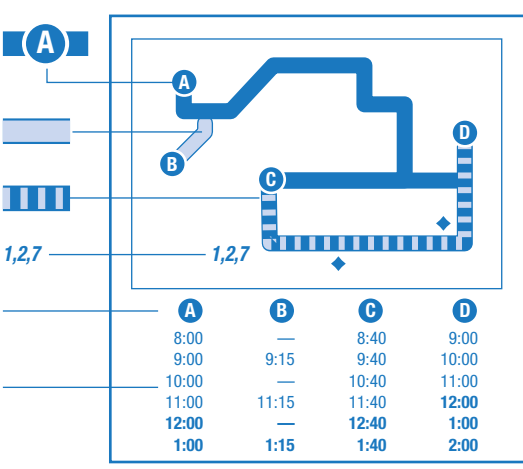

WHITE PLAINS TO YONKERS / SUNDAY

	N N Broadway at Main St	H TransCenter (Lane F)	G Dobbs Ferry Rd at Hartsdale Rd	F Saw Mill River Rd at Ashford Ave	E Broadway at Ashford Ave	D Warburton Ave at Spring St	B St. John's Hospital	A Yonkers Post Office
	WHITE PLAINS			ARDSLEY SQUARE	DOBBS FERRY	HASTINGS-ON-HUDSON	YONKERS	
PM	11:30	11:37	11:47	11:56	12:01	12:09	12:16	12:27
	12:50	12:57	1:07	1:16	1:21	1:29	1:36	1:47
	2:10	2:17	2:27	2:36	2:41	2:49	2:56	3:07
	3:30	3:37	3:47	3:56	4:01	4:09	4:16	4:27
	4:50	4:57	5:07	5:16	5:21	5:29	5:36	5:47
	6:05	6:12	6:22	6:31	6:36	6:44	6:51	7:02

INSTRUCTIONS

The bus passes this location at listed times. Look for the column of times below the matching symbol in the schedule.

Only certain trips operate along this portion of the route. See the schedule for trips that operate here.

The bus operates express along the route. No stops are made unless indicated by the ♦ symbol.

Transfer point. Shows where this bus intersects with other bus routes.

The bus stops at the times listed below the symbol. Light times are A.M.; bold times are P.M.

The timetable shows when the bus is scheduled to depart. Actual departure times may vary and depend upon traffic and weather conditions. Arrive at the bus stop about 5 minutes early to avoid missing the bus.

©2010 WCDOT, Design by Smartmaps, Inc.

BEE-LINE HOLIDAY SCHEDULE

HOLIDAY	SCHEDULE IN EFFECT
New Years Day.....	Sunday
Martin Luther King, Jr. Day.....	Saturday
Presidents' Day.....	Saturday
Memorial Day.....	Sunday
Juneteenth Observed.....	Weekday
Independence Day.....	Sunday
Labor Day.....	Sunday
Columbus Day.....	Weekday
Election Day.....	Weekday
Veterans Day.....	Weekday
Thanksgiving Day.....	No Service
Christmas Day.....	No Service

For Bee-Line Bus/ Metro-North Connections

Consider Combined Fare Discounts using

UniTicket

the Monthly Bus-to-Train Pass

UniTicket is a reduced-rate ticket combining monthly round-trip local bus fare with train fare.

UniTicket is available through any Metro-North ticket office.

It is accepted for the bus fare to & from a railroad station listed on the ticket.

For more information, call **Metro-North Railroad at (212) 532-4900**

Bee-Line Cash and MetroCard Fares

Effective April 21, 2019

Cash Fares (Coins Only)	
One Ride.....	$2.75
Paper Transfer to Bee-Line & NYC Buses.....	FREE
Senior/Disabled Reduced Fare One Ride.....	$1.35
Senior/Disabled Paper Transfer to Bee-Line & NYC Buses.....	FREE
BXMAC One Ride.....	$7.50
BXMAC Senior/Disabled Reduced Fare (Off-Peak Only).....	$3.75

Pay-Per-Ride MetroCard Fares	
(Includes One Transfer to Bee-Line Buses, NYC Buses & Subways)	
One Ride with Transfer.....	$2.75
Senior/Disabled Reduced Fare One Ride with Transfer.....	$1.35
Unlimited Ride 30-Day MetroCard Fare.....	$127.00
Unlimited Ride 7-Day MetroCard Fare.....	$33.00

Transfers

(1) Paper transfers will be accepted on all local routes, except the same route initially boarded. Paper transfers must be obtained at the time of initial boarding.

(2) Pay-Per-Ride MetroCards will be accepted on all Bee-Line routes, except the same route initially boarded, NYC local buses and subways with no additional fare charged to the card, within two hours of the initial boarding.

Senior/Disabled Reduced Fares

Reduced fares are available to riders at least 65 years of age, certified disabled persons and valid Medicare card holders with proper photo identification.

MetroCard reduced fares are available only to holders of a personalized Reduced-Fare MetroCard. For more information call (718) 330-1234 or go to www.mta.info/metrocard.

the bee-line system

Effective December 20, 2021

LOCAL ROUTE

6

Yonkers
White Plains
Pleasantville

ALSO SERVING

- Hastings
- Dobbs Ferry
- Ardsley
- Valhalla

GOOGLE MAPS

Get Real-time Bee-Line info through

Westchester

gov.com

www.westchestergov.com/bee-linebus