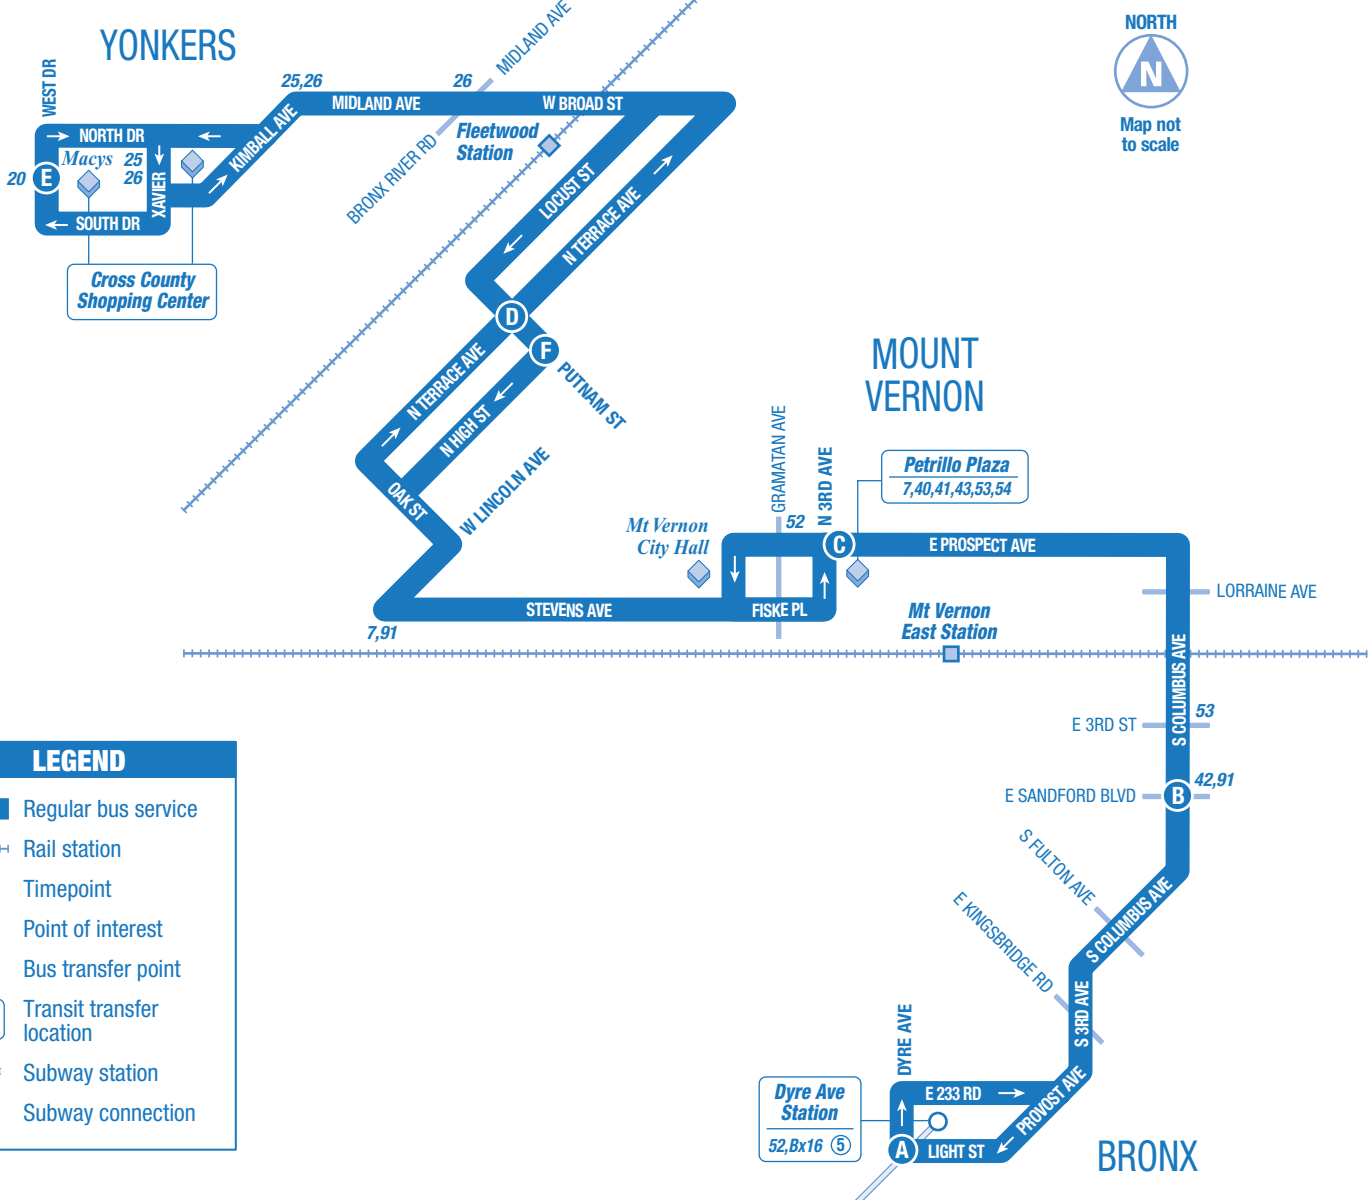

# ROUTE 55: Local

# The Bronx • Mount Vernon • Yonkers

## THE BRONX TO YONKERS / MONDAY – FRIDAY

	<b>A</b> Light St at Dyre Ave (Subway Station)	<b>B</b> S Columbus Ave at E Sanford Blvd	<b>C</b> E Prospect Ave between N 3rd Ave and Park Ave (Petrillo Plaza)	<b>D</b> N Terrace Ave at Putnam St	<b>E</b> Cross County Shopping Center (Macy's)
--	--	--	---	--	---

## YONKERS TO THE BRONX / MONDAY – FRIDAY

	<b>E</b> Cross County Shopping Center (Macy's)	<b>F</b> Putnam St at N High St	<b>C</b> E Prospect Ave between N 3rd Ave and Park Ave (Petrillo Plaza)	<b>B</b> S Columbus Ave at E Sanford Blvd	<b>A</b> Light St at Dyre Ave (Subway Station)
--	---	--	---	--	--