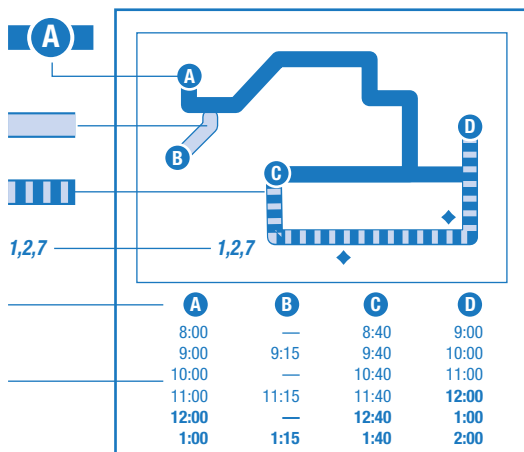

BEE-LINE HOLIDAY SCHEDULE

HOLIDAY	SCHEDULE IN EFFECT
New Years Day.....	Sunday
Martin Luther King, Jr. Day.....	Saturday
Presidents' Day.....	Saturday
Memorial Day.....	Sunday
Independence Day.....	Sunday
Labor Day.....	Sunday
Columbus Day.....	Weekday
Election Day.....	Weekday
Veterans Day.....	Weekday
Thanksgiving Day.....	No Service
Christmas Day.....	No Service