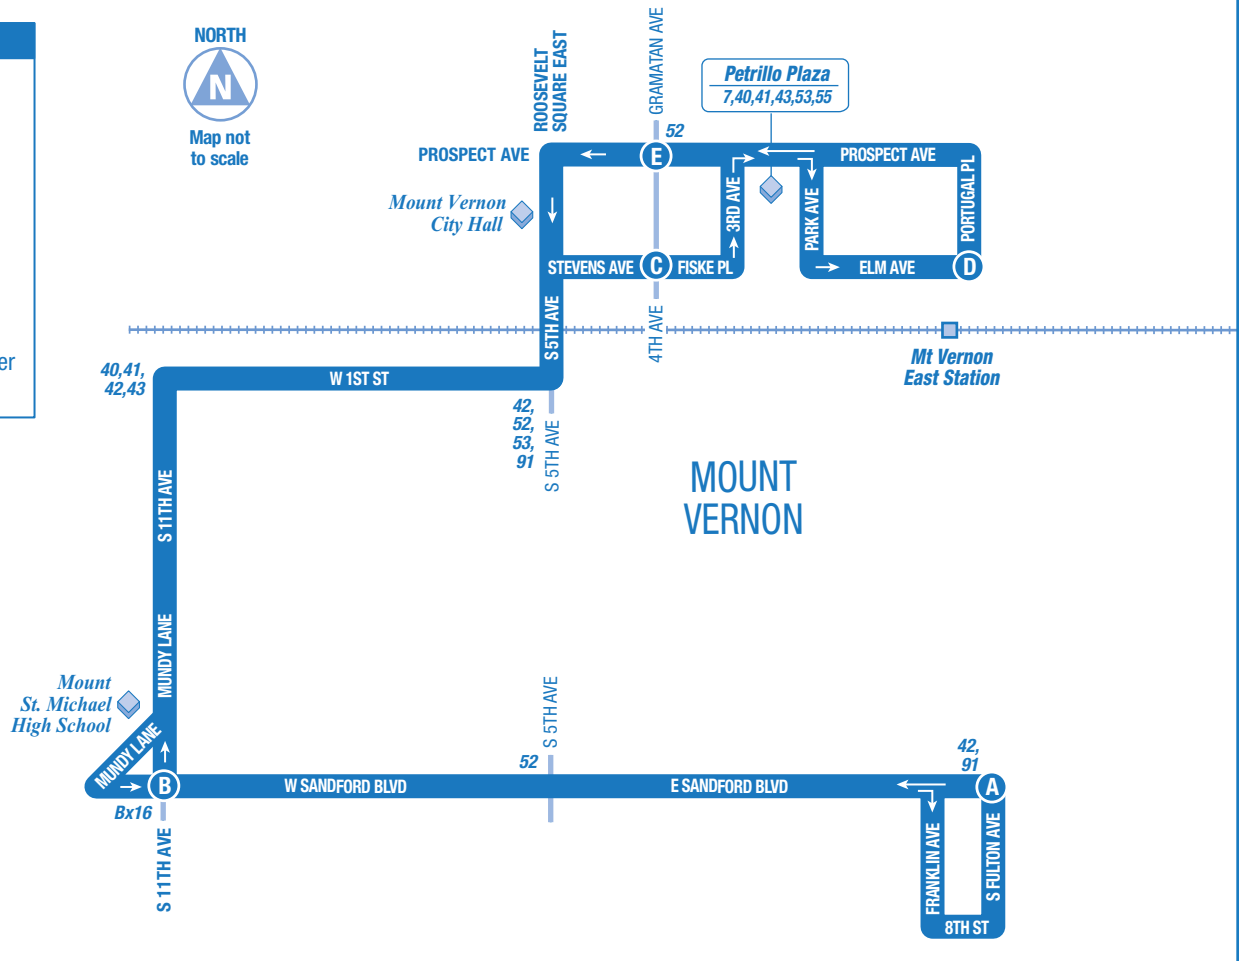

# ROUTE 54: Local

# Mount Vernon

**LEGEND**

- Regular bus service
- Rail station
- Timepoint
- Point of interest
- 1,2,7** Bus transfer point
- Transit transfer location

## TO DOWNTOWN / MONDAY – FRIDAY

<b>A</b>	<b>B</b>	<b>C</b>	<b>D</b>
S Fulton Ave at E Sandford Blvd	W Sandford Blvd at S 11th Ave	Stevens Ave at Gramatan Ave	Mt. Vernon East RR Station (New Haven Line)

LOCAL ROUTE