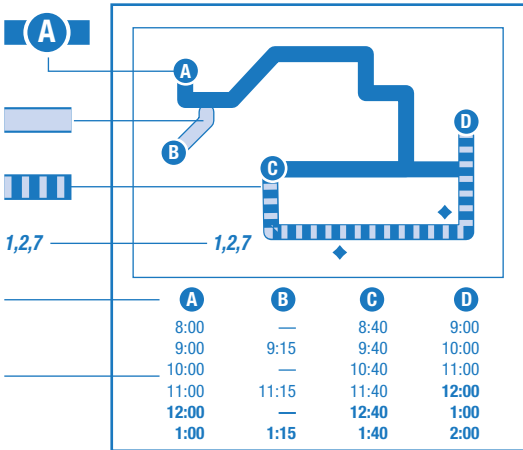

INSTRUCTIONS

The bus passes this location at listed times. Look for the column of times below the matching symbol in the schedule.

Only certain trips operate along this portion of the route. See the schedule for trips that operate here.

The bus operates express along the route. No stops are made unless indicated by the F symbol.

Transfer point. Shows where this bus intersects with other bus routes.

The bus stops at the times listed below the symbol. Light times are A.M.; bold times are P.M.

The timetable shows when the bus is scheduled to depart. Actual departure times may vary and depend upon traffic and weather conditions. Arrive at the bus stop about 5 minutes early to avoid missing the bus.

©2010 WCDOT, Design by Smartmaps, Inc.

BEE-LINE HOLIDAY SCHEDULE

HOLIDAY	SCHEDULE IN EFFECT
New Years Day.....	Sunday
Martin Luther King, Jr. Day.....	Saturday
Presidents' Day.....	Saturday
Memorial Day.....	Sunday
Independence Day.....	Sunday
Labor Day.....	Sunday
Columbus Day.....	Weekday
Election Day.....	Weekday
Veterans Day.....	Weekday
Thanksgiving Day.....	No Service
Christmas Day.....	No Service

Bee-Line Cash and MetroCard Fares

Effective April 21, 2019

Cash Fares (Coins Only)

One Ride.....	$2.75
Paper Transfer to Bee-Line & NYC Buses.....	FREE
Senior/Disabled Reduced Fare One Ride.....	$1.35
Senior/Disabled Paper Transfer to Bee-Line & NYC Buses.....	FREE
BXM4C One Ride.....	$7.50
BXM4C Senior/Disabled Reduced Fare (Off-Peak Only).....	$3.75

Pay-Per-Ride MetroCard Fares

(Includes One Transfer to Bee-Line Buses, NYC Buses & Subways)

One Ride with Transfer.....	$2.75
Senior/Disabled Reduced Fare One Ride with Transfer.....	$1.35

Unlimited Ride 30-Day MetroCard Fare.....$127.00

Unlimited Ride 7 Day MetroCard Fare.....$33.00

Transfers

(1) Paper transfers will be accepted on all local routes, except the same route initially boarded. Paper transfers must be obtained at the time of initial boarding.

(2) Pay-Per-Ride MetroCards will be accepted on all Bee-Line routes, except the same route initially boarded, NYC local buses and subways with no additional fare charged to the card, within two hours of the initial boarding.

Senior/Disabled Reduced Fares

Reduced fares are available to riders at least 65 years of age, certified disabled persons and valid Medicare card holders with proper photo identification.

MetroCard reduced fares are available only to holders of a personalized Reduced-Fare MetroCard. For more information call (718) 330-1234 or go to www.mta.info/metrocard.

Customer Service

www.westchester.gov.com/beeine

24-Hour Automated Schedule Information (914) 813-7777
Representatives are available 8 a.m. to 4 p.m. weekdays

Lost & Found (914) 376-6361

Large print timetables are available upon request.

Hard of hearing individuals can use the

New York State 711 Relay Service

Fares, schedule and equipment are subject to change

the *bee-line* system
Effective June 21, 2021

LOCAL ROUTE

54

Mount
Vernon

ALSO SERVING

- South 11th Avenue
- Mundy Lane
- Sandford Boulevard

Get Real-time Bee-Line info through
GOOGLE MAPS