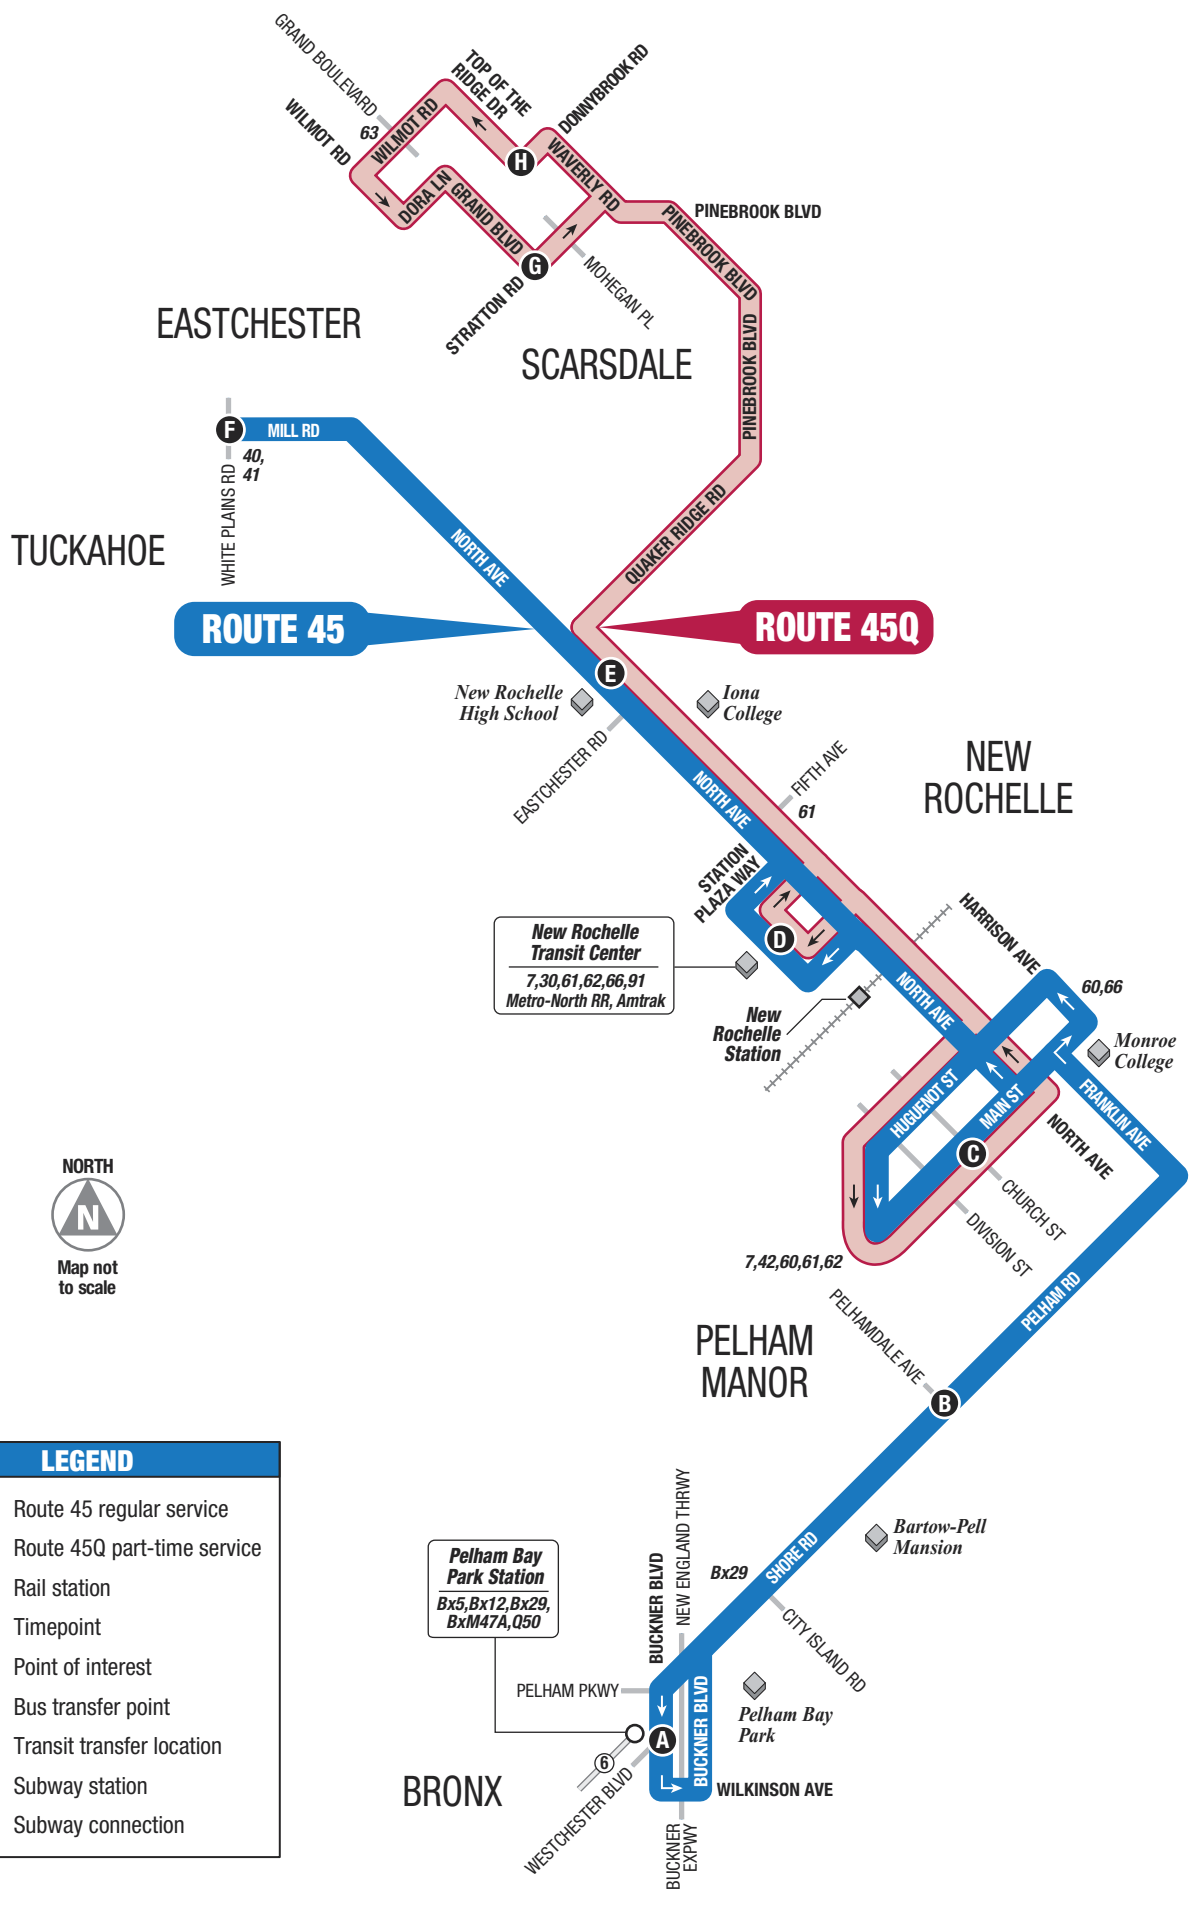

ROUTE 45: Local   **ROUTE 45Q: Local**   **The Bronx • Eastchester • Pelham Bay**

ROUTES 45 AND 45Q: THE BRONX TO NEW ROCHELLE AND EASTCHESTER / MONDAY – FRIDAY

		A Pelham Bay Park Subway Station	B Pelham Rd at Pelhamdale Ave	C Main St at Church St	D New Rochelle Transit Center (Platform D)	E North Ave at New Rochelle High School	F Mill Rd at White Plains Post Rd	G Stratton Rd at Grand Boulevard
ROUTE	BRONX	PELHAM MANOR	NEW ROCHELLE	NEW ROCHELLE	NEW ROCHELLE	NEW ROCHELLE	EASTCHESTER	SCARSDALE
45	AM	—	—	—	5:55	6:04	6:15	—
45	5:58	6:06	6:19	6:25	6:34	6:45	—	—
45	—	6:30	6:43	6:49	6:58	7:09	—	—
45	6:40	6:48	7:01	7:07	7:16	7:27	—	—
Ⓢ 45	—	—	7:27	7:33	7:42	7:53	—	—
Ⓢ 45	—	7:10	7:28	7:34	7:43	—	—	—
45	7:05	7:13	7:31	7:37	7:46	7:57	—	—
45	—	—	—	—	7:59	—	—	—
Ⓢ 45	7:35	7:43	—	—	8:01	—	—	—
45	7:40	7:48	8:06	8:12	8:21	8:30	—	—
Ⓢ 45	—	7:55	8:13	8:19	8:28	8:37	—	—
45	—	8:00	8:18	8:24	8:33	8:42	—	—
45Q	—	—	8:35	8:40	8:47	—	—	9:07
45Q	8:20	8:28	8:48	8:54	9:03	9:12	—	—
45	—	—	9:00	9:05	9:12	—	—	9:32
45	8:50	8:58	9:18	9:24	9:33	9:42	—	—
45	9:20	9:28	9:48	9:54	10:03	10:12	—	—
① 45	—	—	10:21	—	10:33	10:42	—	—
45	10:20	10:28	10:48	10:54	11:03	11:12	—	—
45	—	—	11:21	—	11:33	11:42	—	—
45	11:20	11:28	11:48	11:54	12:03	12:12	—	—
45	—	—	12:21	—	12:33	12:42	—	—
Ⓢ 45	PM	12:28	12:48	12:54	1:03	1:12	—	—
45	—	—	1:21	—	1:33	1:42	—	—
45	1:20	1:28	1:48	1:54	2:03	2:12	—	—
45	—	—	2:21	—	2:33	2:42	—	—
45	2:20	2:28	2:48	2:54	3:03	3:12	—	—
Ⓢ 45	—	—	—	—	3:16	—	—	3:39
① 45	—	—	3:21	—	3:33	3:42	—	—
45Q	—	—	3:33	3:38	3:45	—	—	—
45	3:20	3:28	3:48	3:54	4:03	4:12	—	—
45	3:50	3:58	4:18	4:24	4:33	4:42	—	—
45Q	—	—	4:35	4:40	4:47	—	—	—
45	4:20	4:28	4:48	4:54	5:03	5:12	—	—
45	4:50	4:58	5:18	5:22	5:31	5:42	—	—
45	5:20	5:28	5:46	5:52	6:01	6:12	—	—
45	5:50	5:58	6:11	6:17	6:23	6:37	—	—
45	6:26	6:34	6:47	6:53	7:02	7:13	—	—
45	6:56	7:04	7:17	7:22	7:22	7:43	—	—
45	7:26	7:34	7:47	7:53	8:02	8:13	—	—
45	8:19	8:27	8:40	8:46	8:55	9:06	—	—

Ⓢ This trip operates on school days only.
① This trip starts at New Rochelle Transit Center 6 minutes before the time indicated for Main St. at Church St.

ROUTES 45 AND 45Q: EASTCHESTER AND NEW ROCHELLE TO THE BRONX / MONDAY – FRIDAY