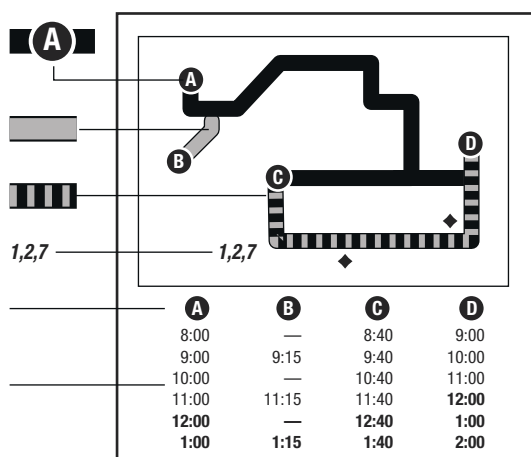

ROUTE 45: EASTCHESTER AND NEW ROCHELLE TO THE BRONX / SUNDAY

	F Mill Rd at White Plains Post Rd	E North Ave at New Rochelle High School	D New Rochelle Transit Center (Platform D)	C Main St at Church St	B Pelham Rd at Pelhamdale Ave	A Pelham Bay Park Subway Station
	EASTCHESTER	NEW ROCHELLE		PELHAM MANOR	BRONX	
AM	10:15 11:15	10:25 11:25	10:34 11:34	10:41 11:41	10:52 11:52	11:00 12:00
PM	12:15 1:15 2:15 3:22 4:22 5:15	12:25 1:25 2:25 3:32 4:32 5:25	12:34 1:34 2:34 3:41 4:41 5:34	12:41 1:41 2:41 3:48 4:48 5:41	12:52 1:52 2:52 3:59 4:59 5:52	1:00 2:00 3:00 4:07 5:07 6:00

INSTRUCTIONS

The bus passes this location at listed times. Look for the column of times below the matching symbol in the schedule.

Only certain trips operate along this portion of the route. See the schedule for trips that operate here.

The bus operates express along the route. No stops are made unless indicated by the ♦ symbol.

Transfer point. Shows where this bus intersects with other bus routes.

The bus stops at the times listed below the symbol. Light times are A.M.; bold times are P.M.

The timetable shows when the bus is scheduled to depart. Actual departure times may vary and depend upon traffic and weather conditions. Arrive at the bus stop about 5 minutes early to avoid missing the bus.

©2010 WCDOT, Design by Smartmaps, Inc.

BEE-LINE HOLIDAY SCHEDULE

HOLIDAY	SCHEDULE IN EFFECT
New Years Day.....	Sunday
Martin Luther King, Jr. Day.....	Saturday
Presidents' Day.....	Saturday
Memorial Day.....	Sunday
Juneteenth Observed.....	Weekday
Independence Day.....	Sunday
Labor Day.....	Sunday
Columbus Day.....	Weekday
Election Day.....	Weekday
Veterans Day.....	Weekday
Thanksgiving Day.....	No Service
Christmas Day.....	No Service

Bee-Line Cash and MetroCard Fares

Effective April 21, 2019

Cash Fares (Coins Only)	
One Ride.....	$2.75
Paper Transfer to Bee-Line & NYC Buses.....	FREE
Senior/Disabled Reduced Fare One Ride.....	$1.35
Senior/Disabled Paper Transfer to Bee-Line & NYC Buses.....	FREE
BXM4C One Ride.....	$7.50
BXM4C Senior/Disabled Reduced Fare (Off-Peak Only).....	$3.75
Pay-Per-Ride MetroCard Fares (Includes One Transfer to Bee-Line Buses, NYC Buses & Subways)	
One Ride with Transfer.....	$2.75
Senior/Disabled Reduced Fare One Ride with Transfer.....	$1.35
Unlimited Ride 30-Day MetroCard Fare.....	$127.00
Unlimited Ride 7-Day MetroCard Fare.....	$33.00
Transfers	
(1) Paper transfers will be accepted on all local routes, except the same route initially boarded. Paper transfers must be obtained at the time of initial boarding.	
(2) Pay-Per-Ride MetroCards will be accepted on all Bee-Line routes, except the same route initially boarded, NYC local buses and subways with no additional fare charged to the card, within two hours of the initial boarding.	
Senior/Disabled Reduced Fares	
Reduced fares are available to riders at least 65 years of age, certified disabled persons and valid Medicare card holders with proper photo identification.	
MetroCard reduced fares are available only to holders of a personalized Reduced-Fare MetroCard.	
For more information call (718) 330-1234 or go to www.mta.info/metrocard.	
Customer Service	
www.westchester.gov.com/beeine	
24-Hour Automated Schedule Information (914) 813-7777	
Representatives are available 8 a.m. to 4 p.m. weekdays	
Lost & Found (914) 376-6361	
Large print timetables are available upon request.	
Hard of hearing individuals can use the New York State 711 Relay Service	
Fares, schedule and equipment are subject to change	

the bee-line system

Effective December 20, 2021

45
LOCAL
Eastchester
New Rochelle
Pelham Bay

450
LOCAL
Top of the Ridge
New Rochelle

ROUTE 45 ALSO SERVES
North Avenue, Hudson Park and Pelham Road

ROUTE 450 ALSO SERVES
Pine Brook Boulevard and Quaker Ridge Road

Get Real-time Bee-Line info through
GOOGLE MAPS