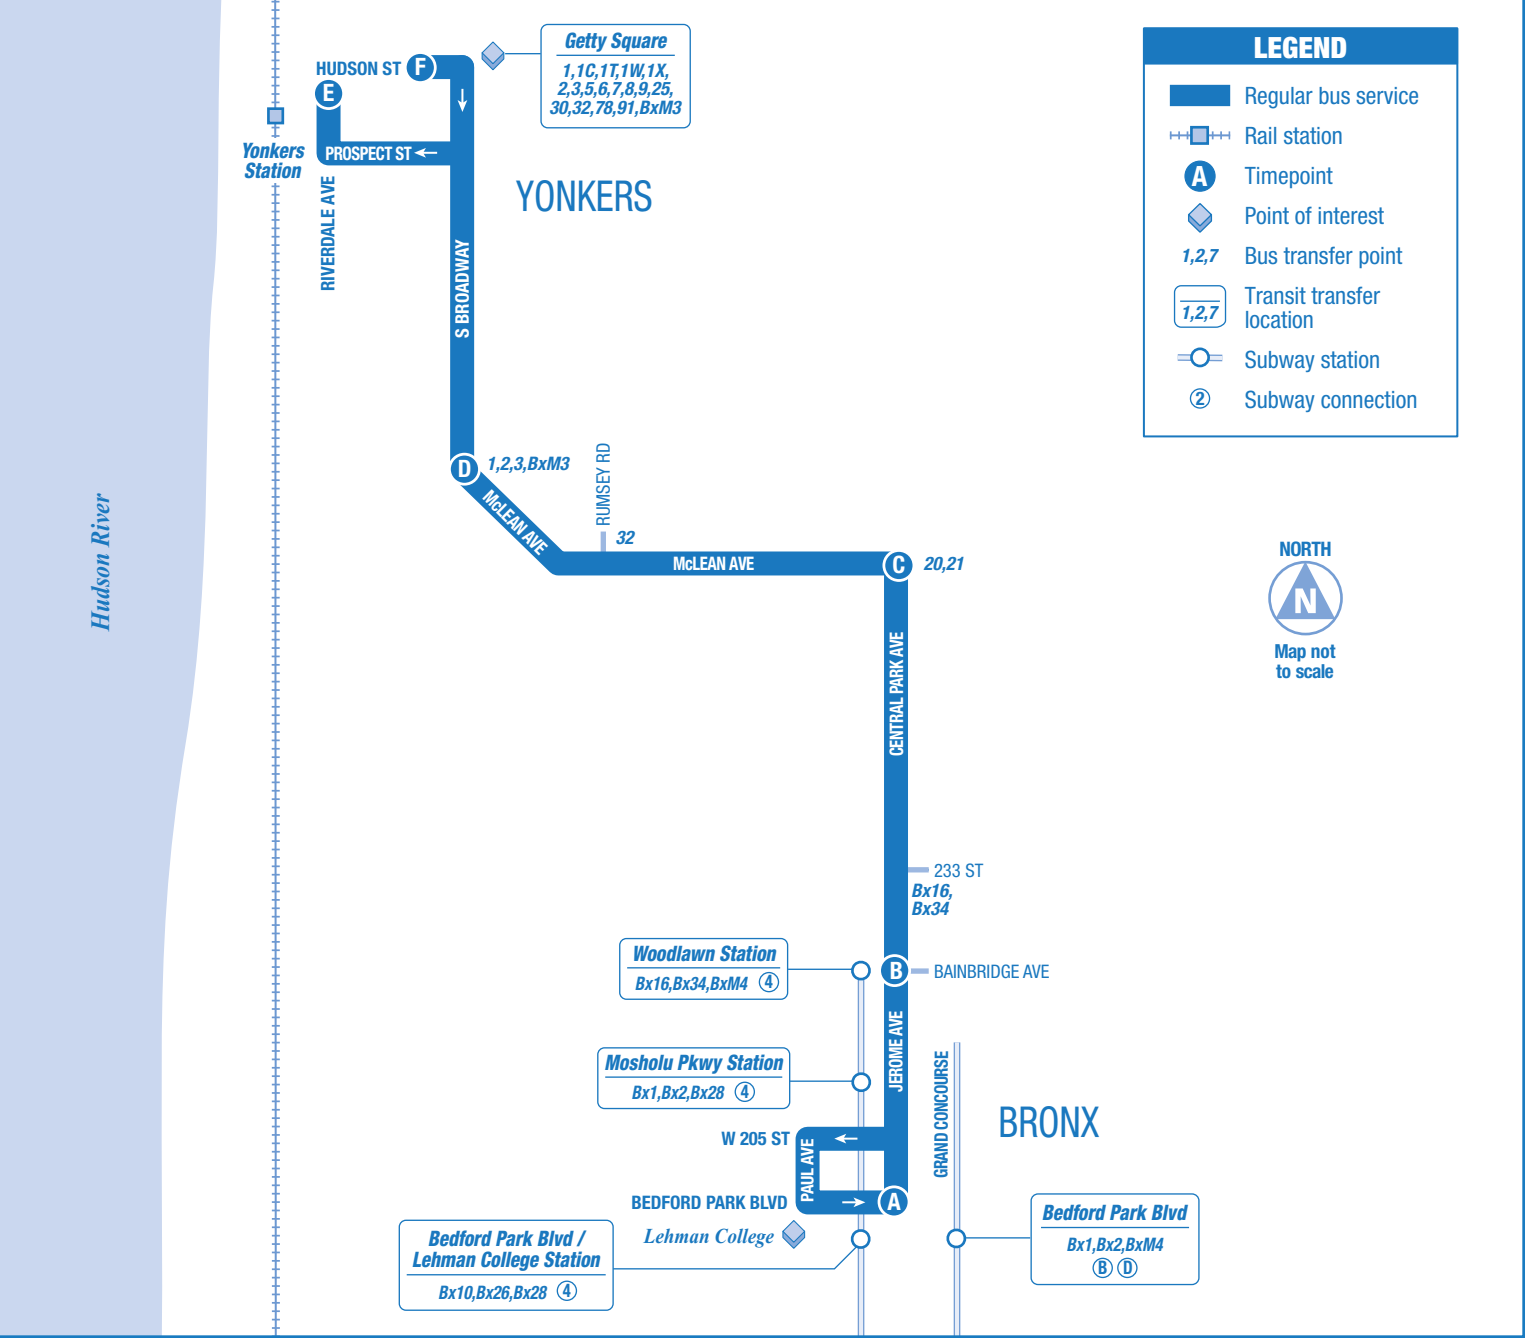

ROUTE 4: Local Yonkers • The Bronx

THE BRONX TO YONKERS / MONDAY – FRIDAY

	A	B	C	D	E
	Bedford Park Blvd at Jerome Ave (Bedford Park Subway Station)	Jerome Ave at Bainbridge Ave (Woodlawn Subway Station)	McLean Ave at Central Park Ave	McLean Ave at S Broadway	Riverdale and Hudson
	BRONX			YONKERS	
AM	5:40	5:46	5:52	6:02	6:10
	6:13	6:19	6:25	6:35	6:43
	6:35	6:41	6:47	6:57	7:05
	6:50	6:57	7:03	7:14	7:23
	7:04	7:11	7:17	7:28	7:37
	7:18	7:25	7:31	7:42	7:51
	7:30	7:38	7:44	7:55	8:04
	7:42	7:50	7:56	8:07	8:16
	7:54	8:02	8:08	8:19	8:28
	8:06	8:14	8:20	8:31	8:40
	8:20	8:28	8:34	8:45	8:54
	8:42	8:50	8:56	9:07	9:16
	9:10	9:18	9:24	9:34	9:42
	9:40	9:48	9:55	10:05	10:13
	10:10	10:18	10:25	10:35	10:43
	10:40	10:48	10:55	11:05	11:13
	11:10	11:18	11:25	11:35	11:43
	11:40	11:48	11:55	12:05	12:13
PM	12:10	12:18	12:25	12:35	12:43
	12:30	12:38	12:45	12:55	1:03
	12:50	12:58	1:05	1:15	1:23
	1:10	1:18	1:25	1:35	1:43
	1:30	1:38	1:45	1:55	2:03
	1:50	1:58	2:05	2:15	2:23
	2:10	2:18	2:26	2:37	2:45
	—	—	2:43	2:54	3:02
	2:30	2:38	2:46	2:57	3:05
	—	—	2:50	3:01	3:09
	2:50	2:58	3:06	3:17	3:25
	3:10	3:18	3:26	3:37	3:45
	—	—	3:32	3:43	3:51
	3:22	3:30	3:38	3:49	3:57
	3:34	3:45	3:53	4:04	4:12
	3:46	3:59	4:07	4:18	4:26
	3:58	4:12	4:21	4:33	4:41
	4:10	4:26	4:35	4:47	4:55
	4:22	4:38	4:47	4:59	5:07
	4:34	4:51	5:00	5:11	5:19
	4:46	5:04	5:13	5:24	5:32
	4:58	5:15	5:24	5:36	5:44
	5:08	5:25	5:34	5:46	5:54
	5:18	5:34	5:43	5:54	6:02
	5:28	5:43	5:52	6:03	6:11
	5:38	5:53	6:02	6:13	6:21
	5:48	6:03	6:12	6:23	6:31
	5:58	6:13	6:22	6:32	6:40
	6:08	6:20	6:29	6:40	6:48
	6:18	6:31	6:39	6:50	6:58
	6:28	6:40	6:47	6:58	7:06
	6:40	6:51	6:57	7:08	7:16
	6:52	7:01	7:07	7:19	7:27
	7:04	7:13	7:19	7:31	7:39
	7:16	7:25	7:31	7:43	7:51
	7:28	7:37	7:43	7:55	8:03
	7:40	7:49	7:55	8:07	8:15
	7:55	8:04	8:10	8:22	8:30
	8:10	8:19	8:25	8:37	8:45
	8:30	8:39	8:45	8:57	9:05
	8:50	8:59	9:05	9:17	9:25
	9:20	9:29	9:35	9:47	9:55
	9:50	9:59	10:05	10:15	10:22
	10:20	10:26	10:32	10:42	10:49
	10:45	10:51	10:57	11:07	11:14
	11:10	11:16	11:22	11:32	11:39
AM	12:20	12:26	12:32	12:42	12:49