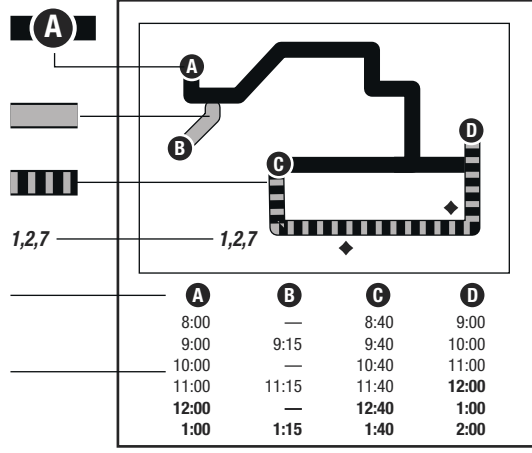

BEE-LINE HOLIDAY SCHEDULE

HOLIDAY	SCHEDULE IN EFFECT
New Years Day	Sunday
Martin Luther King, Jr. Day	Saturday
Presidents' Day	Saturday
Memorial Day	Sunday
Juneteenth Observed	Weekday
Independence Day	Sunday
Labor Day	Sunday
Columbus Day	Weekday
Election Day	Weekday
Veterans Day	Weekday
Thanksgiving Day	No Service
Christmas Day	No Service