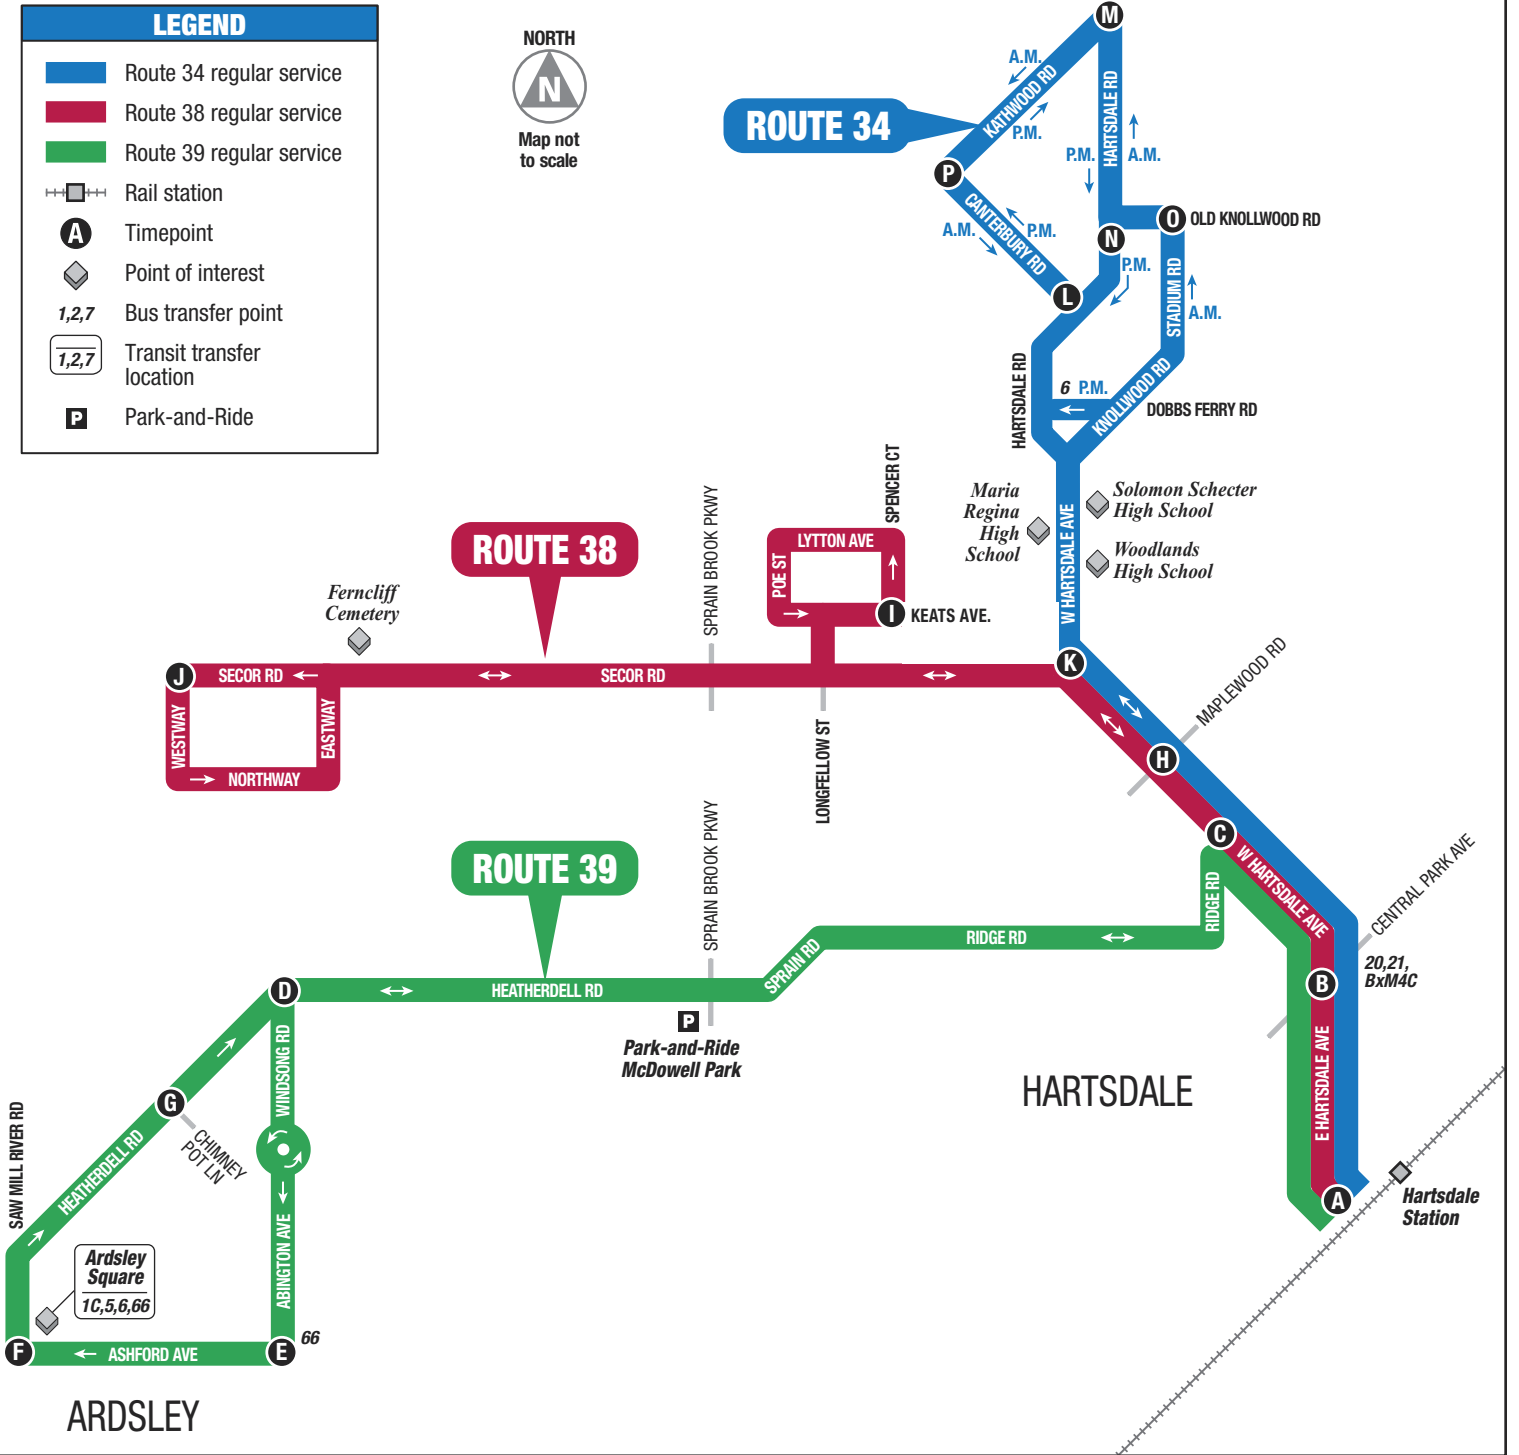

ROUTES 34, 38, 39: Commuter

Orchard Hill • Secor Road • Ridge Road

LEGEND

- Route 34 regular service
- Route 38 regular service
- Route 39 regular service
- Rail station
- Timepoint
- Point of interest
- Bus transfer point
- Transit transfer location
- Park-and-Ride

ROUTE 34 Orchard Hill to Hartsdale RR Station • Monday – Friday • AM Service

A	O	M	P	K	B	A
Hartsdale RR Station (Harlem Line)	Stadium Rd at Old Knollwood Rd	Hartsdale Rd at Kathwood Rd	Kathwood Rd at Canterbury Rd	W Hartsdale Ave at Secor Rd	W Hartsdale Ave at Central Park Ave	Hartsdale RR Station (Harlem Line)

ROUTE 38

Secor Road to Hartsdale RR Station • Monday – Friday • AM Service

	A Hartsdale RR Station (Harlem Line)	J Secor Rd at Westway	I Spencer Ct at Keats Ave	H W Hartsdale Ave at Maplewood Rd	B W Hartsdale Ave at Central Park Ave	A Hartsdale RR Station (Harlem Line)
HARTSDALE						
AM	— 6:32	6:03 6:52	6:08 6:58	6:15 7:05	6:17 7:08	6:19 7:14

ROUTE 38

Hartsdale RR Station to Secor Road • Monday – Friday • PM Service

	A Hartsdale RR Station (Harlem Line)	B W Hartsdale Ave at Central Park Ave	H W Hartsdale Ave at Maplewood Rd	I Spencer Ct at Keats Ave	J Secor Rd at Westway	A Hartsdale RR Station (Harlem Line)
HARTSDALE						
PM	5:27 6:13	5:31 6:17	5:33 6:19	5:37 6:23	5:42 6:28	5:51 6:37