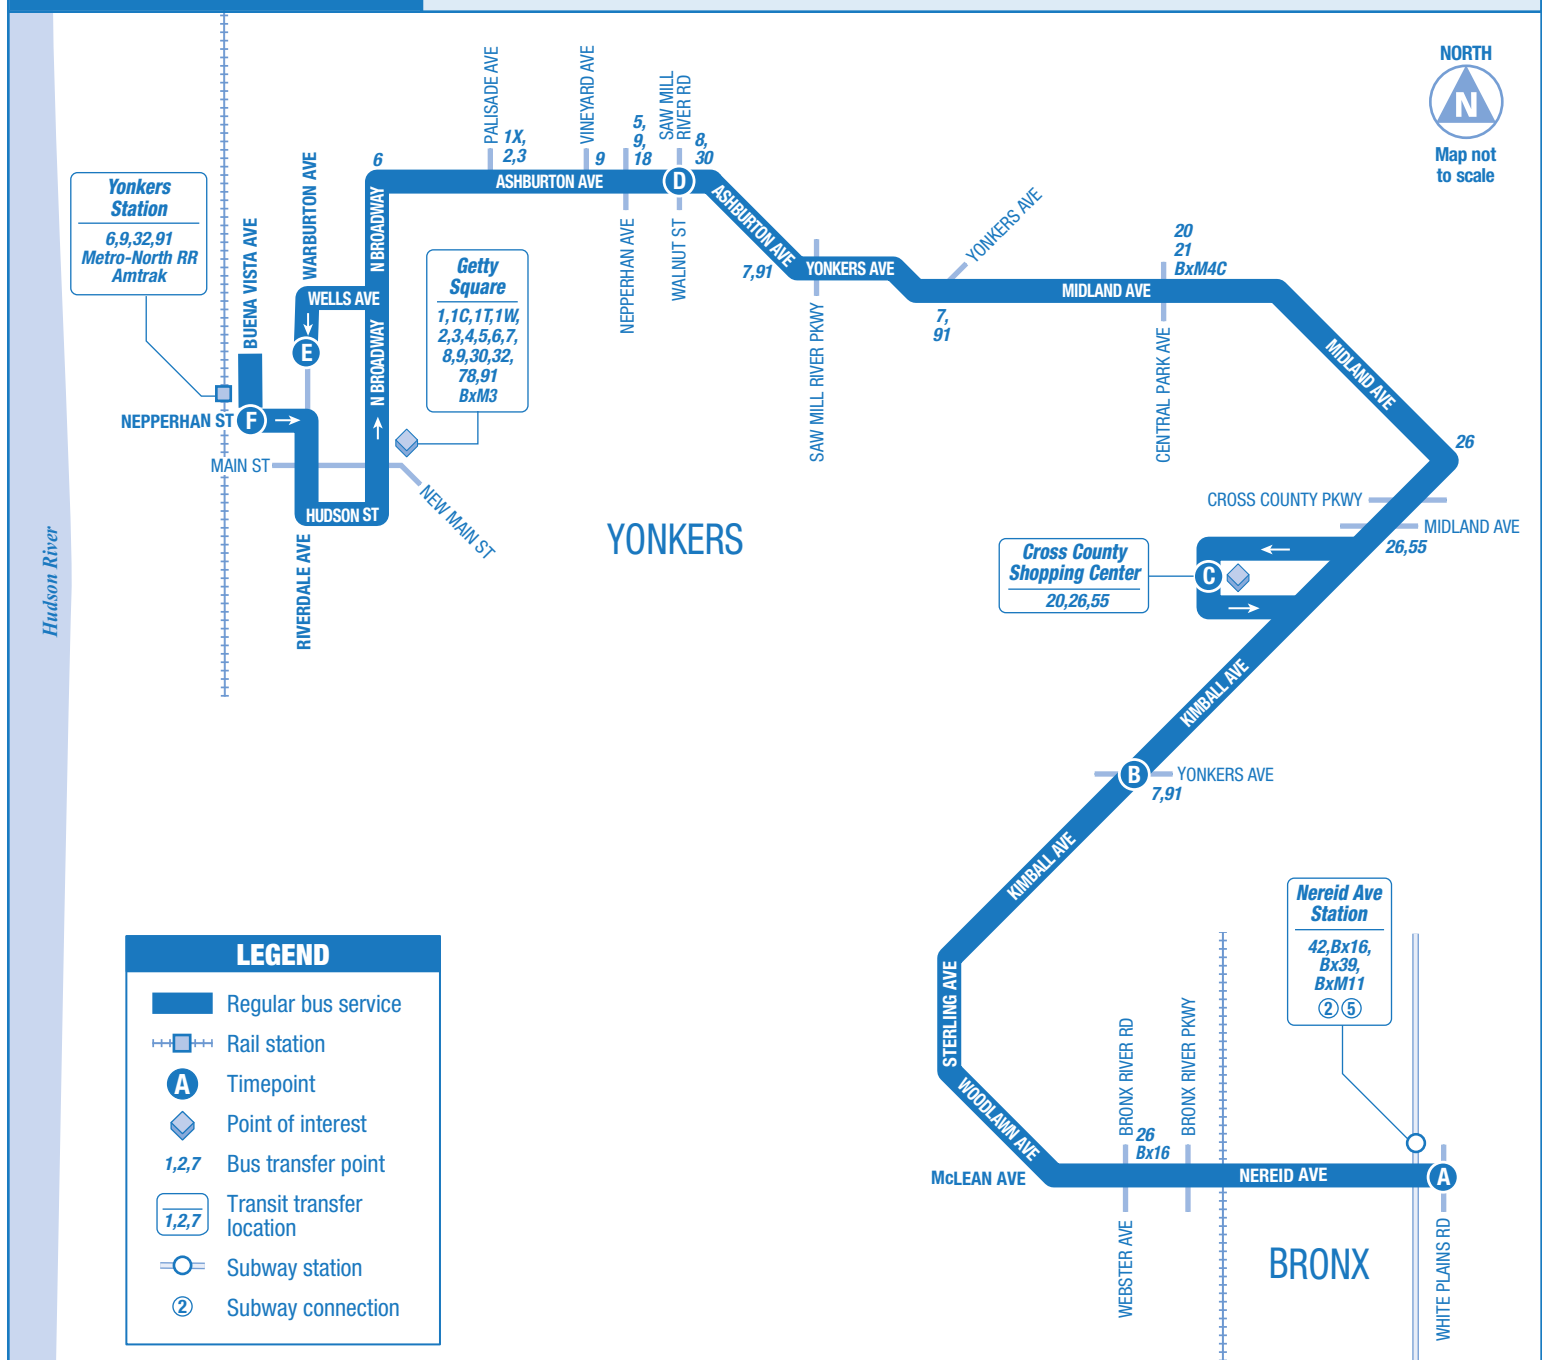

ROUTE 25: Local

The Bronx • Yonkers