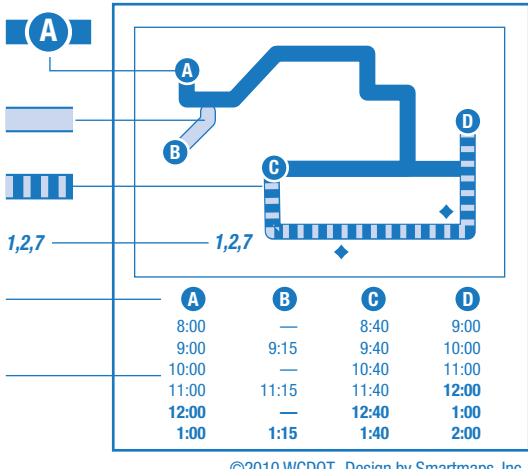

INSTRUCTIONS

- The bus passes this location at listed times. Look for the column of times below the matching symbol in the schedule.
- Only certain trips operate along this portion of the route. See the schedule for trips that operate here.
- The bus operates express along the route. No stops are made unless indicated by the ♦ symbol.
- Transfer point. Shows where this bus intersects with other bus routes.
- The bus stops at the times listed below the symbol. Light times are A.M.; bold times are P.M.
- The timetable shows when the bus is scheduled to depart. Actual departure times may vary and depend upon traffic and weather conditions. Arrive at the bus stop about 5 minutes early to avoid missing the bus.