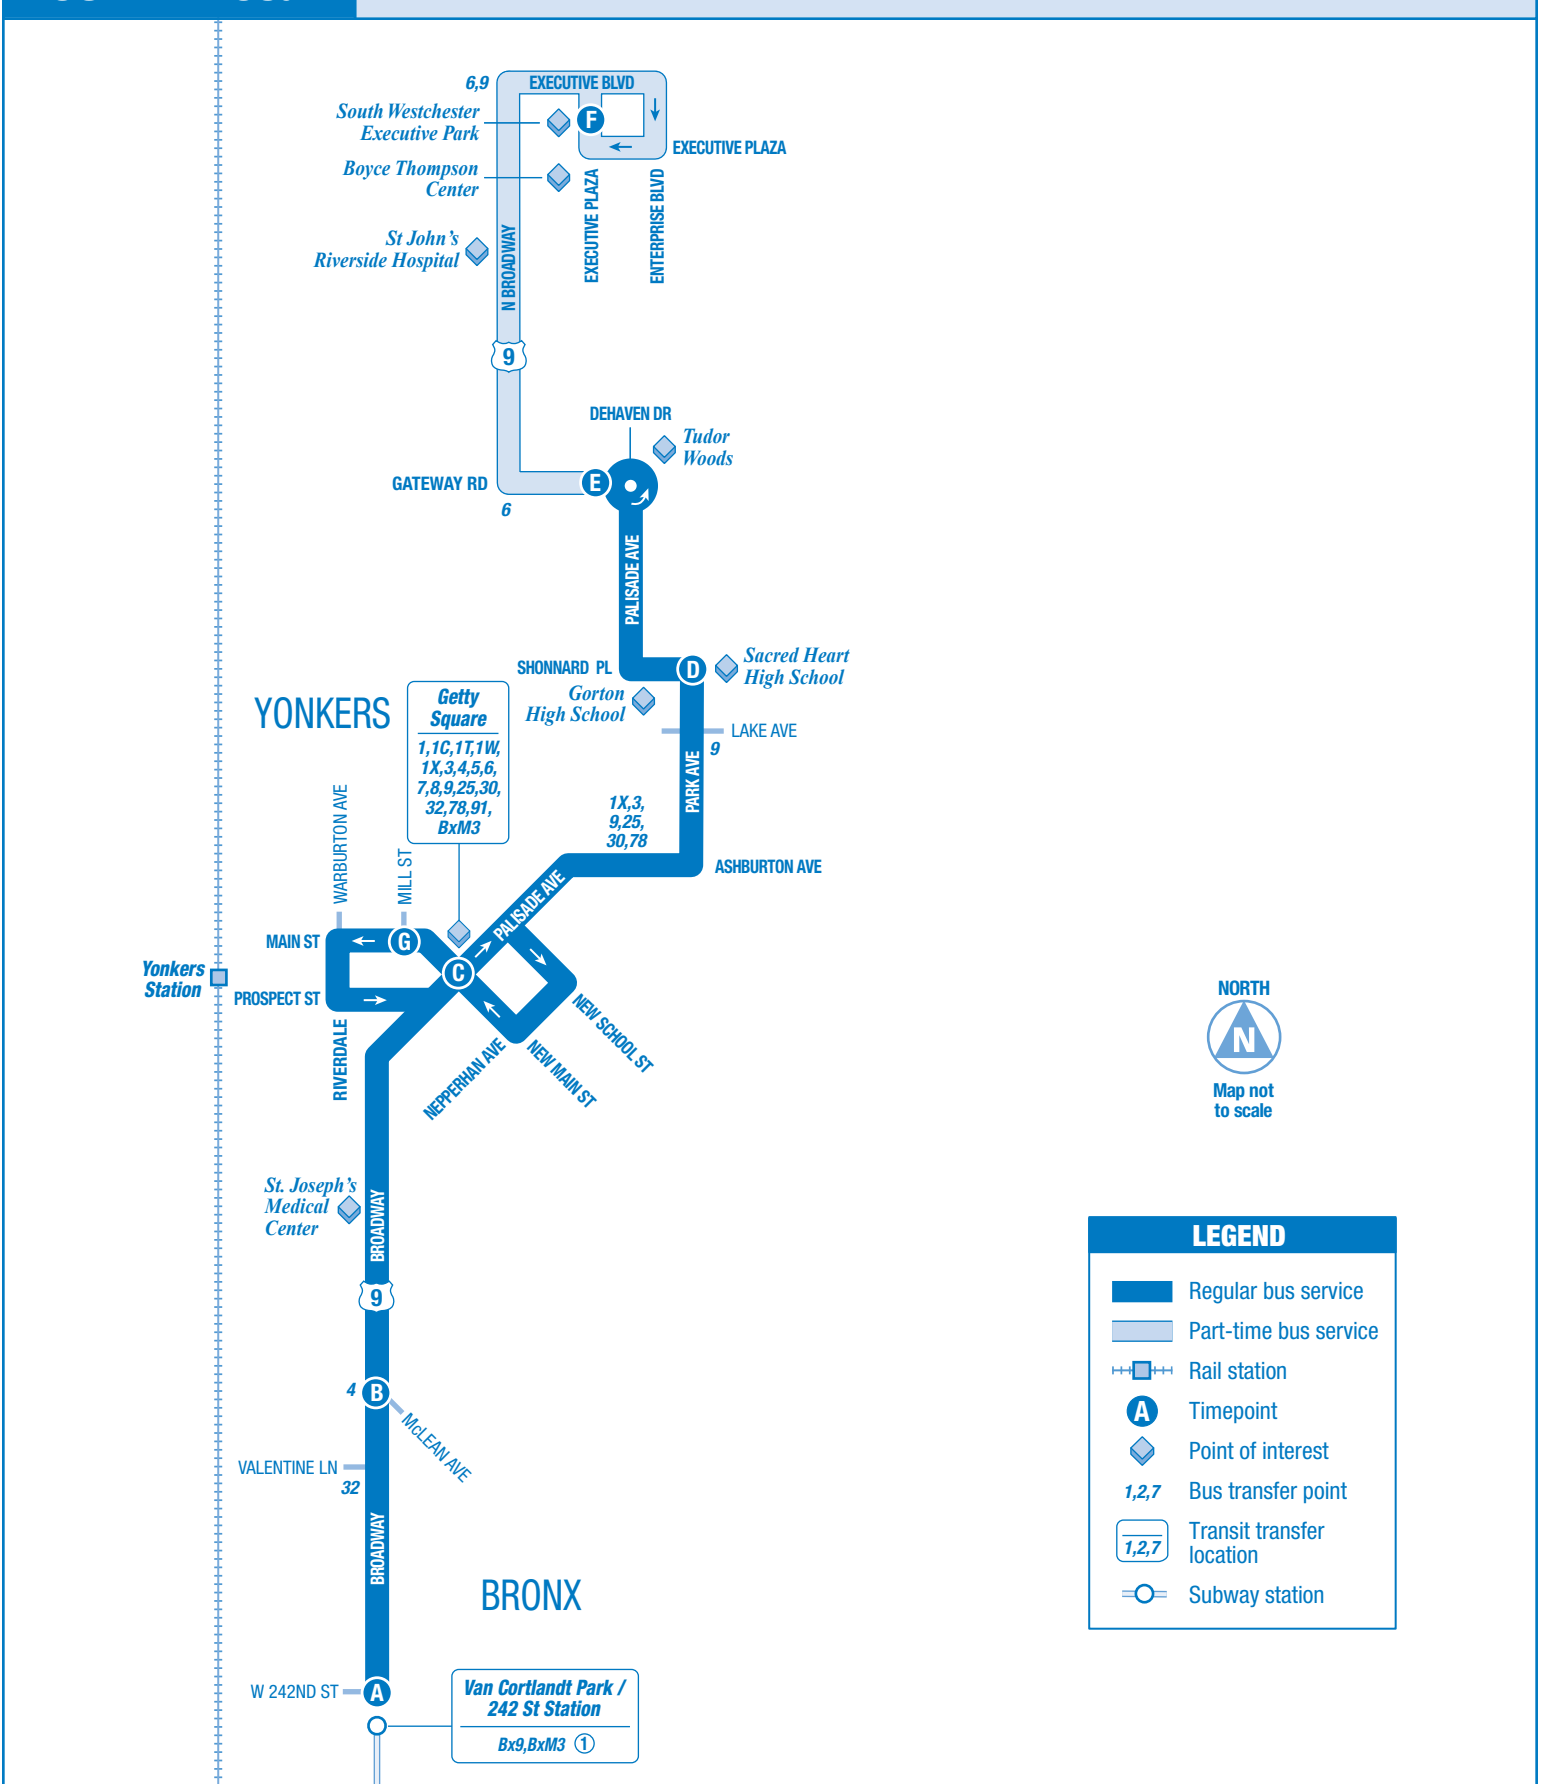

ROUTE 2: Local

The Bronx • Tudor Woods • South Westchester Executive Park

THE BRONX TO YONKERS / MONDAY – FRIDAY

	A Broadway at W 242 St (Subway Station)	B S Broadway at McLean Ave	C S Broadway at New Main St (Getty Square)	D Park Ave at Shonnard Pl	E DeHaven Dr at Gateway Rd (Tudor Woods)	F Executive Plaza at Executive Blvd
AM						
	5:43	5:51	5:58	6:06	6:11	6:17
	6:30	6:40	6:52	7:02	7:08	7:15
	6:44	6:54	7:06	7:19	—	—
	6:45	6:54	7:06	7:17	7:24	7:31
	—	7:02	7:14	7:27	—	—
	6:54	7:04	7:16	—	—	—
	6:57	7:07	7:19	7:32	7:39	—
	7:00	7:10	7:22	7:33	7:40	7:47
	7:15	7:25	7:37	7:48	7:55	8:02
	7:30	7:40	7:52	8:03	8:10	8:17
	7:47	7:57	8:07	8:18	8:25	8:32
	8:02	8:12	8:24	8:34	8:41	8:48
	8:17	8:27	8:39	8:49	8:56	9:01
	8:32	8:42	8:52	9:02	9:08	9:14
	8:47	8:57	9:07	9:17	9:23	9:29
	9:00	9:10	9:20	9:30	9:36	9:41
	9:20	9:30	9:40	9:50	9:57	—
	9:40	9:50	10:00	10:10	10:17	—
	10:00	10:10	10:20	10:30	10:37	—
	10:20	10:30	10:40	10:50	10:57	—
	10:40	10:50	11:00	11:10	11:17	—
	11:00	11:10	11:20	11:30	11:37	—
	11:20	11:30	11:40	11:50	11:57	—
	11:40	11:50	12:00	12:10	12:17	—
	12:00	12:10	12:20	12:30	12:37	—
	12:20	12:30	12:40	12:50	12:57	—
PM	12:40	12:50	1:00	1:10	1:17	—
	1:00	1:10	1:20	1:30	1:37	—
	1:20	1:30	1:40	1:50	1:57	—
	1:40	1:50	2:00	2:13	2:20	—
	2:00	2:10	2:22	2:36	2:43	—
	2:20	2:31	2:43	2:57	3:04	—
	2:40	2:51	3:03	3:17	3:24	3:31
	3:00	3:12	3:24	3:36	3:43	3:51
	3:15	3:27	3:39	3:51	3:58	4:06
	3:30	3:42	3:54	4:05	4:12	4:20
	3:45	3:57	4:09	4:20	4:27	4:35
	4:00	4:12	4:24	4:35	4:42	4:50
	4:14	4:25	4:37	4:48	4:55	5:04
	4:32	4:43	4:55	5:08	5:15	5:22
	4:44	4:55	5:07	5:20	5:27	5:34
	4:56	5:07	5:19	5:32	5:39	5:46
	5:14	5:25	5:37	5:50	5:57	—
	5:24	5:35	5:47	6:00	6:07	—
	5:34	5:45	5:57	6:10	6:17	—
	5:50	6:01	6:13	6:26	6:33	—
	6:05	6:16	6:27	6:38	6:45	—
	6:15	6:25	6:36	6:47	6:54	—
	6:26	6:36	6:47	6:57	7:04	—
	6:38	6:48	6:59	7:09	7:16	—
	6:48	6:58	7:09	7:19	7:26	—
	7:03	7:14	7:24	7:34	7:41	—
	7:20	7:31	7:41	7:51	7:58	—
	7:40	7:50	8:00	8:08	8:15	—
	8:00	8:10	8:20	8:28	8:35	—
	8:24	8:33	8:41	8:49	8:56	—
	8:48	8:57	9:05	9:13	9:20	—
	9:15	9:24	9:32	9:40	9:47	—
	9:50	9:59	10:07	10:15	10:22	—
	10:27	10:36	10:44	10:51	10:57	—
	11:35	11:44	11:52	11:59	12:05	—
	12:00	12:08	12:15	12:22	12:28	—

Shaded trips operate only on school days.

YONKERS TO THE BRONX / MONDAY – FRIDAY